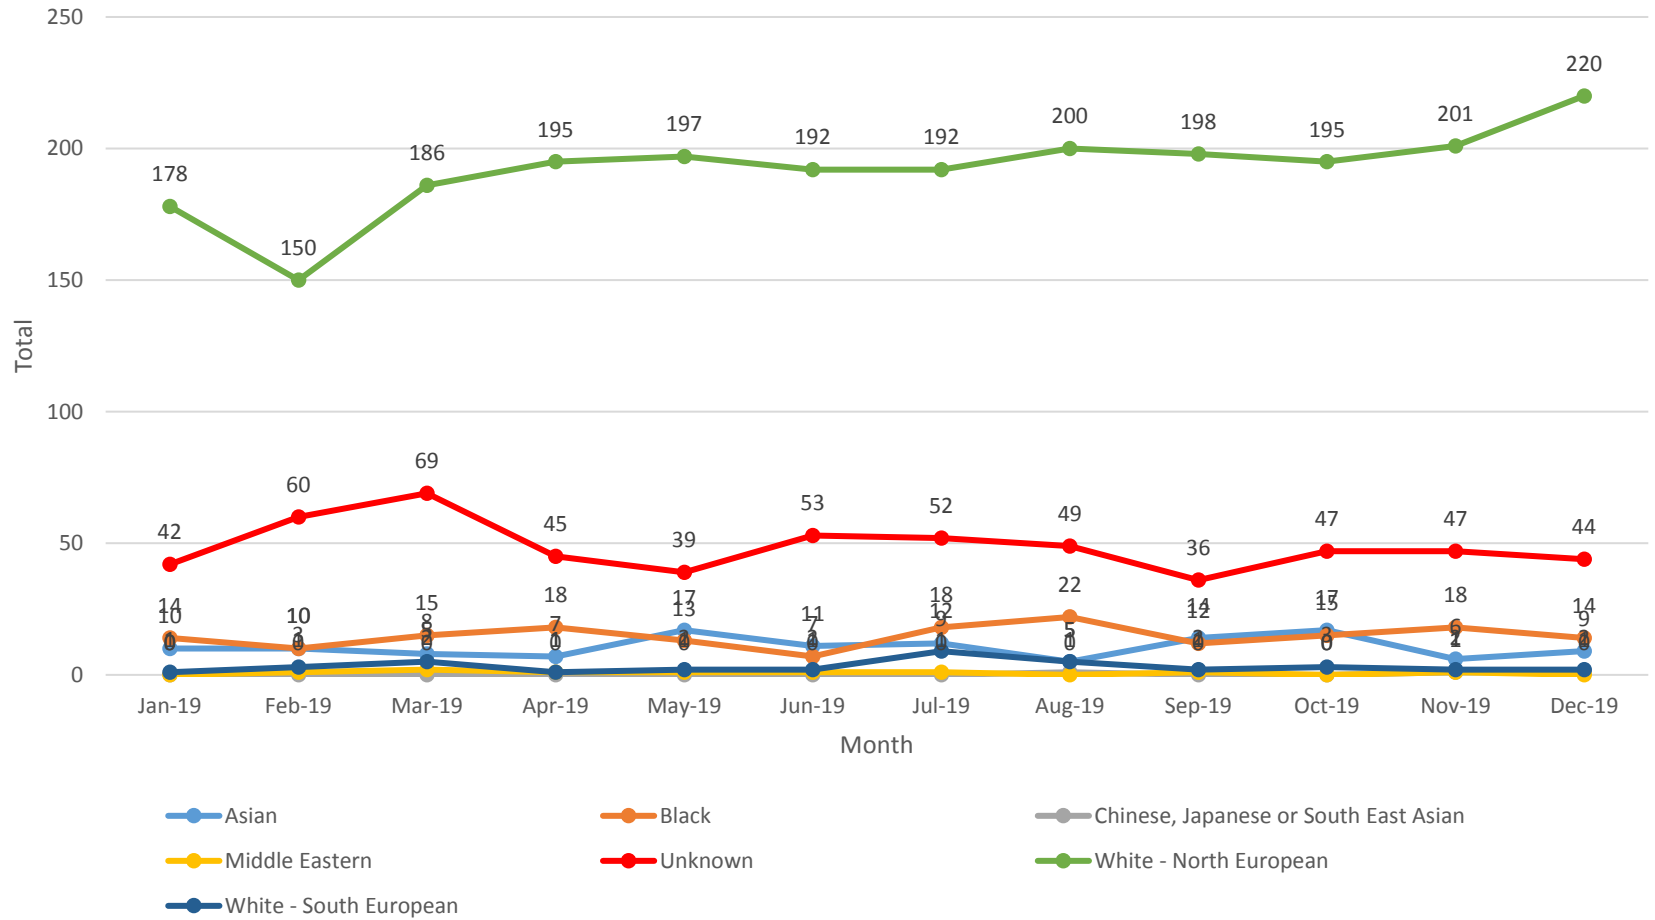

West Mercia

Kidderminster Custody - Arrests by Month - Ethnicity - 2019

Shrewsbury Custody - Arrests by Month - Ethnicity - 2019

Telford Custody - Arrests by Month - Ethnicity - 2019

Worcester Custody - Arrests by Month - Ethnicity - 2019