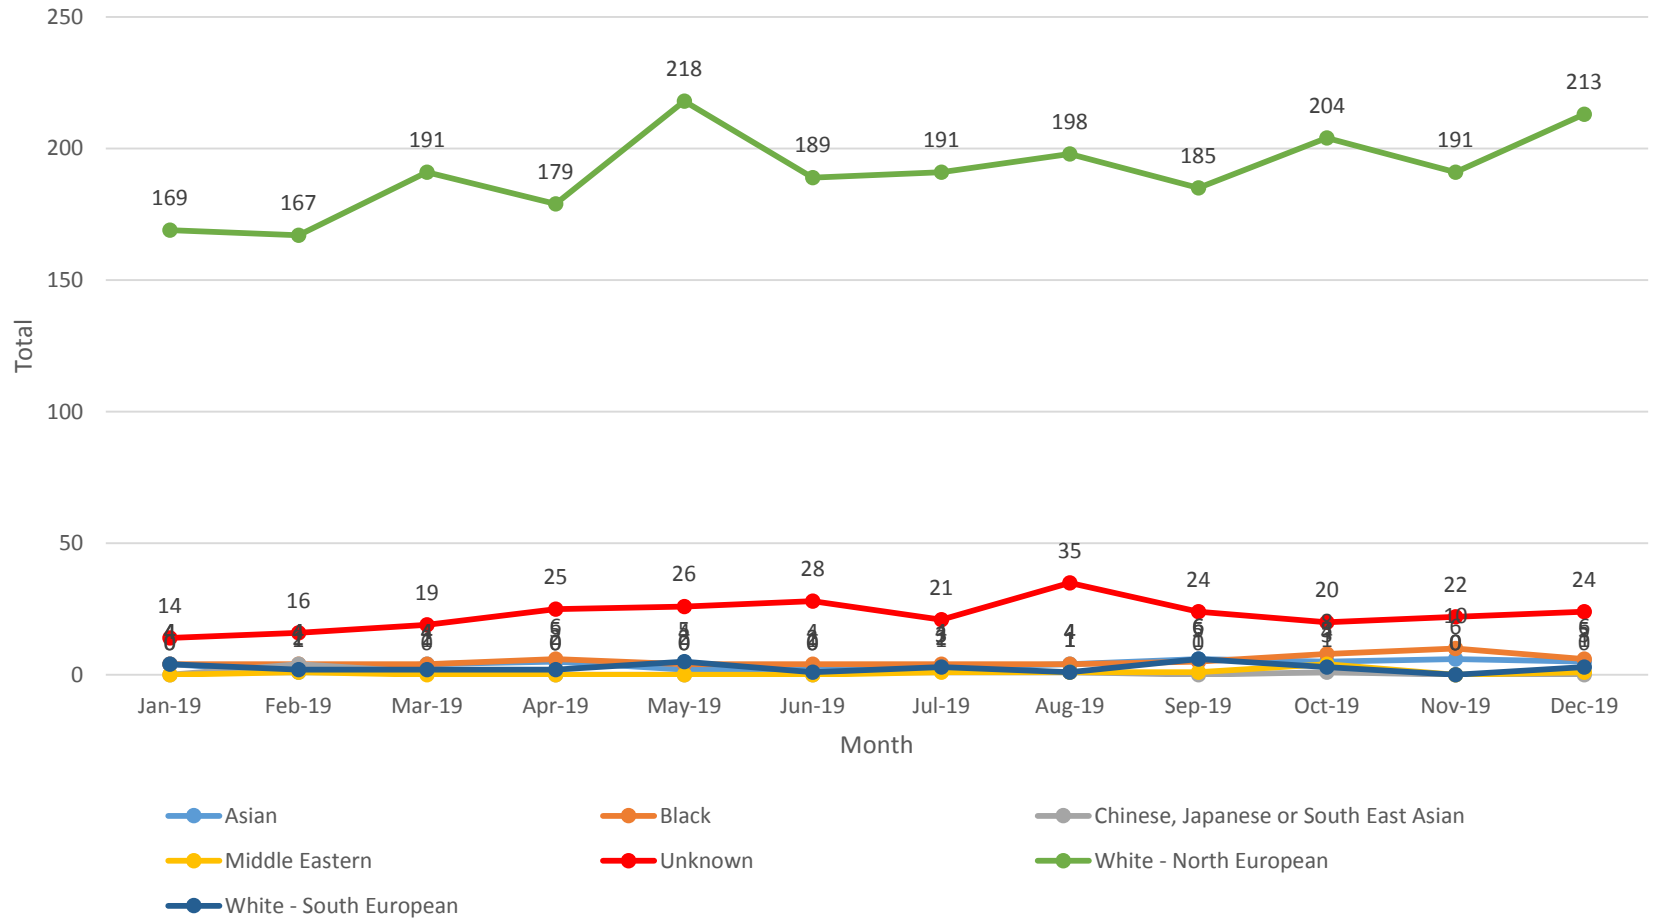

West Mercia

Kidderminster Custody - Arrests by Month - Ethnicity - 2019

Shrewsbury Custody - Arrests by Month - Ethnicity - 2019

Telford Custody - Arrests by Month - Ethnicity - 2019

Worcester Custody - Arrests by Month - Ethnicity - 2019