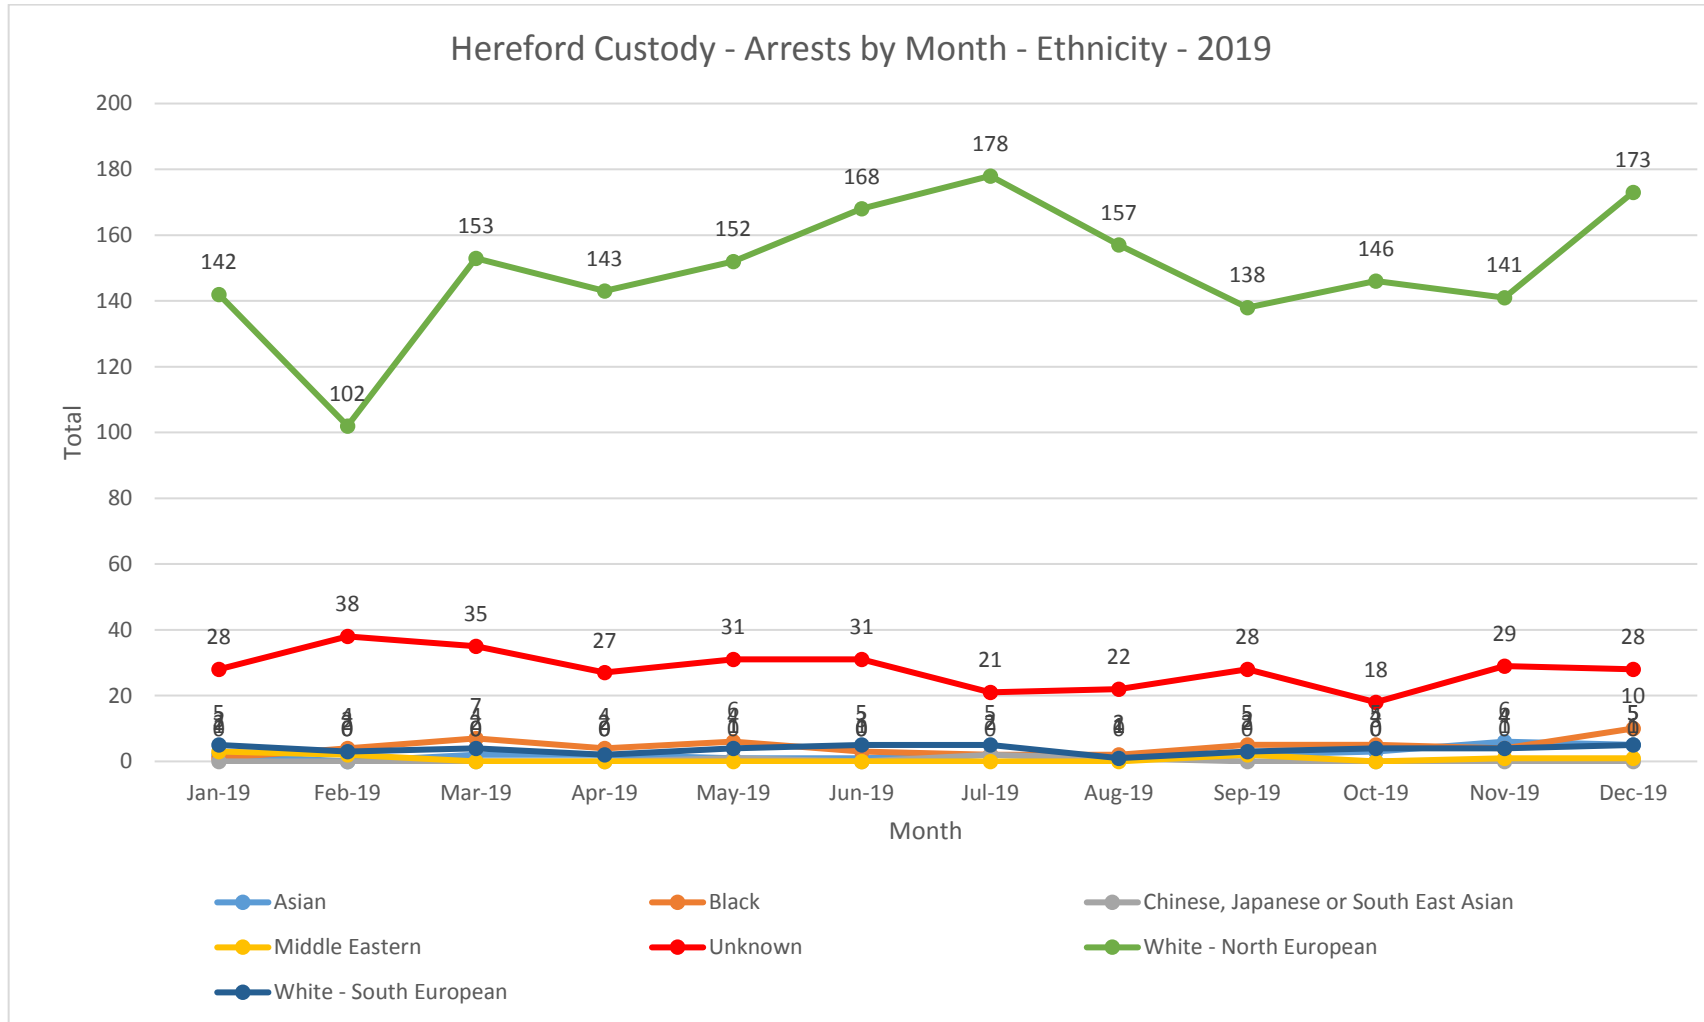

West Mercia

Kidderminster Custody - Arrests by Month - Ethnicity - 2019

Shrewsbury Custody - Arrests by Month - Ethnicity - 2019

Telford Custody - Arrests by Month - Ethnicity - 2019

Worcester Custody - Arrests by Month - Ethnicity - 2019