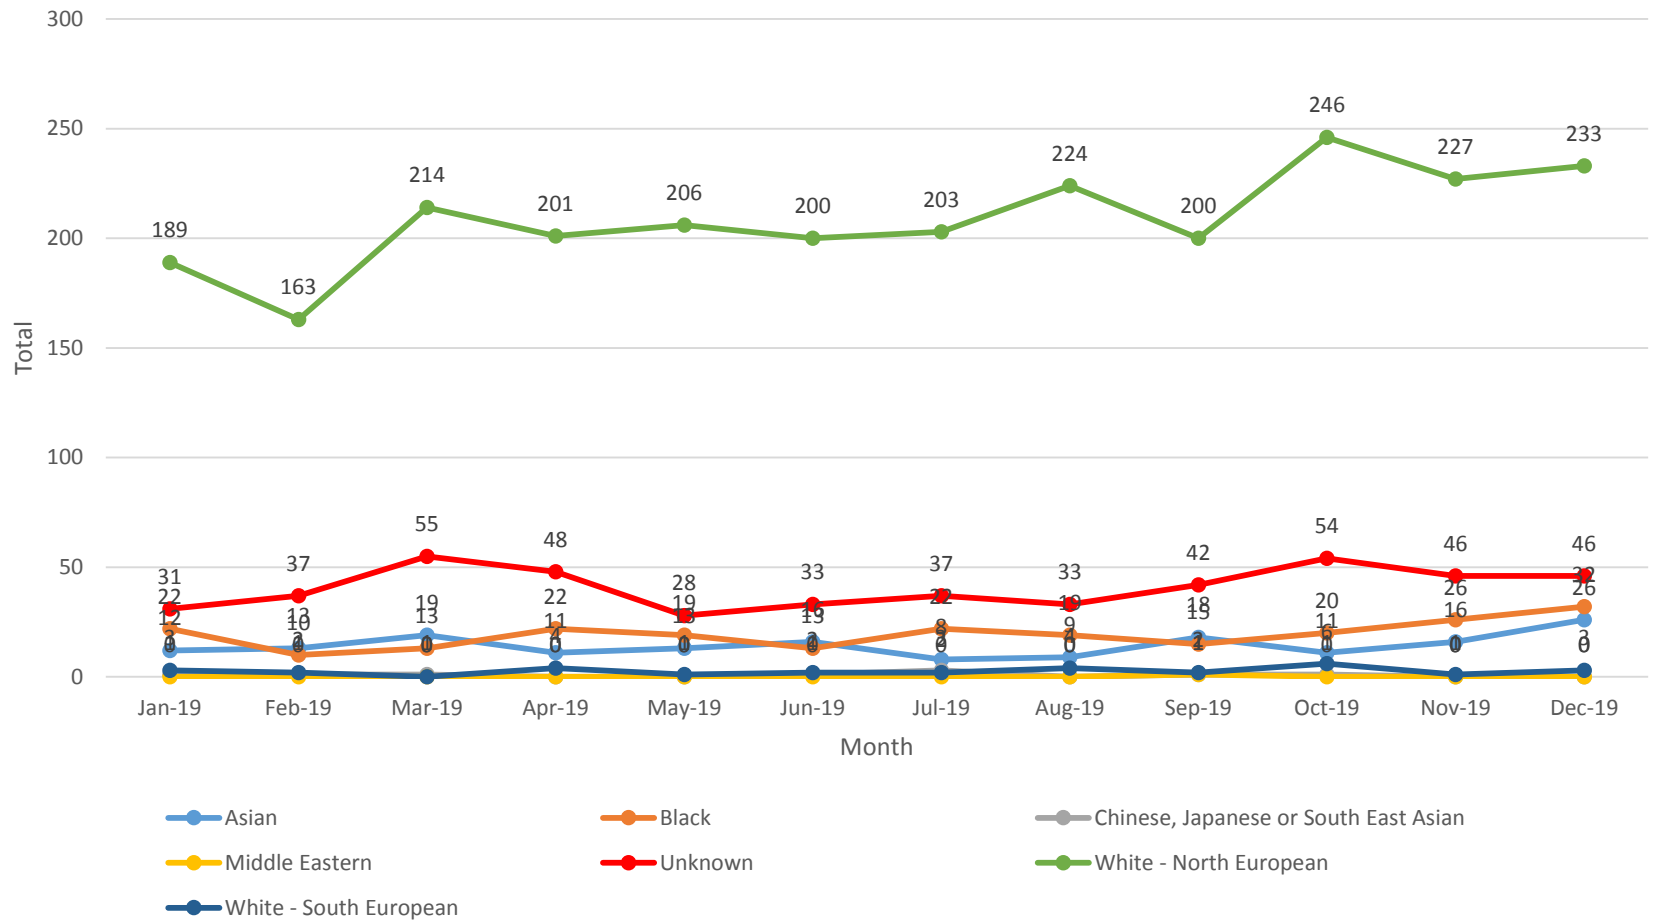

West Mercia

Kidderminster Custody - Arrests by Month - Ethnicity - 2019

Shrewsbury Custody - Arrests by Month - Ethnicity - 2019

Telford Custody - Arrests by Month - Ethnicity - 2019

Worcester Custody - Arrests by Month - Ethnicity - 2019