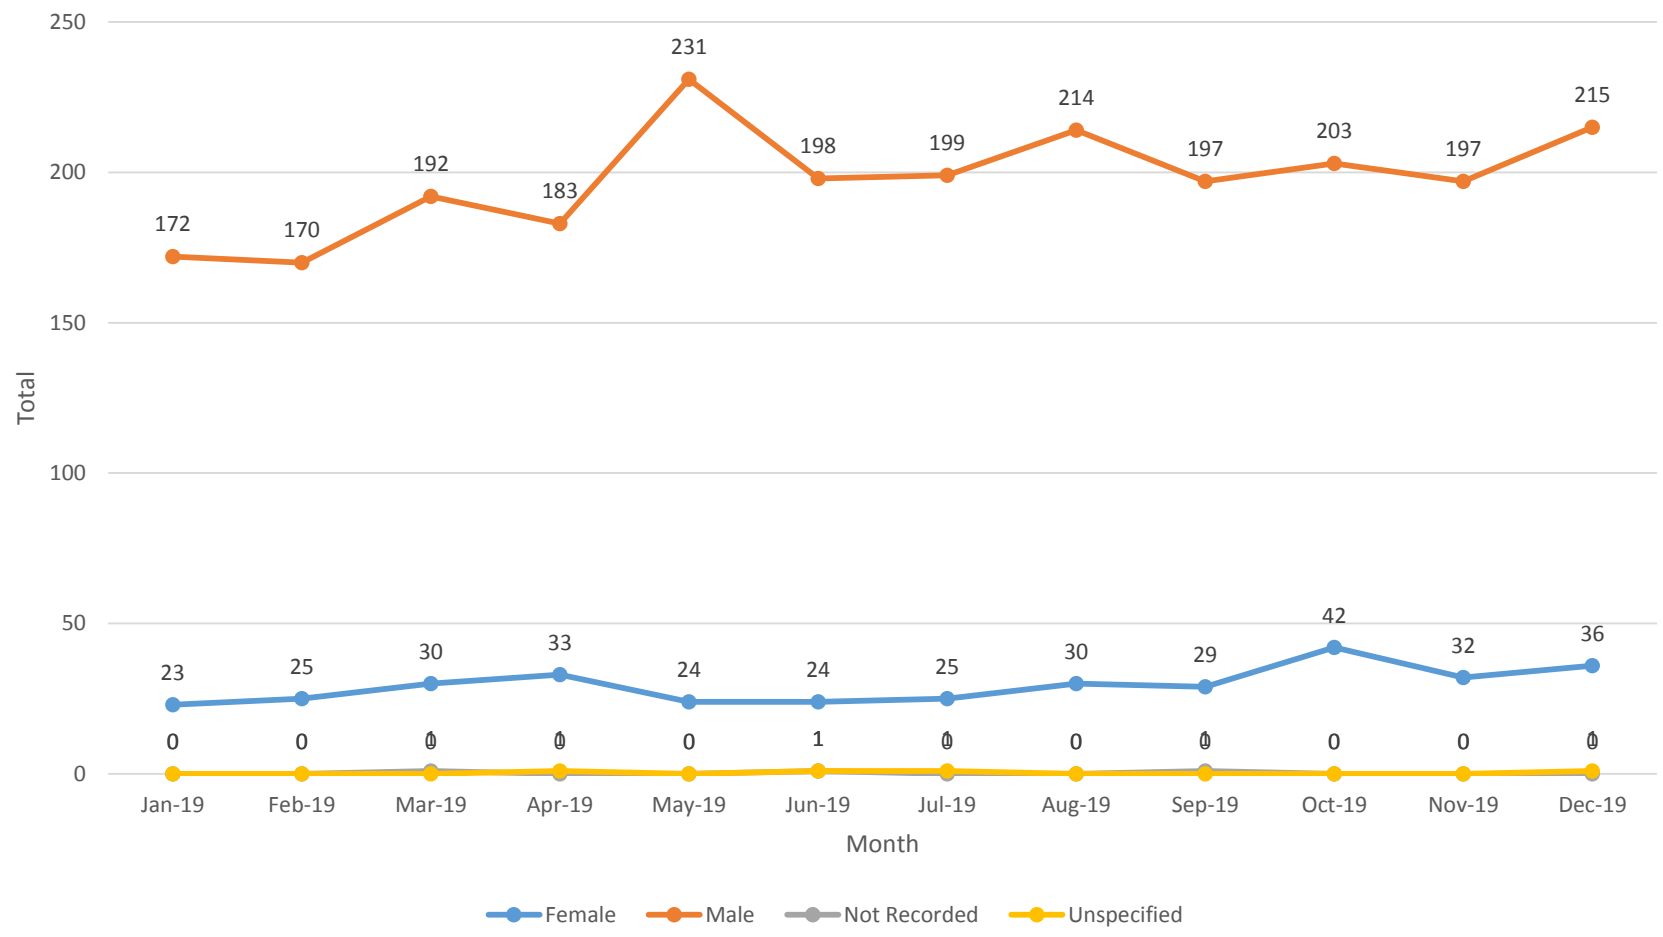

West Mercia

Kidderminster Custody - Arrests by Month - Gender - 2019

Shrewsbury Custody - Arrests by Month - Gender - 2019

Telford Custody - Arrests by Month - Gender - 2019

Worcester Custody - Arrests by Month - Gender - 2019