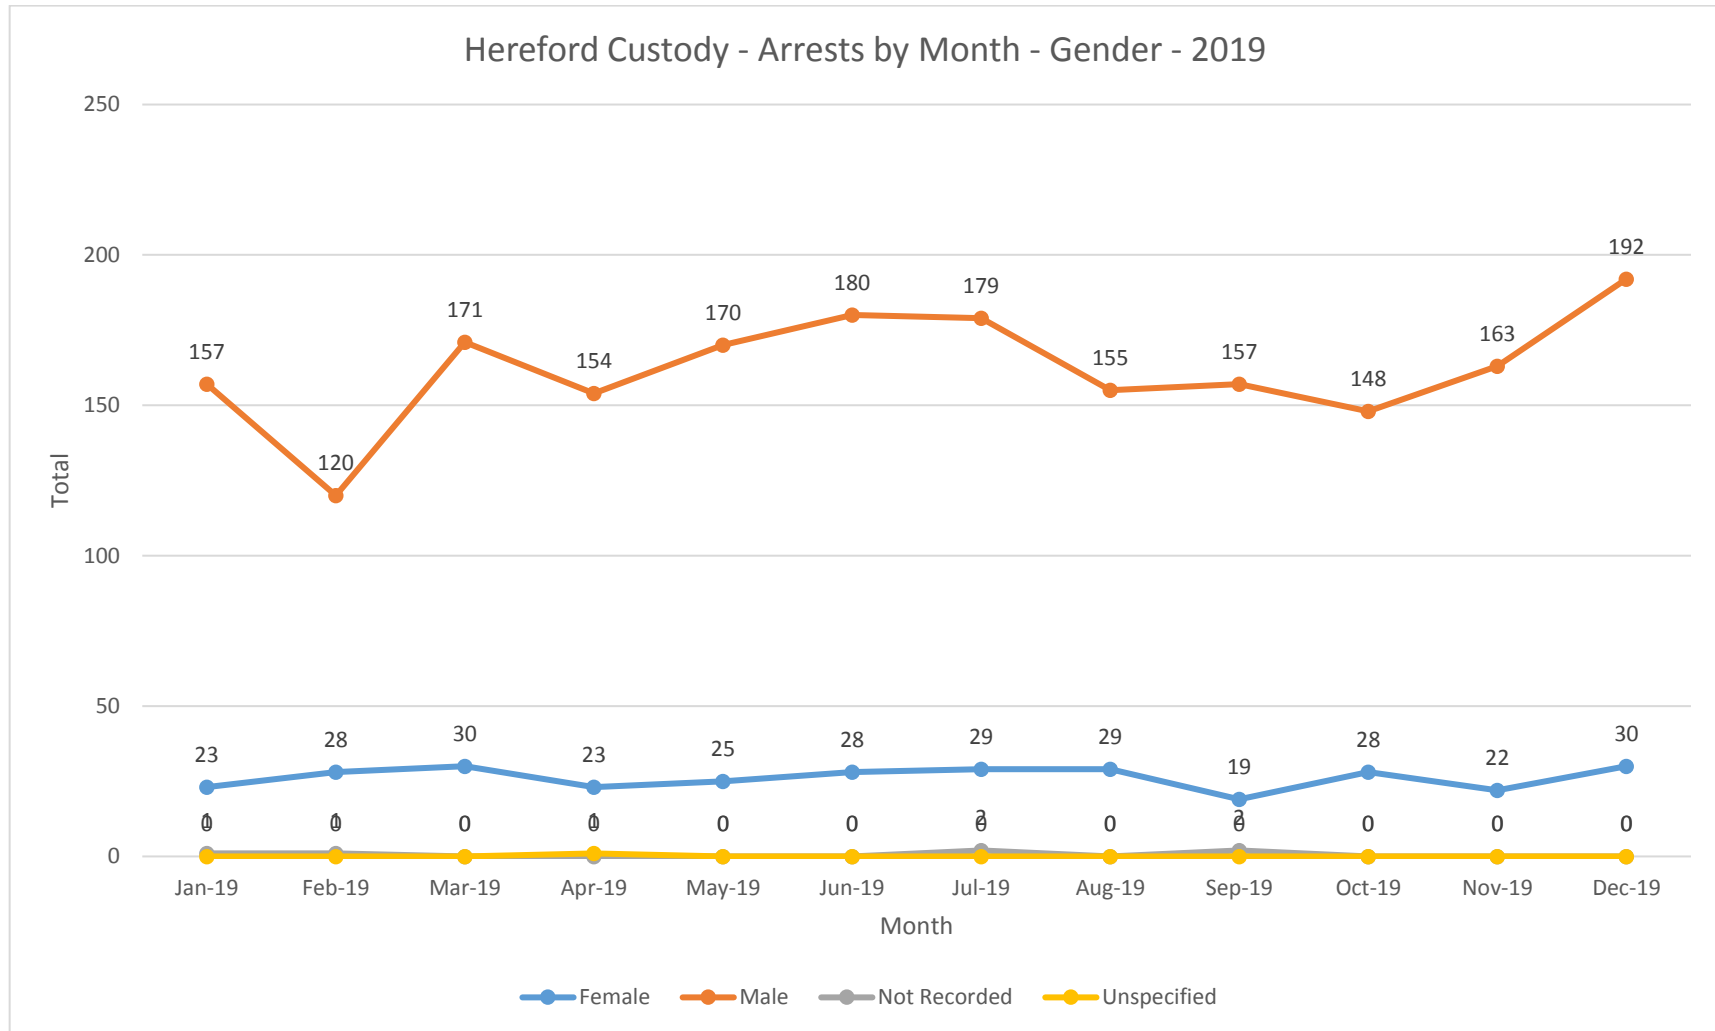

West Mercia

Kidderminster Custody - Arrests by Month - Gender - 2019

Shrewsbury Custody - Arrests by Month - Gender - 2019

Telford Custody - Arrests by Month - Gender - 2019

Worcester Custody - Arrests by Month - Gender - 2019