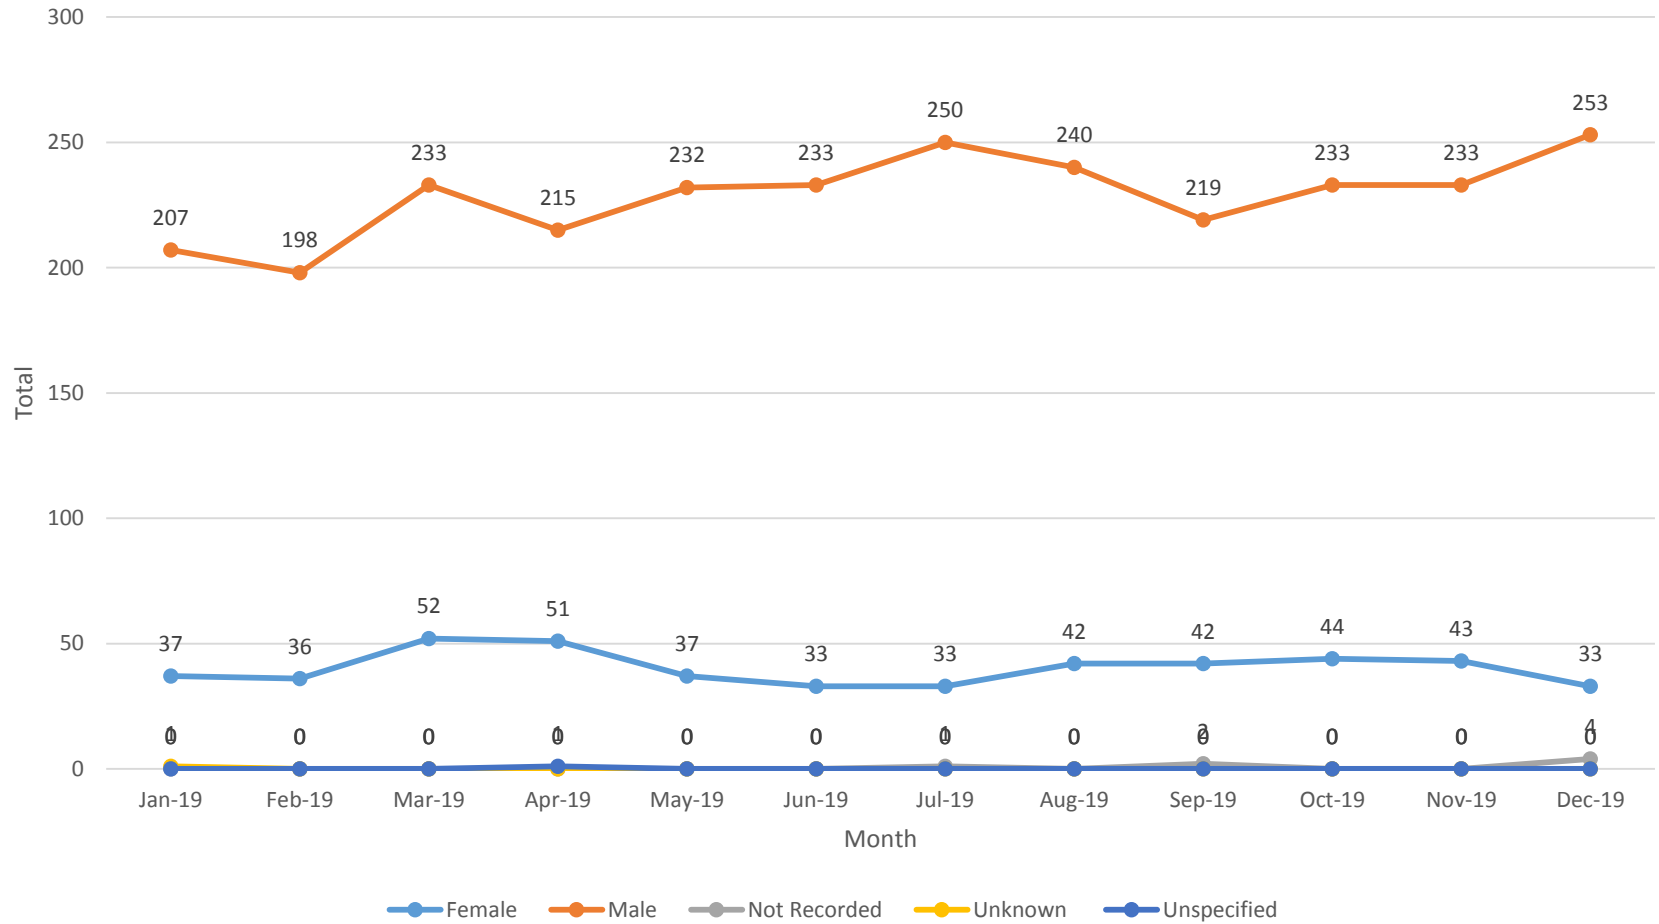

West Mercia

Kidderminster Custody - Arrests by Month - Gender - 2019

Shrewsbury Custody - Arrests by Month - Gender - 2019

Telford Custody - Arrests by Month - Gender - 2019

Worcester Custody - Arrests by Month - Gender - 2019