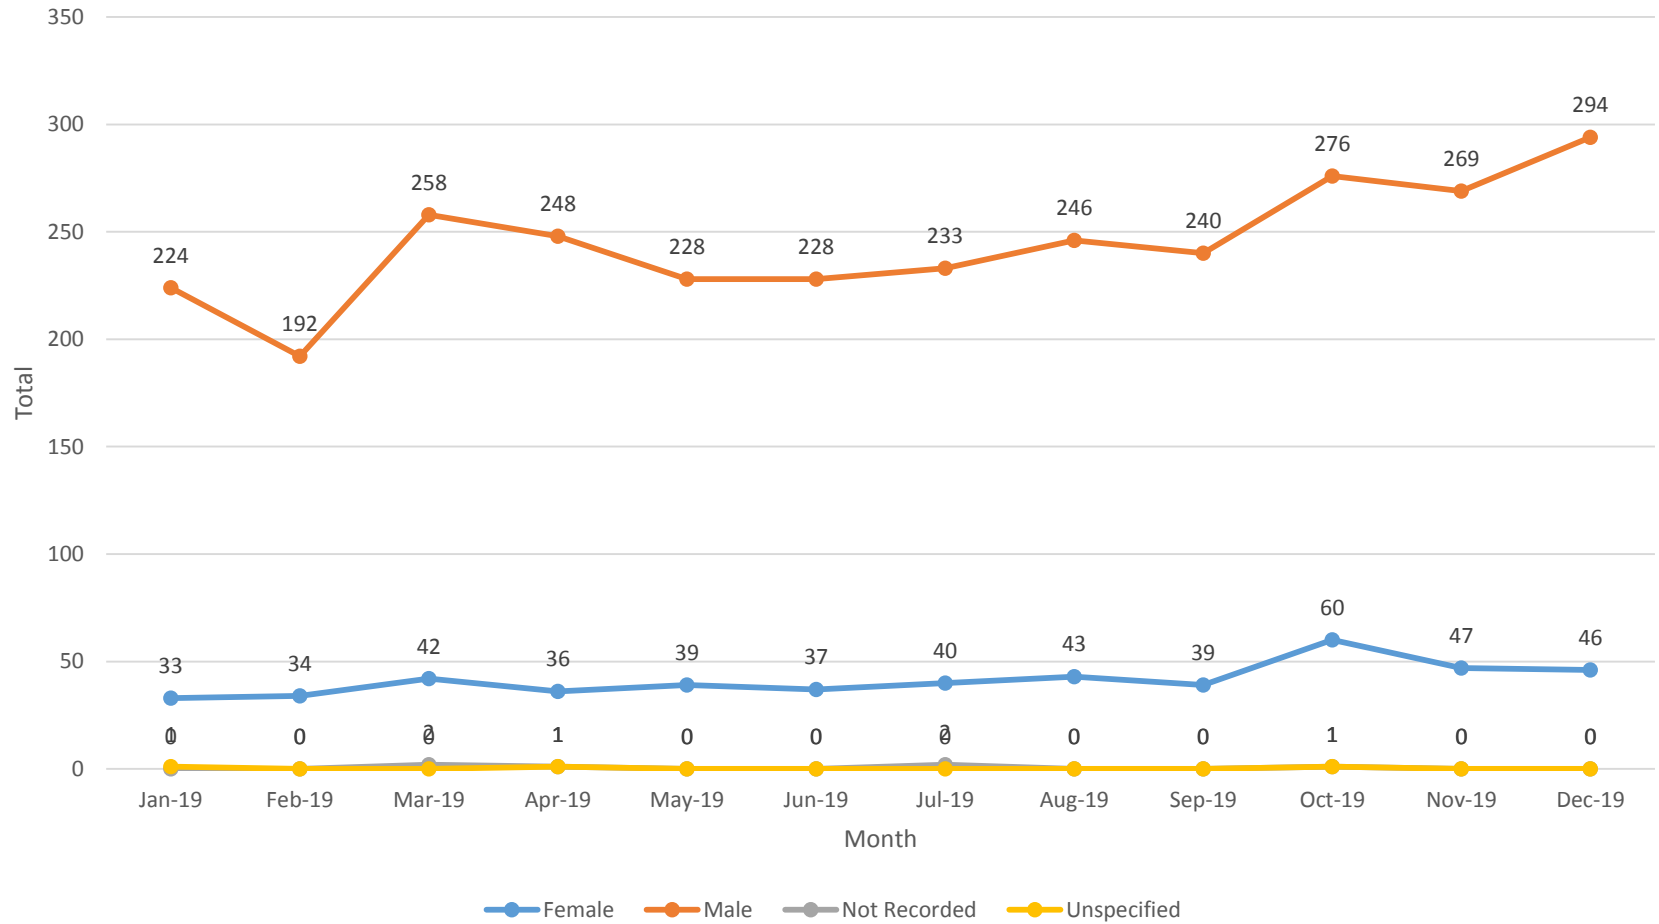

West Mercia

Kidderminster Custody - Arrests by Month - Gender - 2019

Shrewsbury Custody - Arrests by Month - Gender - 2019

Telford Custody - Arrests by Month - Gender - 2019

Worcester Custody - Arrests by Month - Gender - 2019