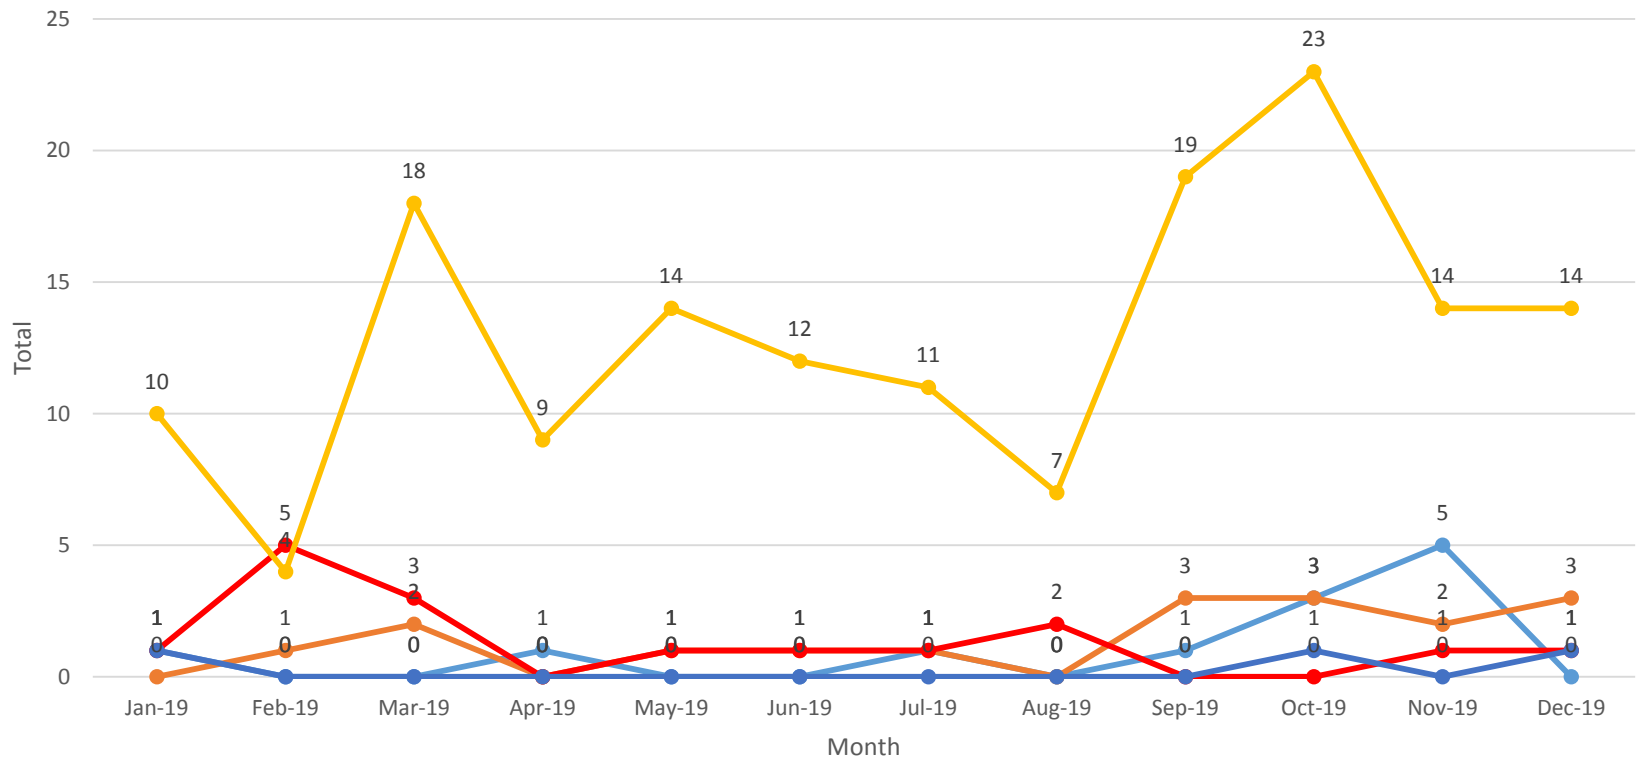

# West Mercia

Kidderminster Custody - Strip Searches - Ethnicity - 2019

Hereford Custody - Strip Searches - Ethnicity - 2019

Asian Black Unknown White - North European White - South European

Shrewsbury Custody - Strip Searches - Ethnicity - 2019

Telford Custody - Strip Searches - Ethnicity - 2019

Asian Black Unknown White - North European White - South European