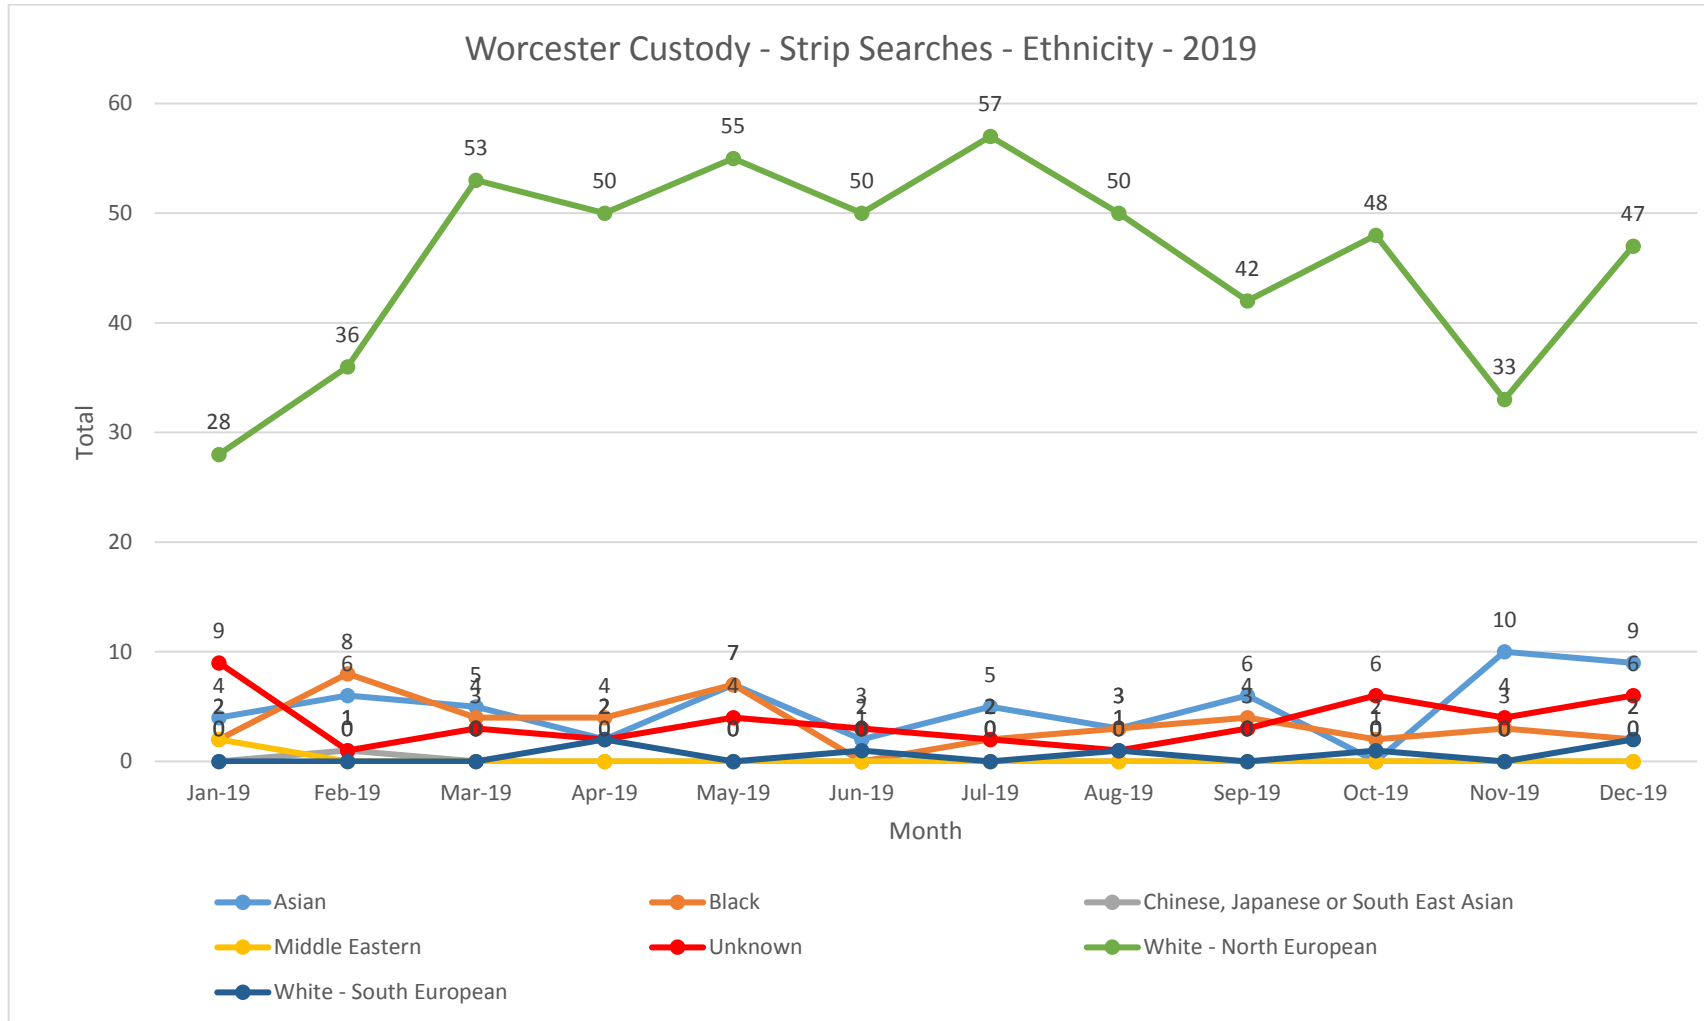

# West Mercia

Kidderminster Custody - Strip Searches - Ethnicity - 2019

Hereford Custody - Strip Searches - Ethnicity - 2019

Asian Black Unknown White - North European White - South European

Shrewsbury Custody - Strip Searches - Ethnicity - 2019

Telford Custody - Strip Searches - Ethnicity - 2019

Asian Black Unknown White - North European White - South European