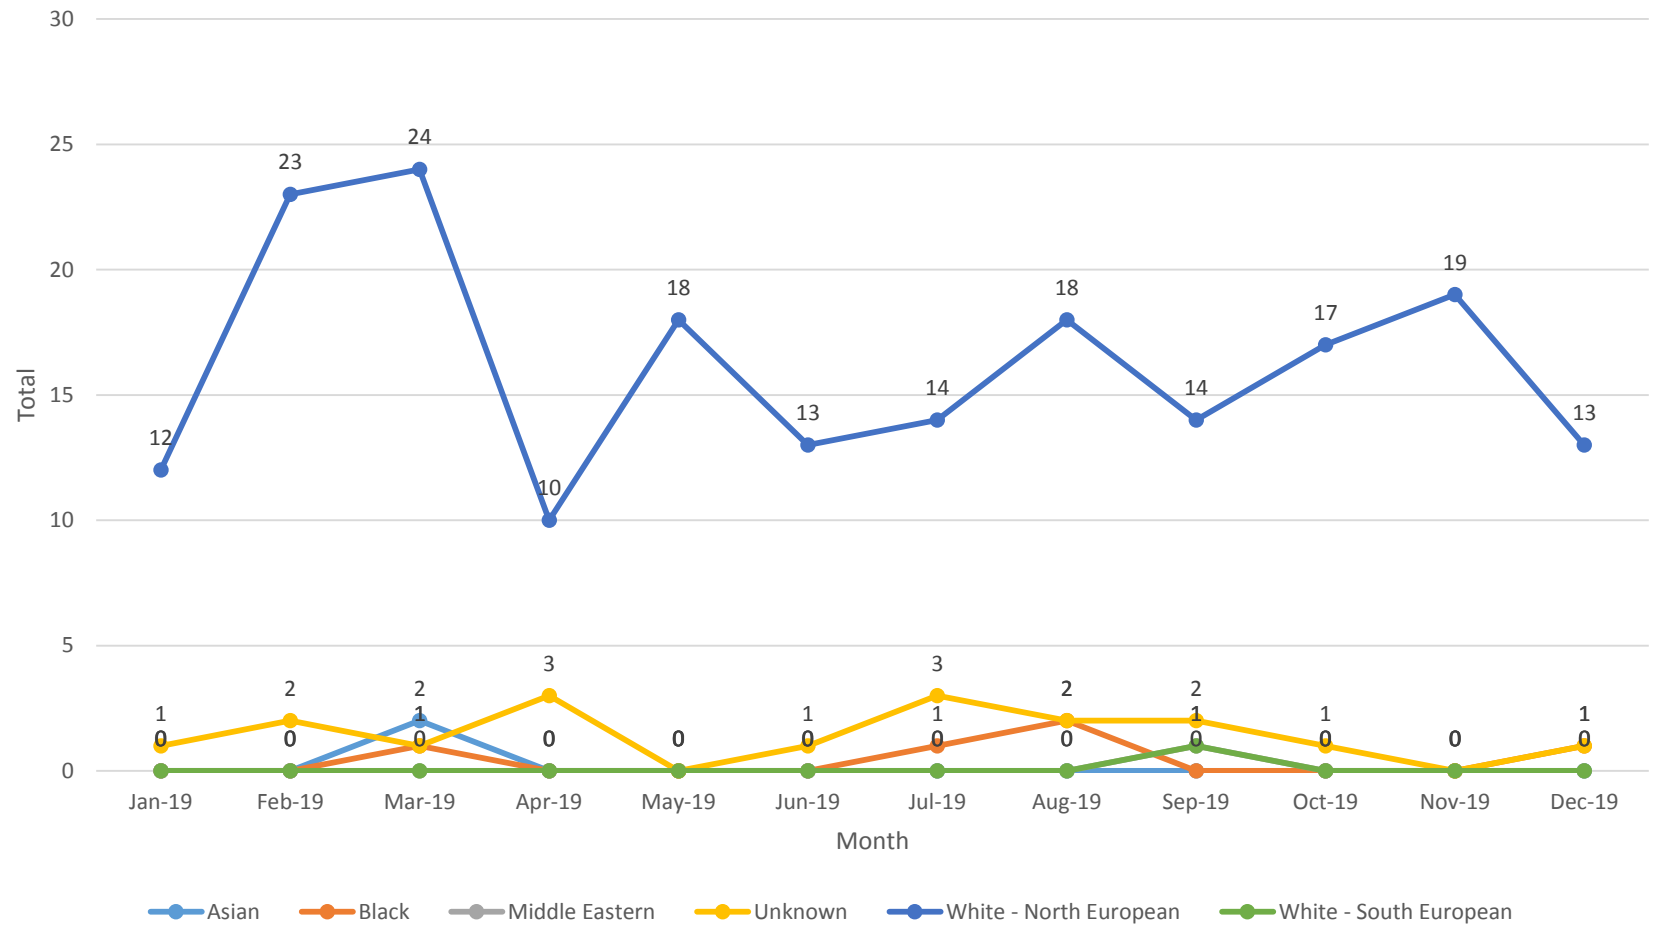

# West Mercia

Kidderminster Custody - Strip Searches - Ethnicity - 2019

Hereford Custody - Strip Searches - Ethnicity - 2019

Asian Black Unknown White - North European White - South European

Shrewsbury Custody - Strip Searches - Ethnicity - 2019

Telford Custody - Strip Searches - Ethnicity - 2019

Asian Black Unknown White - North European White - South European