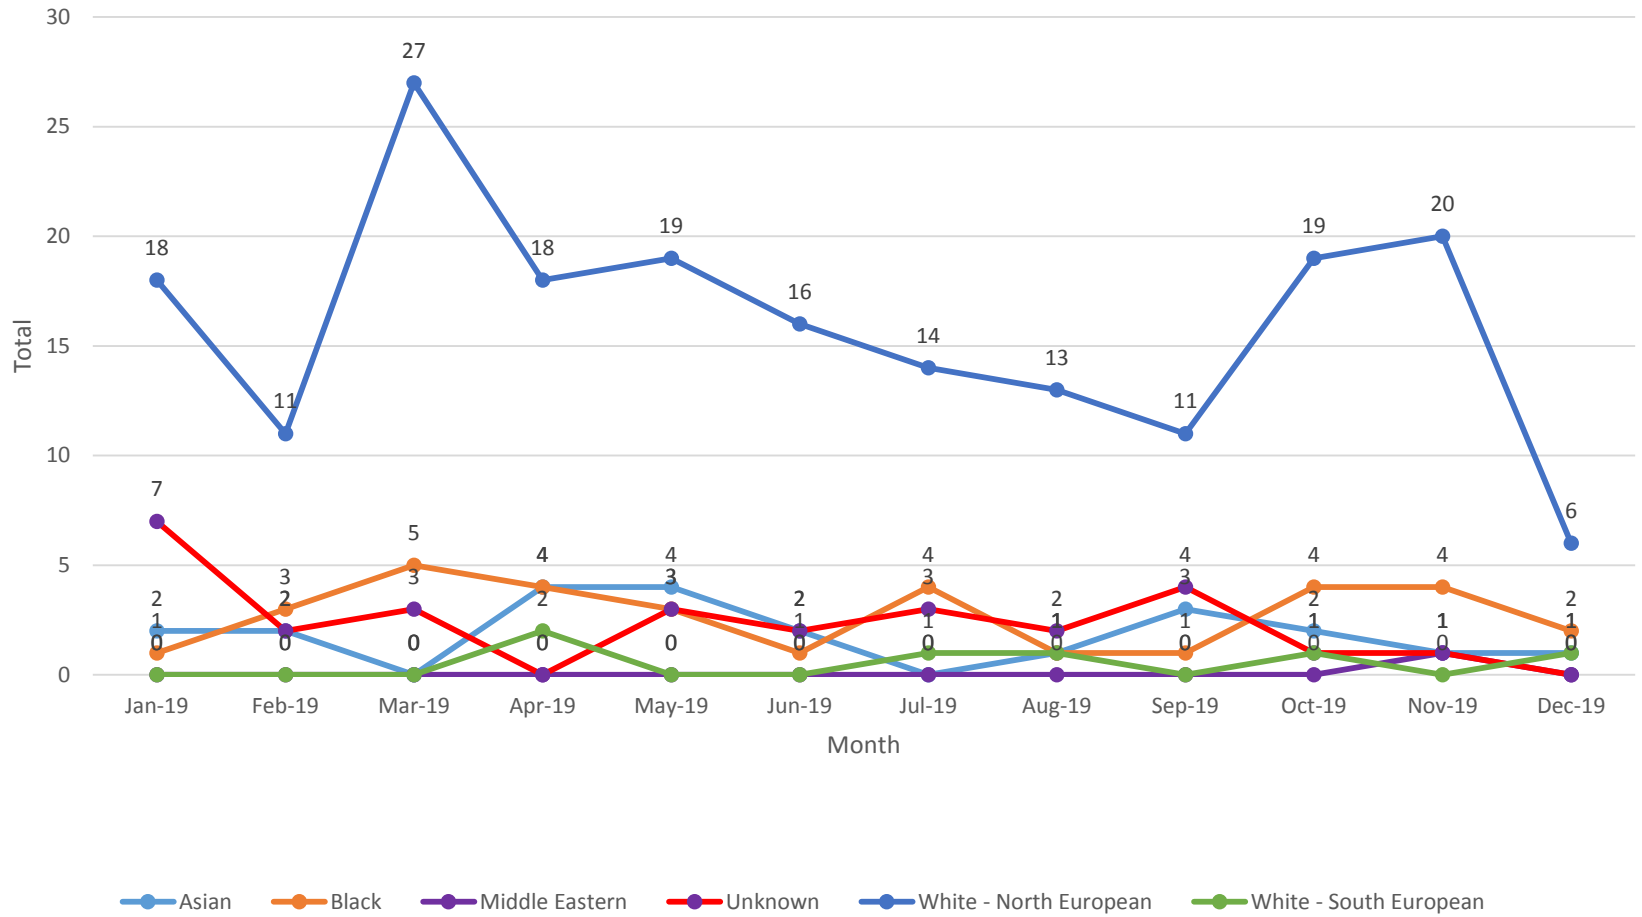

# West Mercia

Kidderminster Custody - Strip Searches - Ethnicity - 2019

Hereford Custody - Strip Searches - Ethnicity - 2019

Asian Black Unknown White - North European White - South European

Shrewsbury Custody - Strip Searches - Ethnicity - 2019

Telford Custody - Strip Searches - Ethnicity - 2019

Asian Black Unknown White - North European White - South European