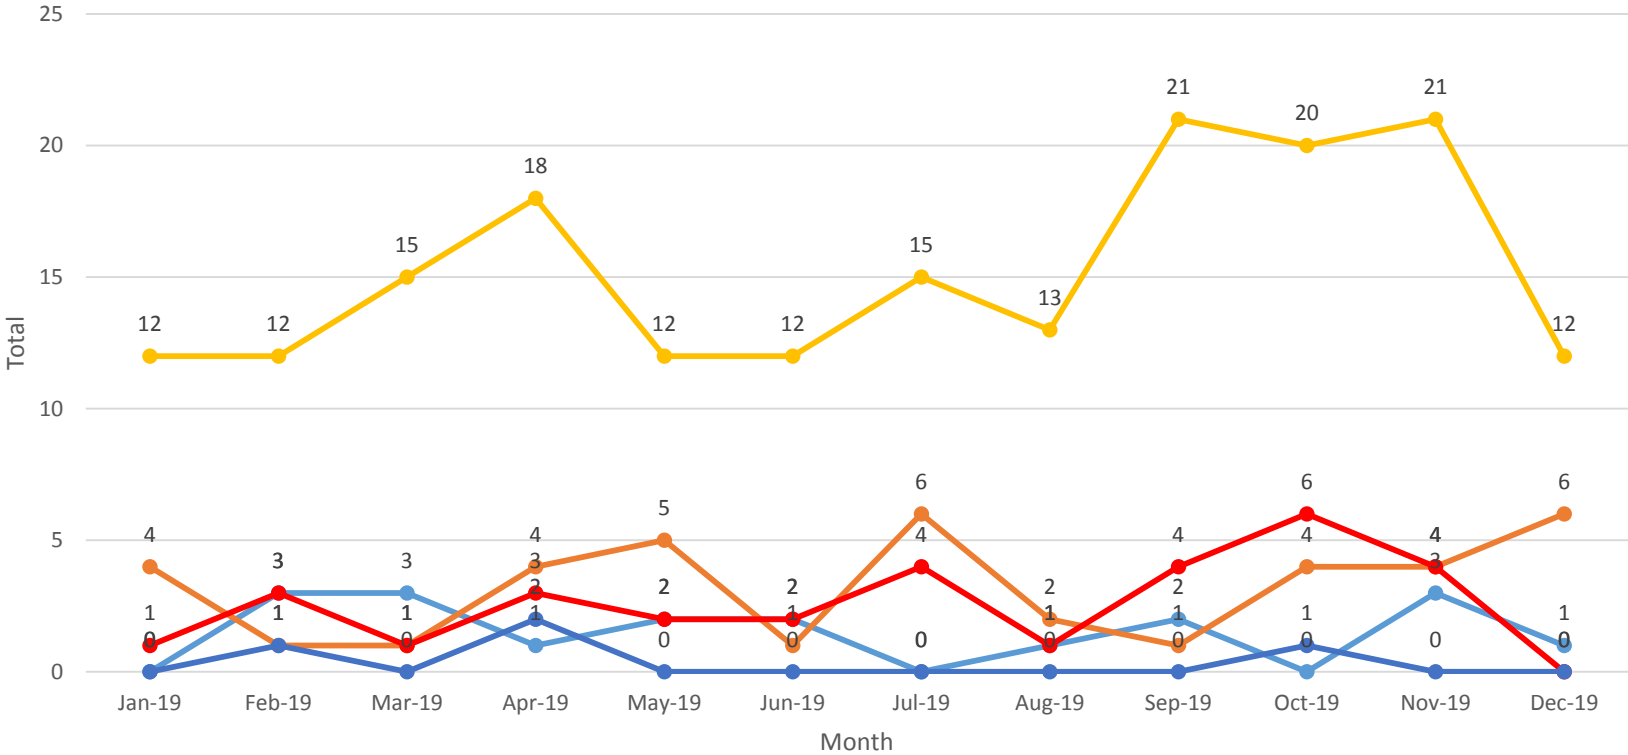

# West Mercia

Kidderminster Custody - Strip Searches - Ethnicity - 2019

Hereford Custody - Strip Searches - Ethnicity - 2019

Asian Black Unknown White - North European White - South European

Shrewsbury Custody - Strip Searches - Ethnicity - 2019

Telford Custody - Strip Searches - Ethnicity - 2019

Asian Black Unknown White - North European White - South European