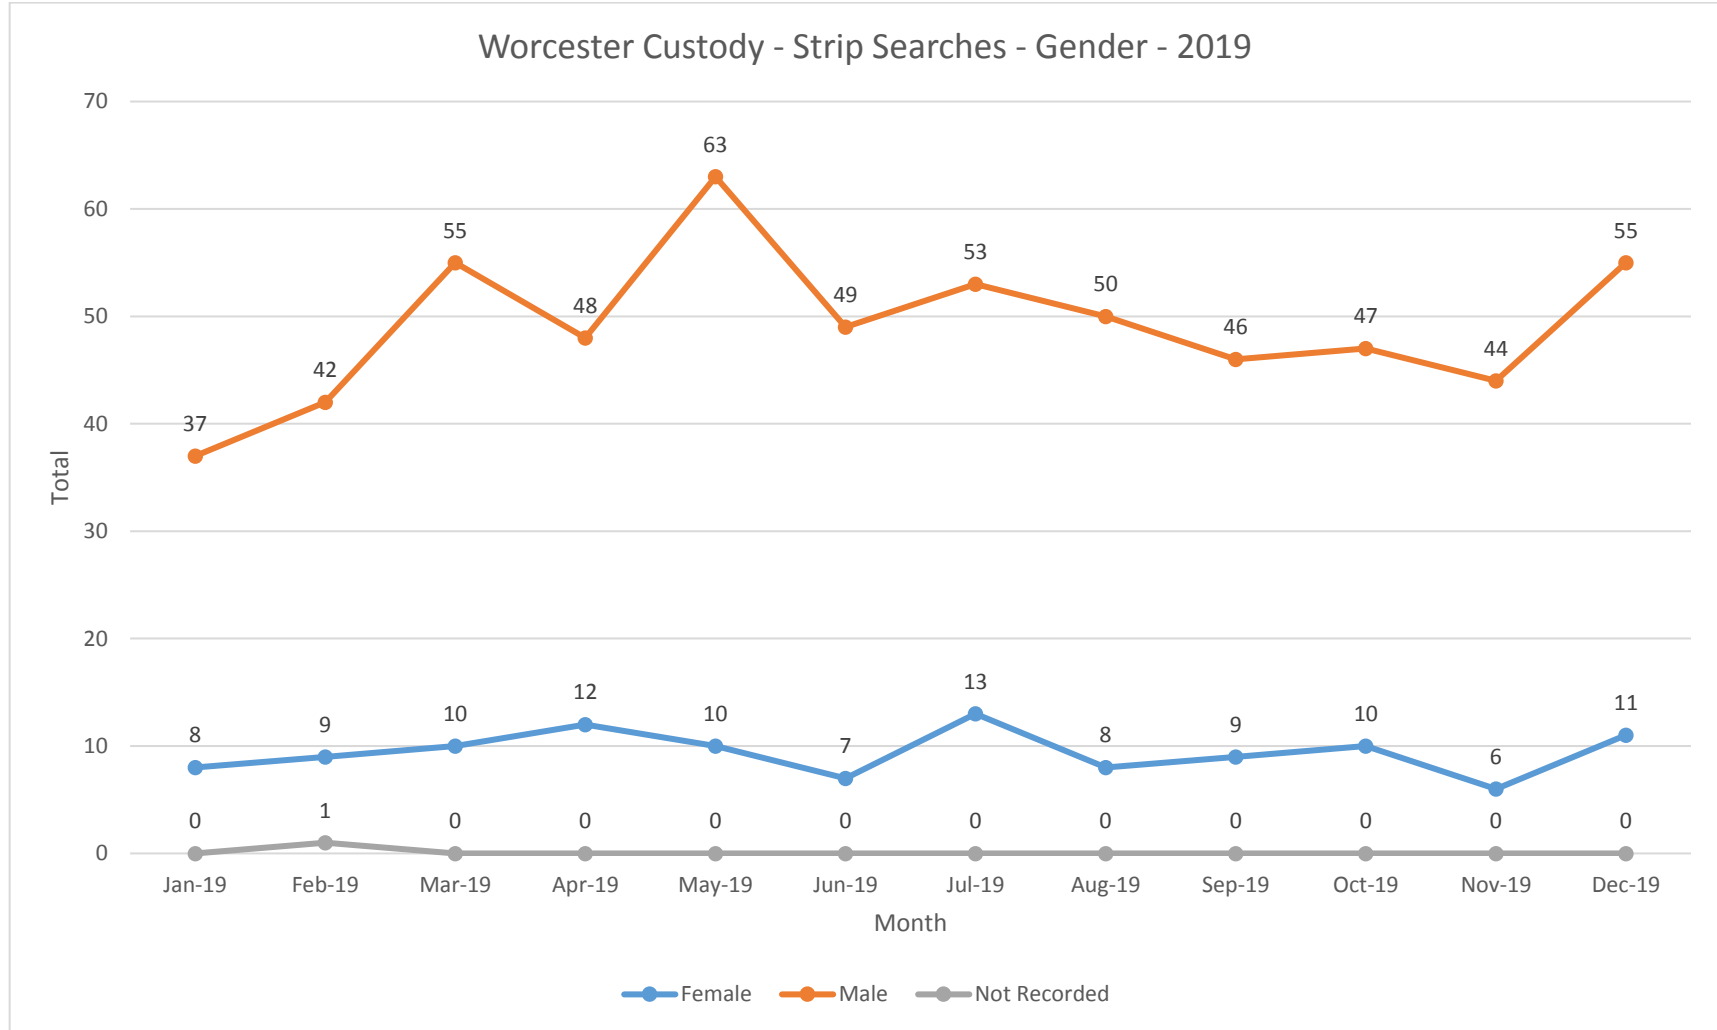

West Mercia

Worcester Custody - Strip Searches - Gender - 2019

Kidderminster Custody - Strip Searches - Gender - 2019

Hereford Custody - Strip Searches - Gender - 2019

Shrewsbury Custody - Strip Searches - Gender - 2019

Telford Custody - Strip Searches - Gender - 2019