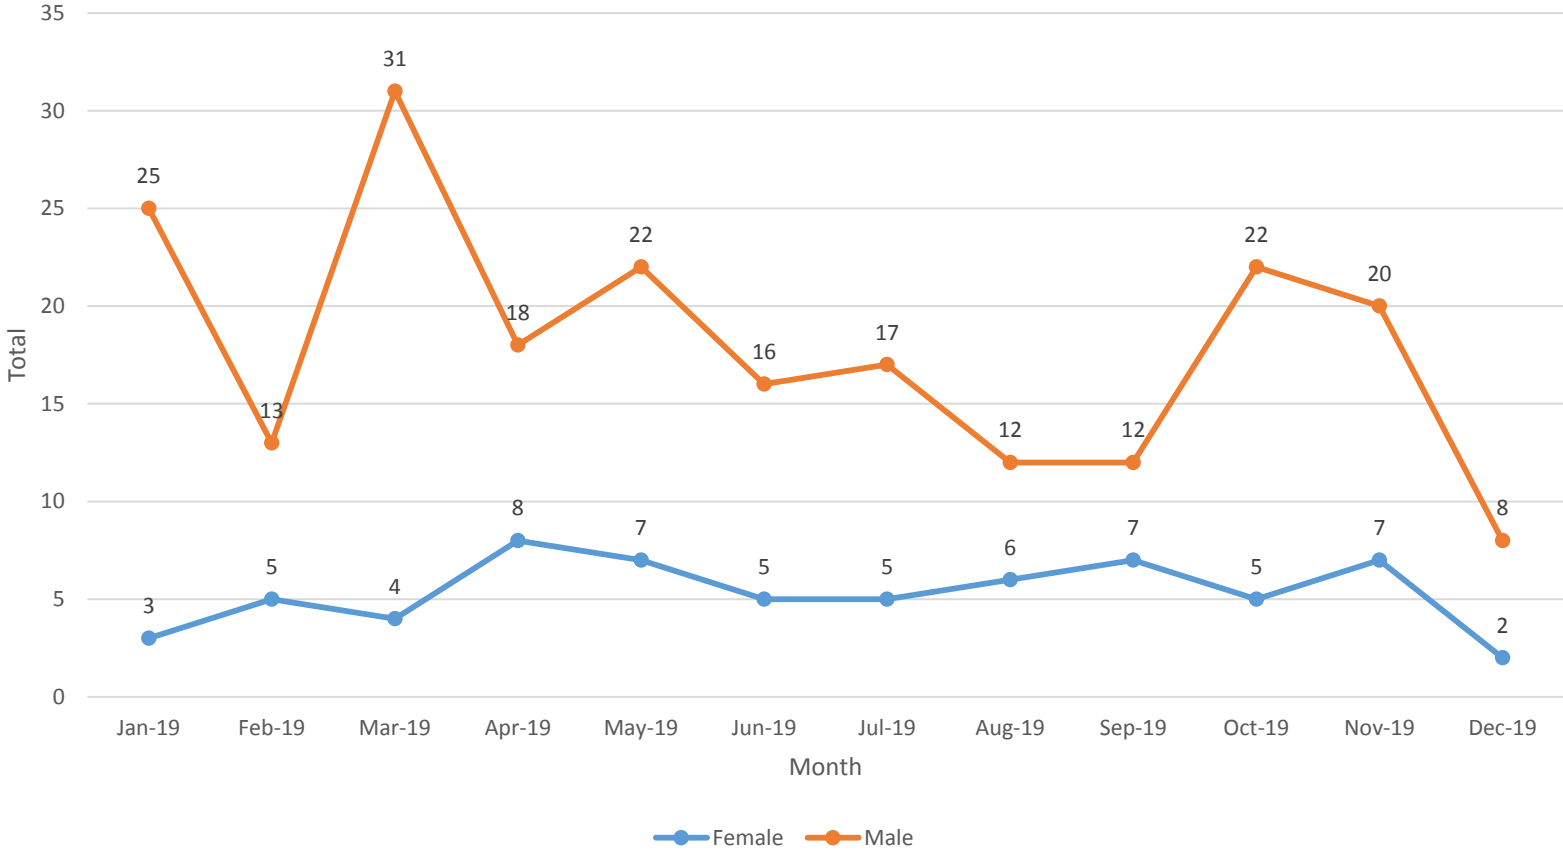

West Mercia

Worcester Custody - Strip Searches - Gender - 2019

Kidderminster Custody - Strip Searches - Gender - 2019

Hereford Custody - Strip Searches - Gender - 2019

Shrewsbury Custody - Strip Searches - Gender - 2019

Telford Custody - Strip Searches - Gender - 2019