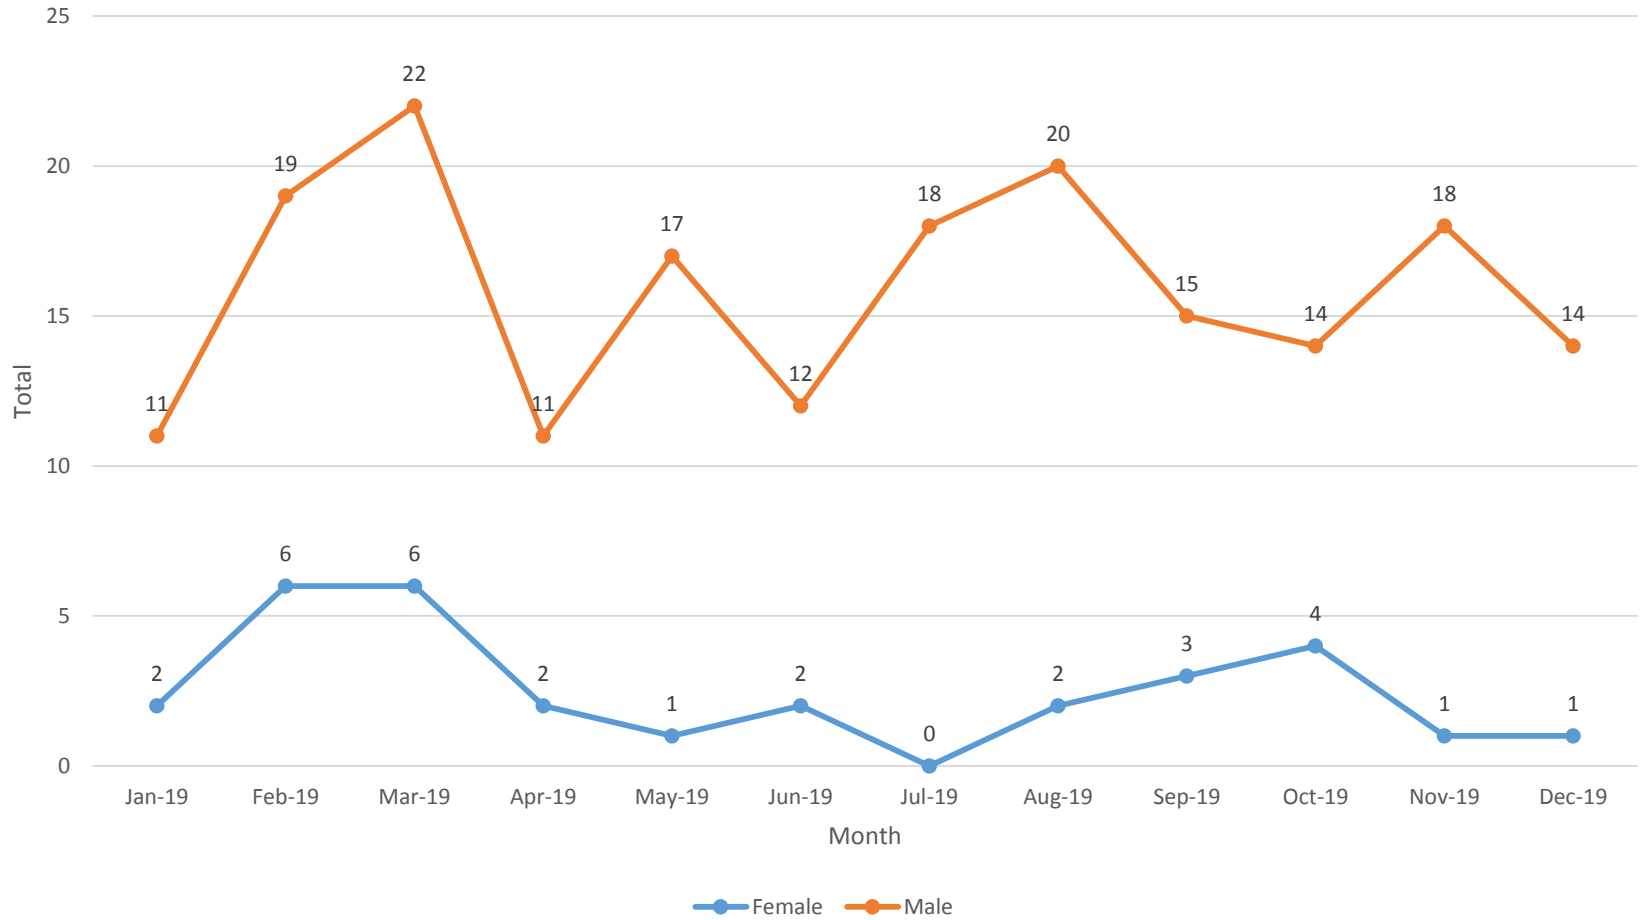

West Mercia

Worcester Custody - Strip Searches - Gender - 2019

Kidderminster Custody - Strip Searches - Gender - 2019

Hereford Custody - Strip Searches - Gender - 2019

Shrewsbury Custody - Strip Searches - Gender - 2019

Telford Custody - Strip Searches - Gender - 2019