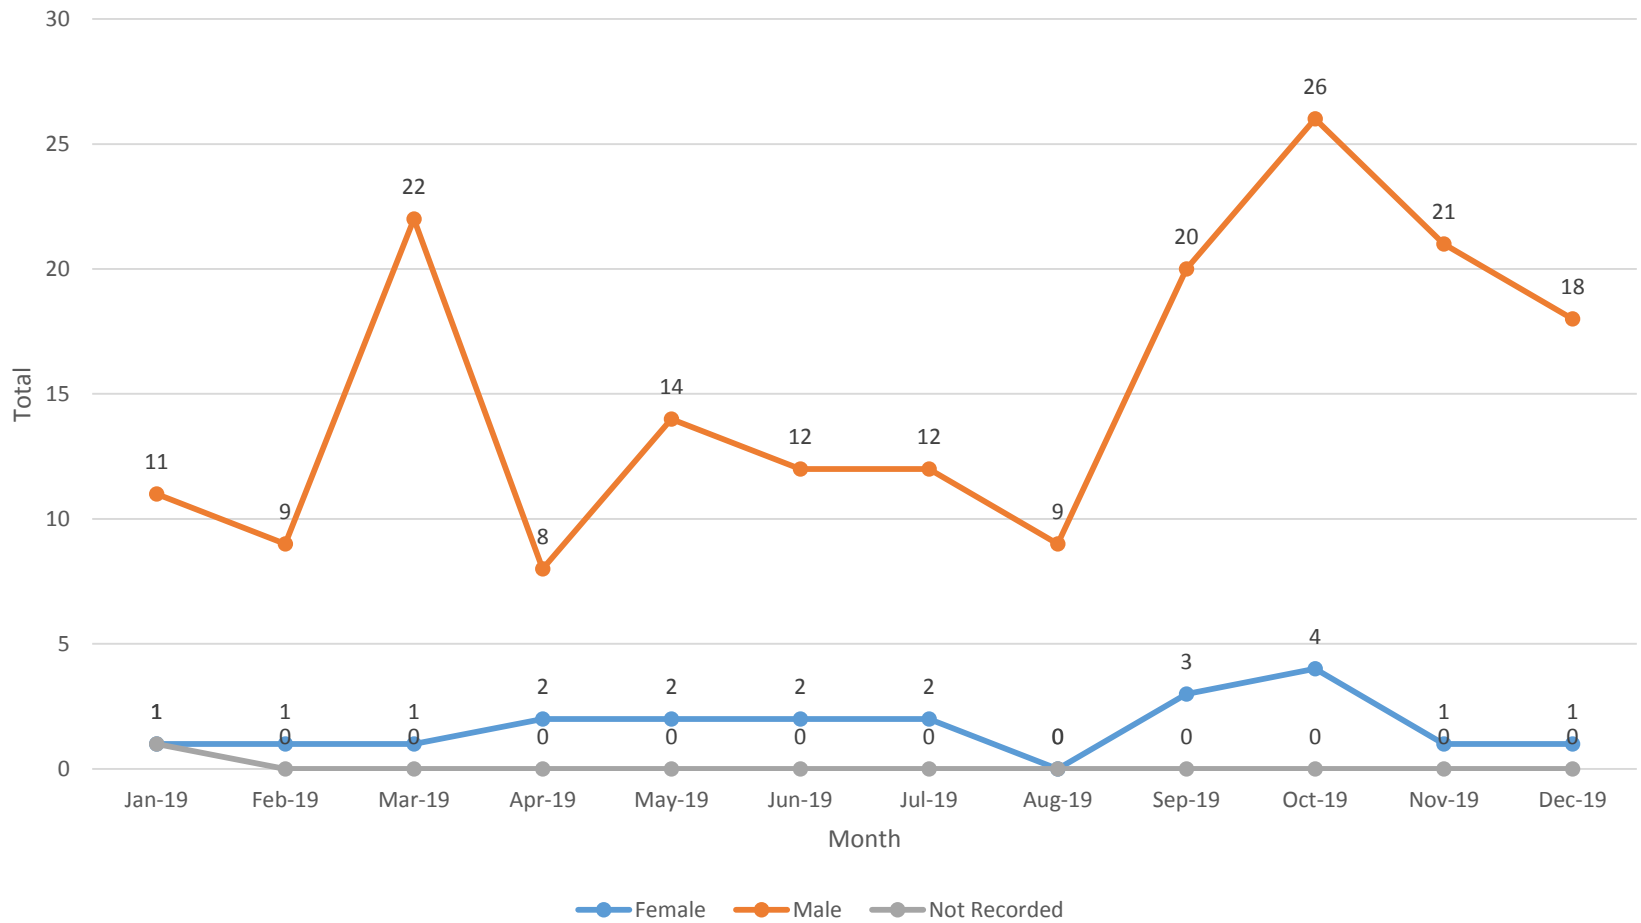

West Mercia

Worcester Custody - Strip Searches - Gender - 2019

Kidderminster Custody - Strip Searches - Gender - 2019

Hereford Custody - Strip Searches - Gender - 2019

Shrewsbury Custody - Strip Searches - Gender - 2019

Telford Custody - Strip Searches - Gender - 2019