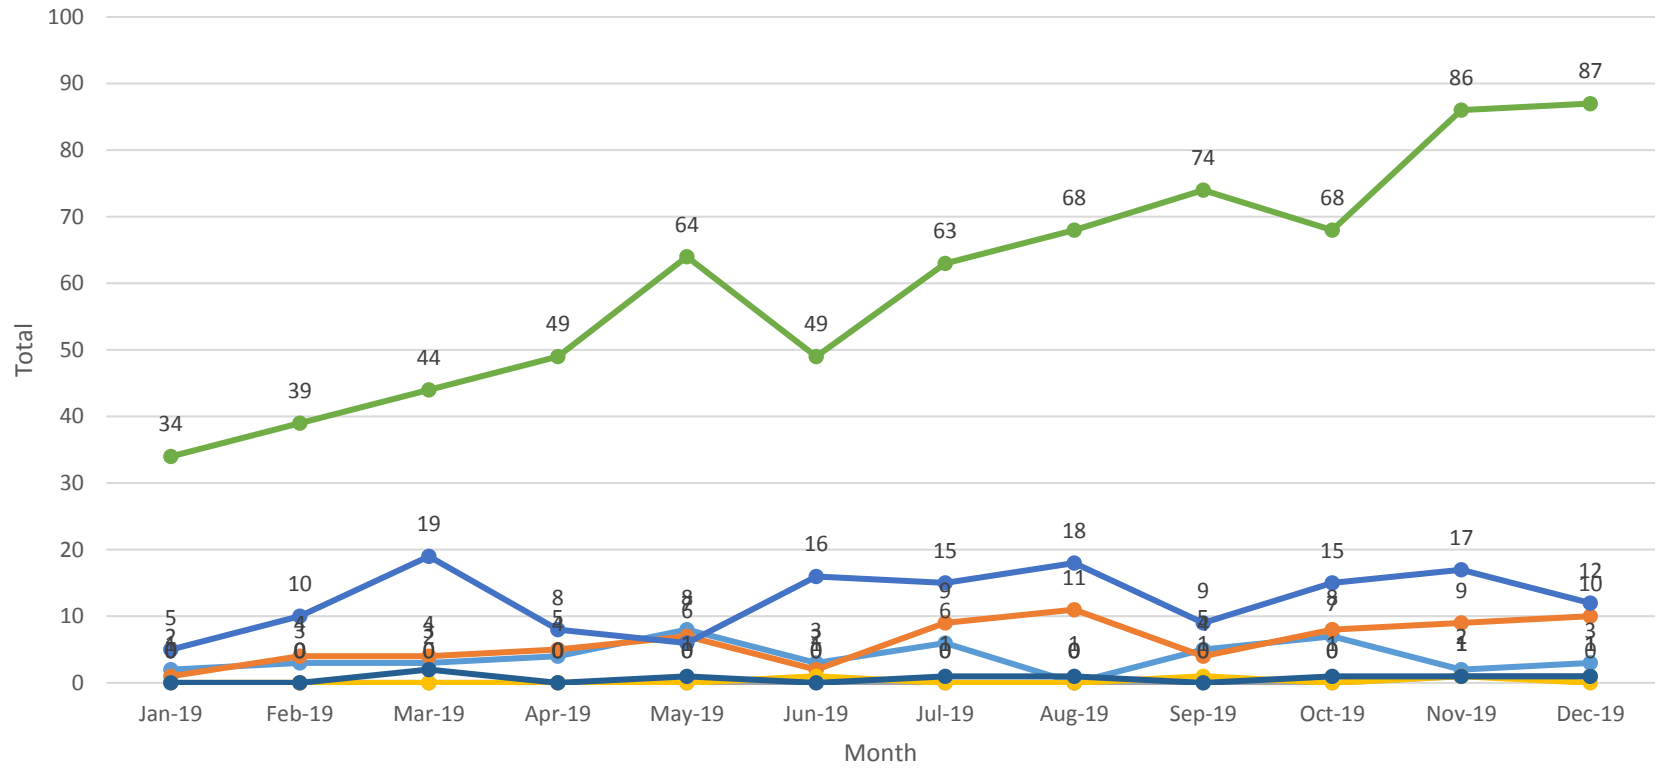

West Mercia

Worcester Custody - Use of Force (Prior to Custody) - Ethnicity - 2019

Kidderminster Custody - Use of Force (Prior to Custody) - Ethnicity - 2019

- Asian
- Black
- Chinese, Japanese or South East Asian
- Middle Eastern
- Unknown
- White - North European
- White - South European

Hereford Custody - Use of Force (Prior to Custody) - Ethnicity - 2019

- Asian
- Black
- Middle Eastern
- Chinese, Japanese or South East Asian
- Unknown
- White - North European
- White - South European