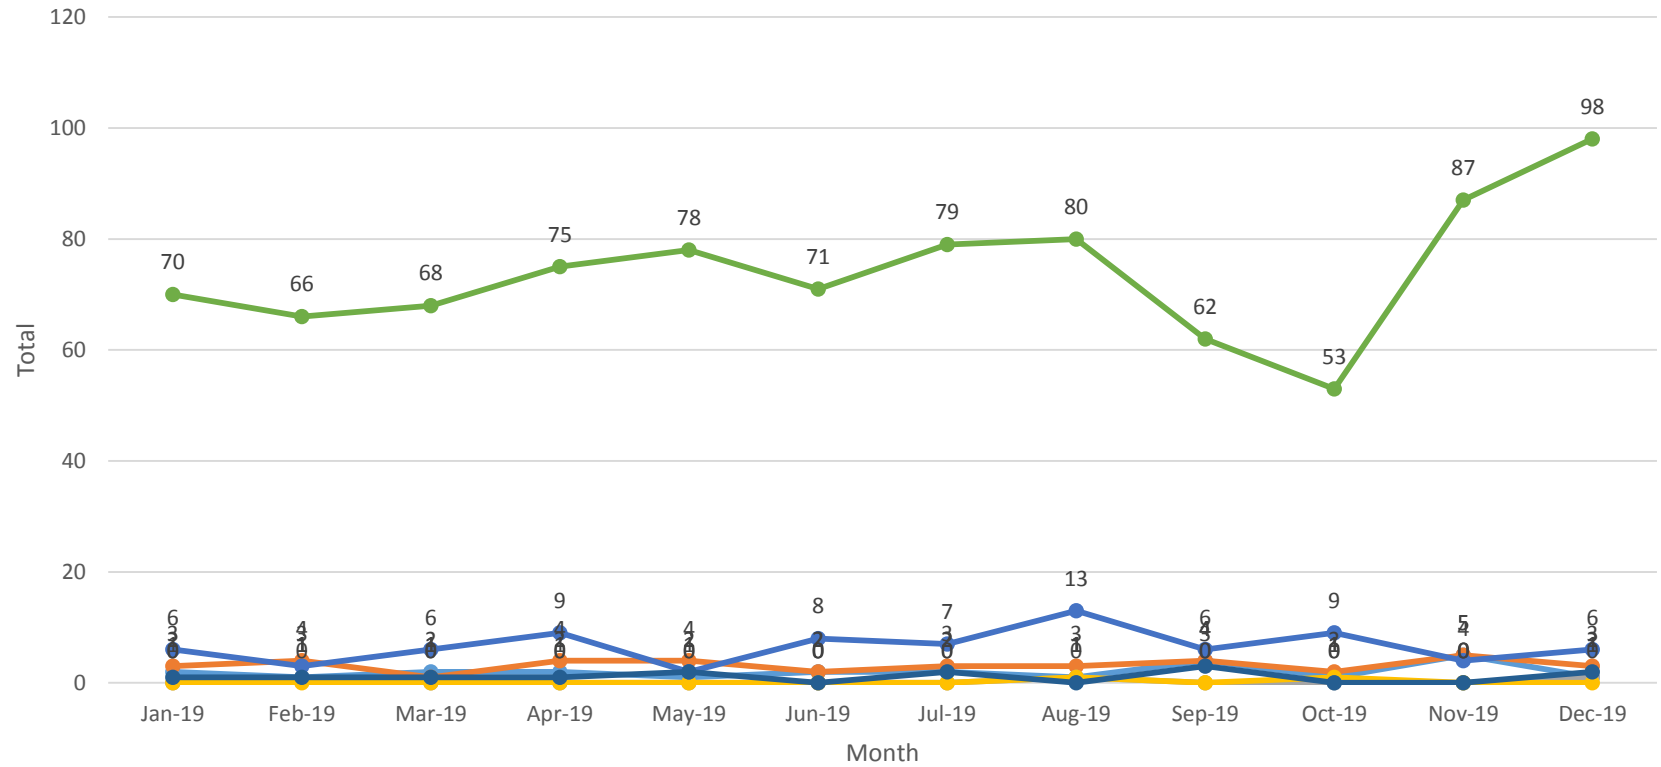

Shrewsbury Custody - Use of Force (Prior to Custody) - Ethnicity - 2019

- Asian
- Black
- Middle Eastern
- Chinese, Japanese or South East Asian
- Unknown
- White - North European
- White - South European