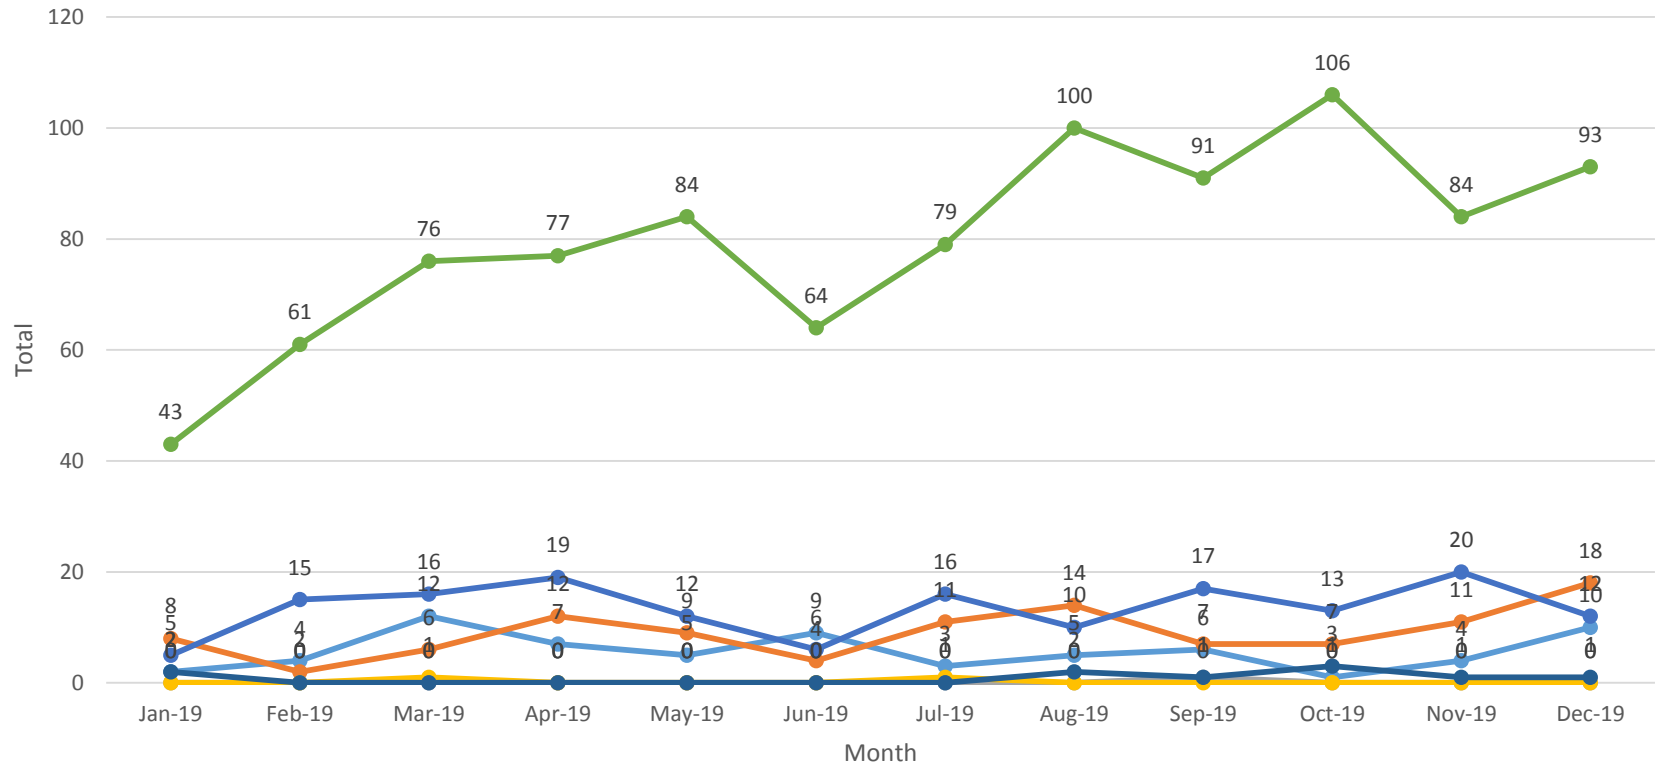

Telford Custody - Use of Force (Prior to Custody) - Ethnicity - 2019

- Asian
- Black
- Middle Eastern
- Chinese, Japanese or South East Asian
- Unknown
- White - North European
- White - South European