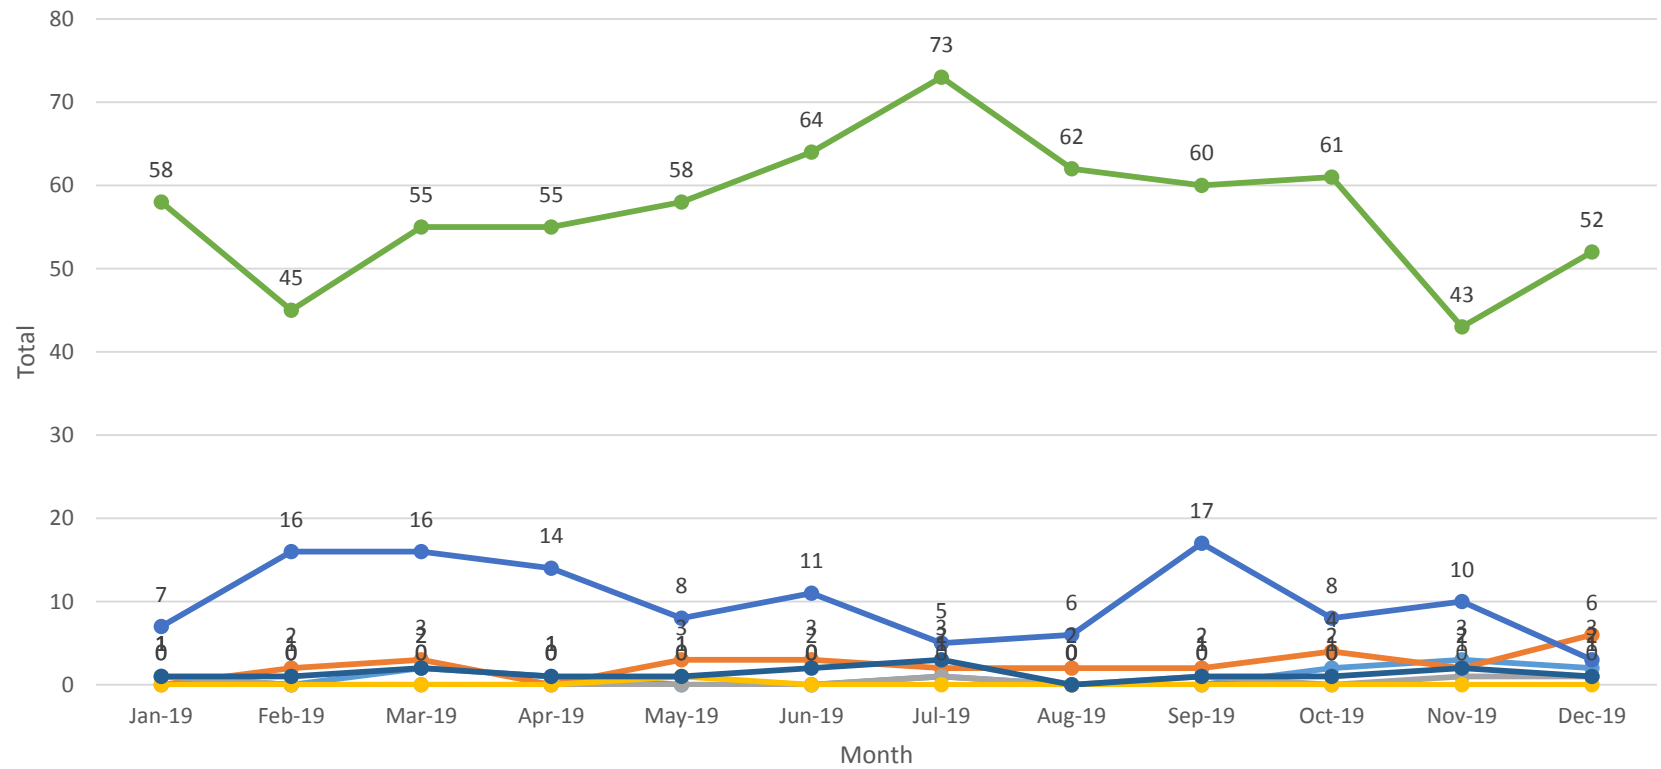

West Mercia

Worcester Custody - Use of Force (Prior to Custody) - Ethnicity - 2019

Kidderminster Custody - Use of Force (Prior to Custody) - Ethnicity - 2019

- Asian
- Black
- Chinese, Japanese or South East Asian
- Middle Eastern
- Unknown
- White - North European
- White - South European

Hereford Custody - Use of Force (Prior to Custody) - Ethnicity - 2019

- Asian
- Black
- Middle Eastern
- Chinese, Japanese or South East Asian
- Unknown
- White - North European
- White - South European