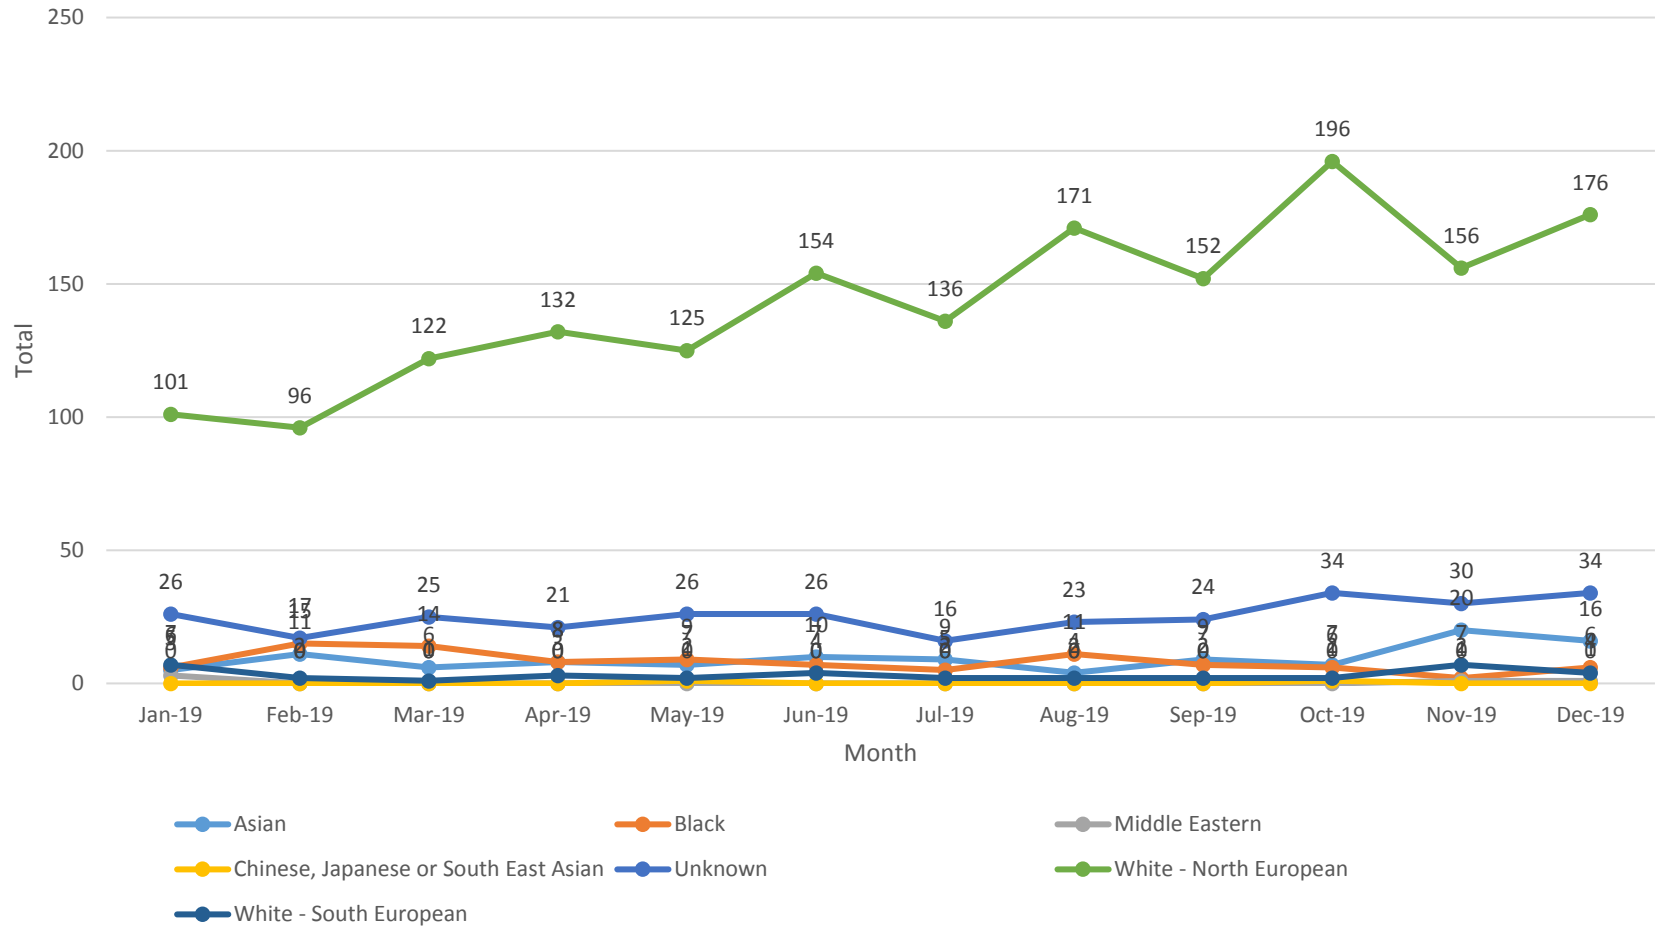

West Mercia

Worcester Custody - Use of Force (Prior to Custody) - Ethnicity - 2019

Kidderminster Custody - Use of Force (Prior to Custody) - Ethnicity - 2019

- Asian
- Black
- Chinese, Japanese or South East Asian
- Middle Eastern
- Unknown
- White - North European
- White - South European

Hereford Custody - Use of Force (Prior to Custody) - Ethnicity - 2019

- Asian
- Black
- Middle Eastern
- Chinese, Japanese or South East Asian
- Unknown
- White - North European
- White - South European

Shrewsbury Custody - Use of Force (Prior to Custody) - Ethnicity - 2019

- Asian
- Black
- Middle Eastern
- Chinese, Japanese or South East Asian
- Unknown
- White - North European
- White - South European