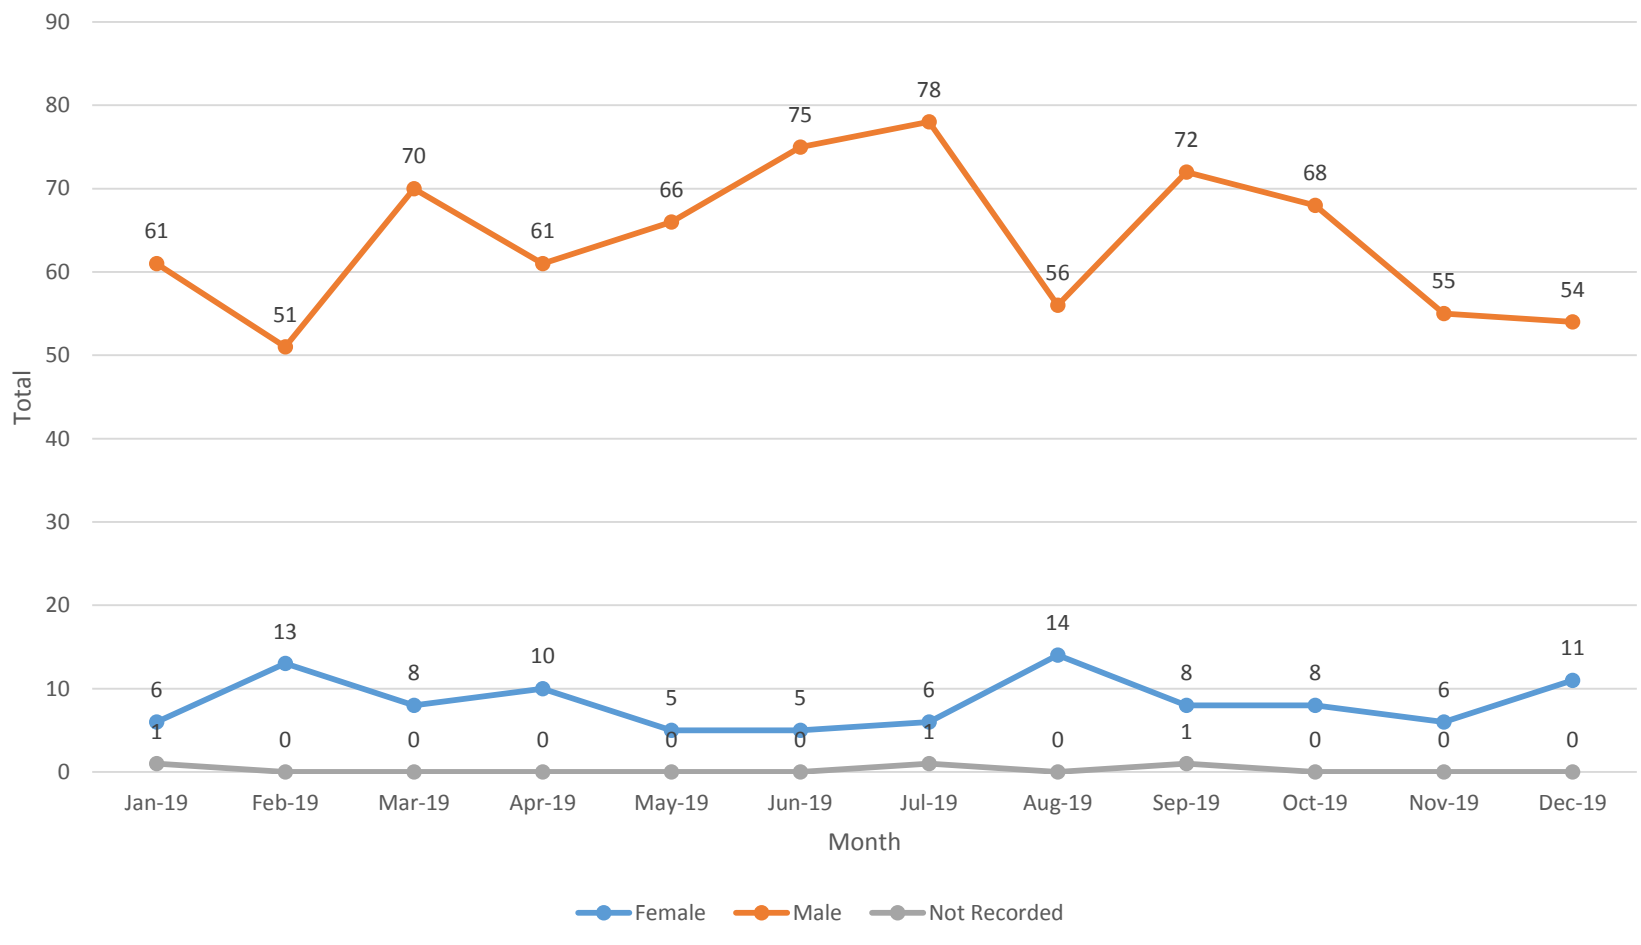

# West Mercia

Worcester Custody - Use of Force (Prior to Custody) - Gender - 2019

Kidderminster Custody - Use of Force (Prior to Custody) - Gender - 2019

Hereford Custody - Use of Force (Prior to Custody) - Gender - 2019

Shrewsbury Custody - Use of Force (Prior to Custody) - Gender - 2019

Telford Custody - Use of Force (Prior to Custody) - Gender - 2019