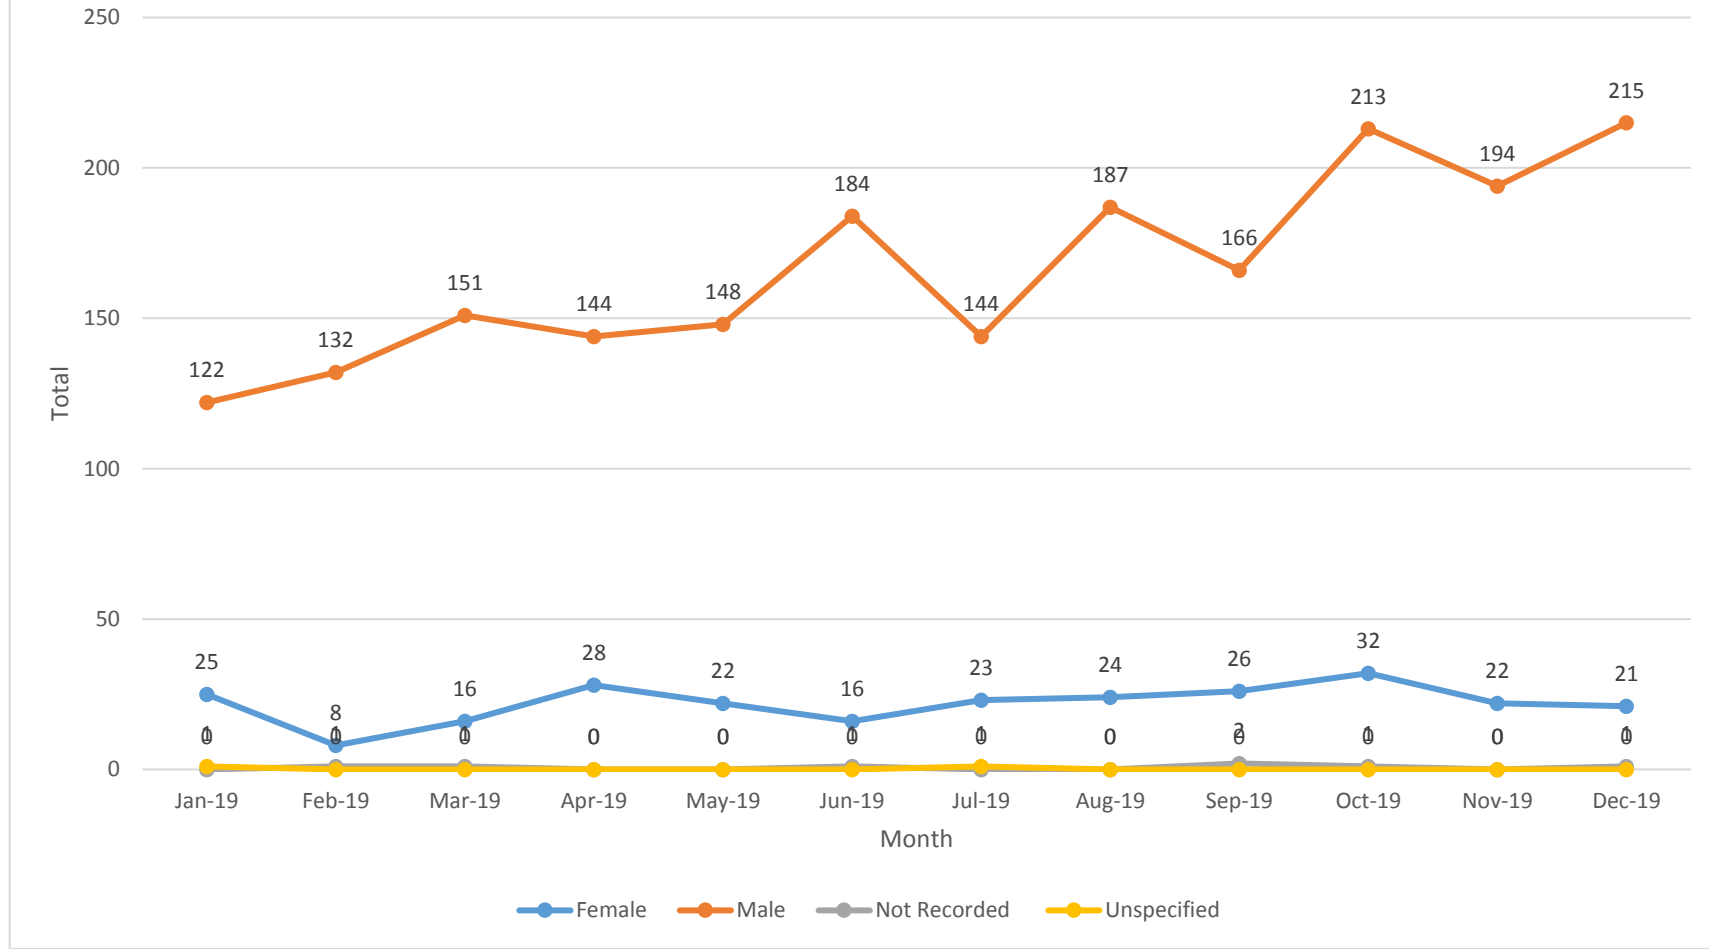

# West Mercia

Worcester Custody - Use of Force (Prior to Custody) - Gender - 2019

Kidderminster Custody - Use of Force (Prior to Custody) - Gender - 2019

Hereford Custody - Use of Force (Prior to Custody) - Gender - 2019

Shrewsbury Custody - Use of Force (Prior to Custody) - Gender - 2019

Telford Custody - Use of Force (Prior to Custody) - Gender - 2019