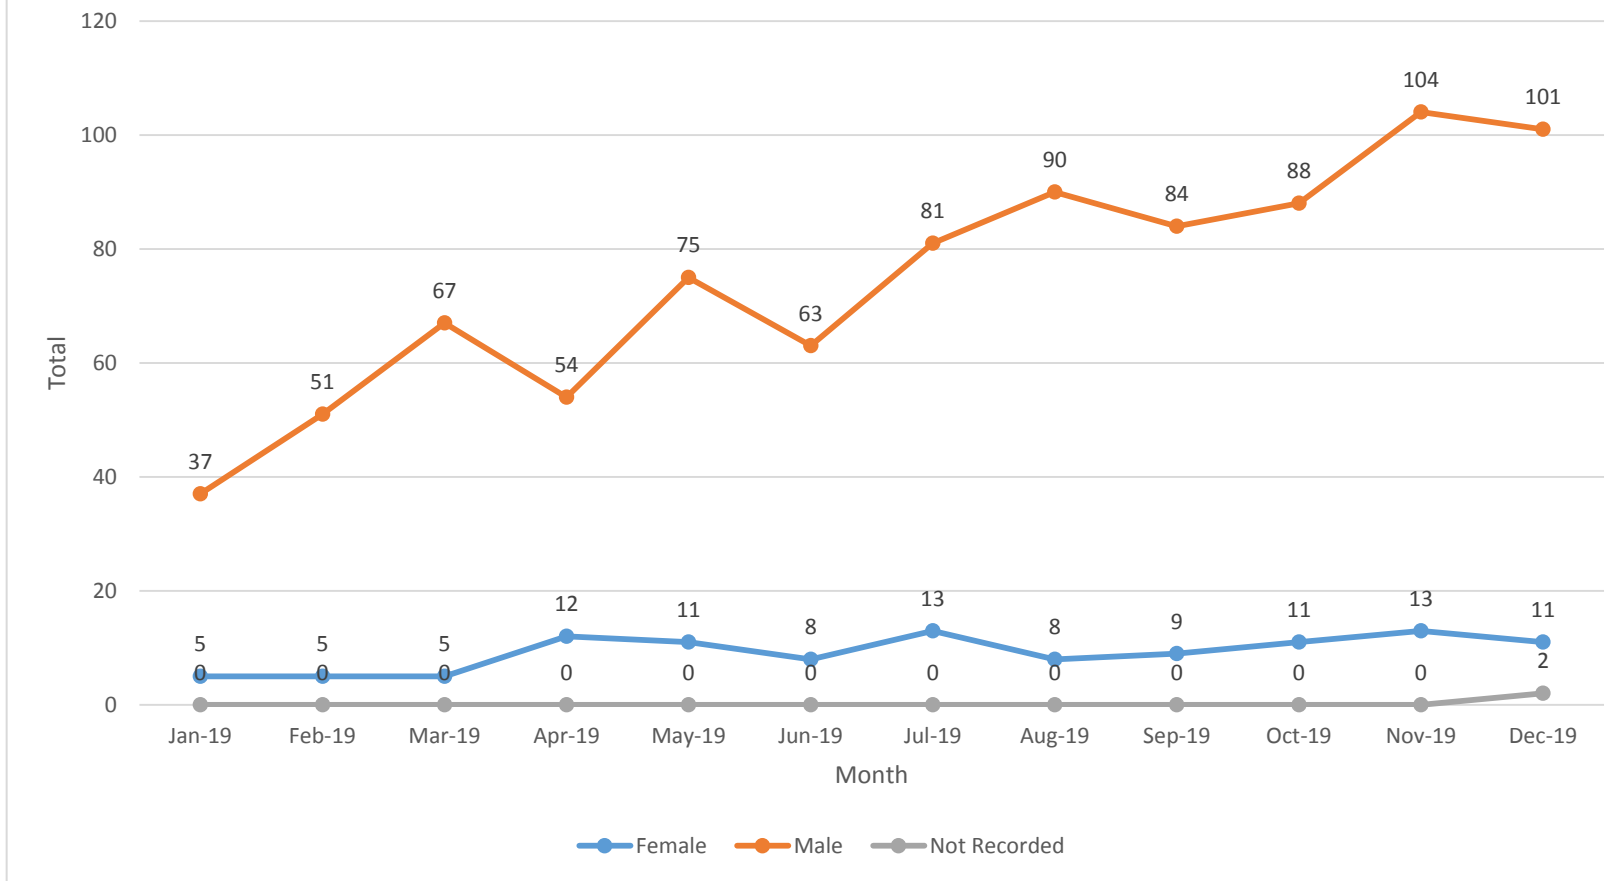

# West Mercia

Worcester Custody - Use of Force (Prior to Custody) - Gender - 2019

Kidderminster Custody - Use of Force (Prior to Custody) - Gender - 2019

Hereford Custody - Use of Force (Prior to Custody) - Gender - 2019

Shrewsbury Custody - Use of Force (Prior to Custody) - Gender - 2019

Telford Custody - Use of Force (Prior to Custody) - Gender - 2019