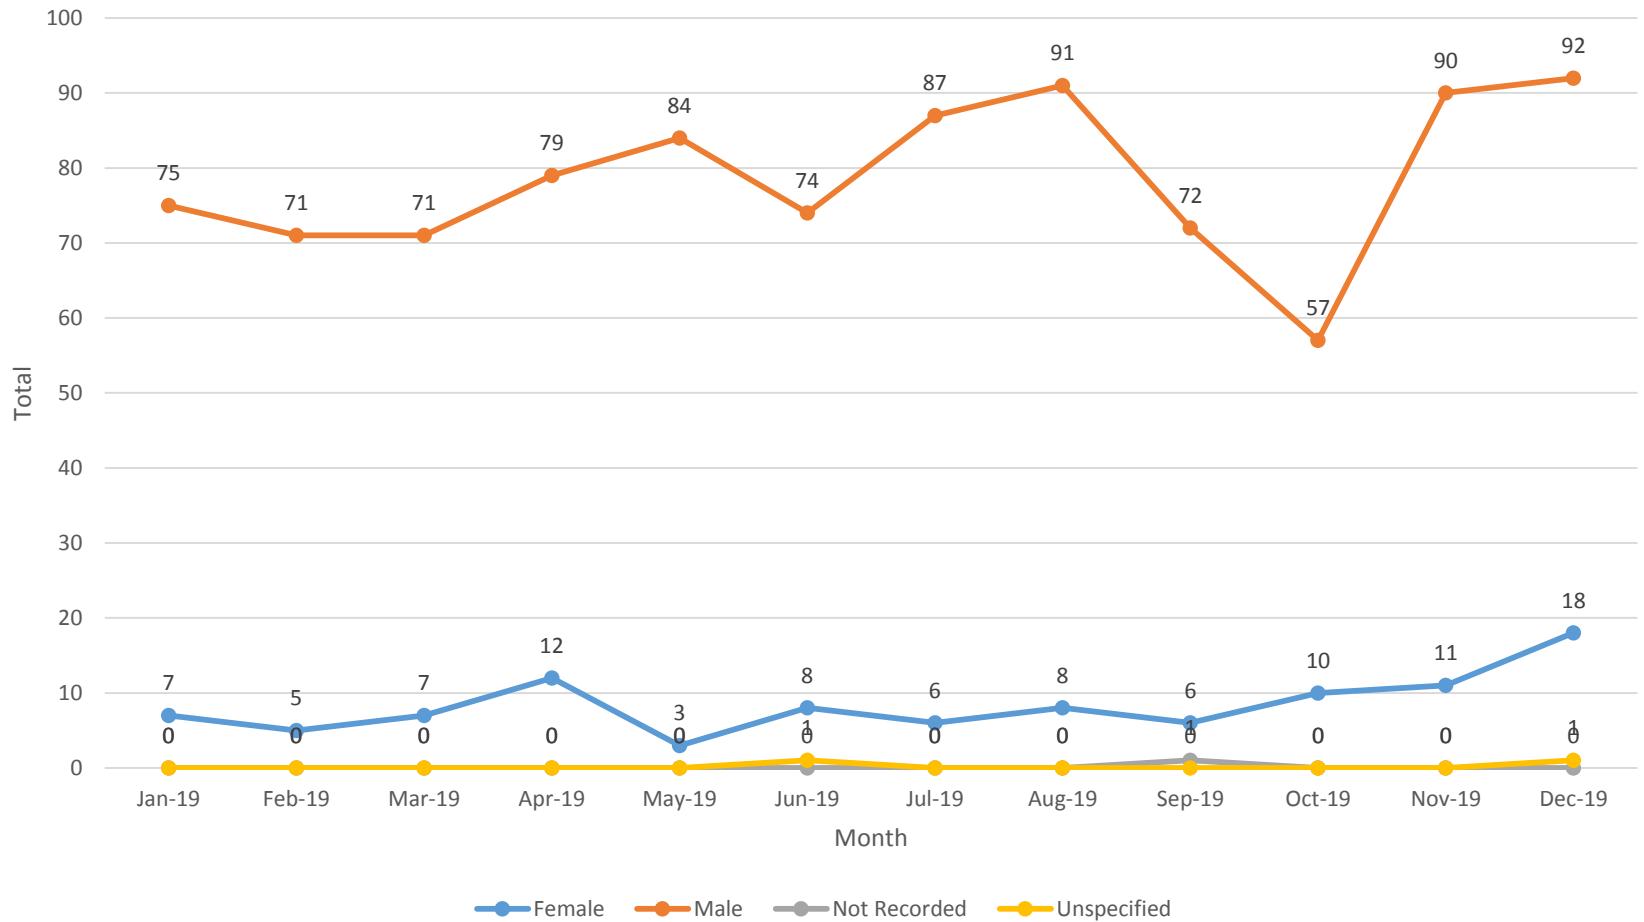

# West Mercia

Worcester Custody - Use of Force (Prior to Custody) - Gender - 2019

Kidderminster Custody - Use of Force (Prior to Custody) - Gender - 2019

Hereford Custody - Use of Force (Prior to Custody) - Gender - 2019

Shrewsbury Custody - Use of Force (Prior to Custody) - Gender - 2019

Telford Custody - Use of Force (Prior to Custody) - Gender - 2019