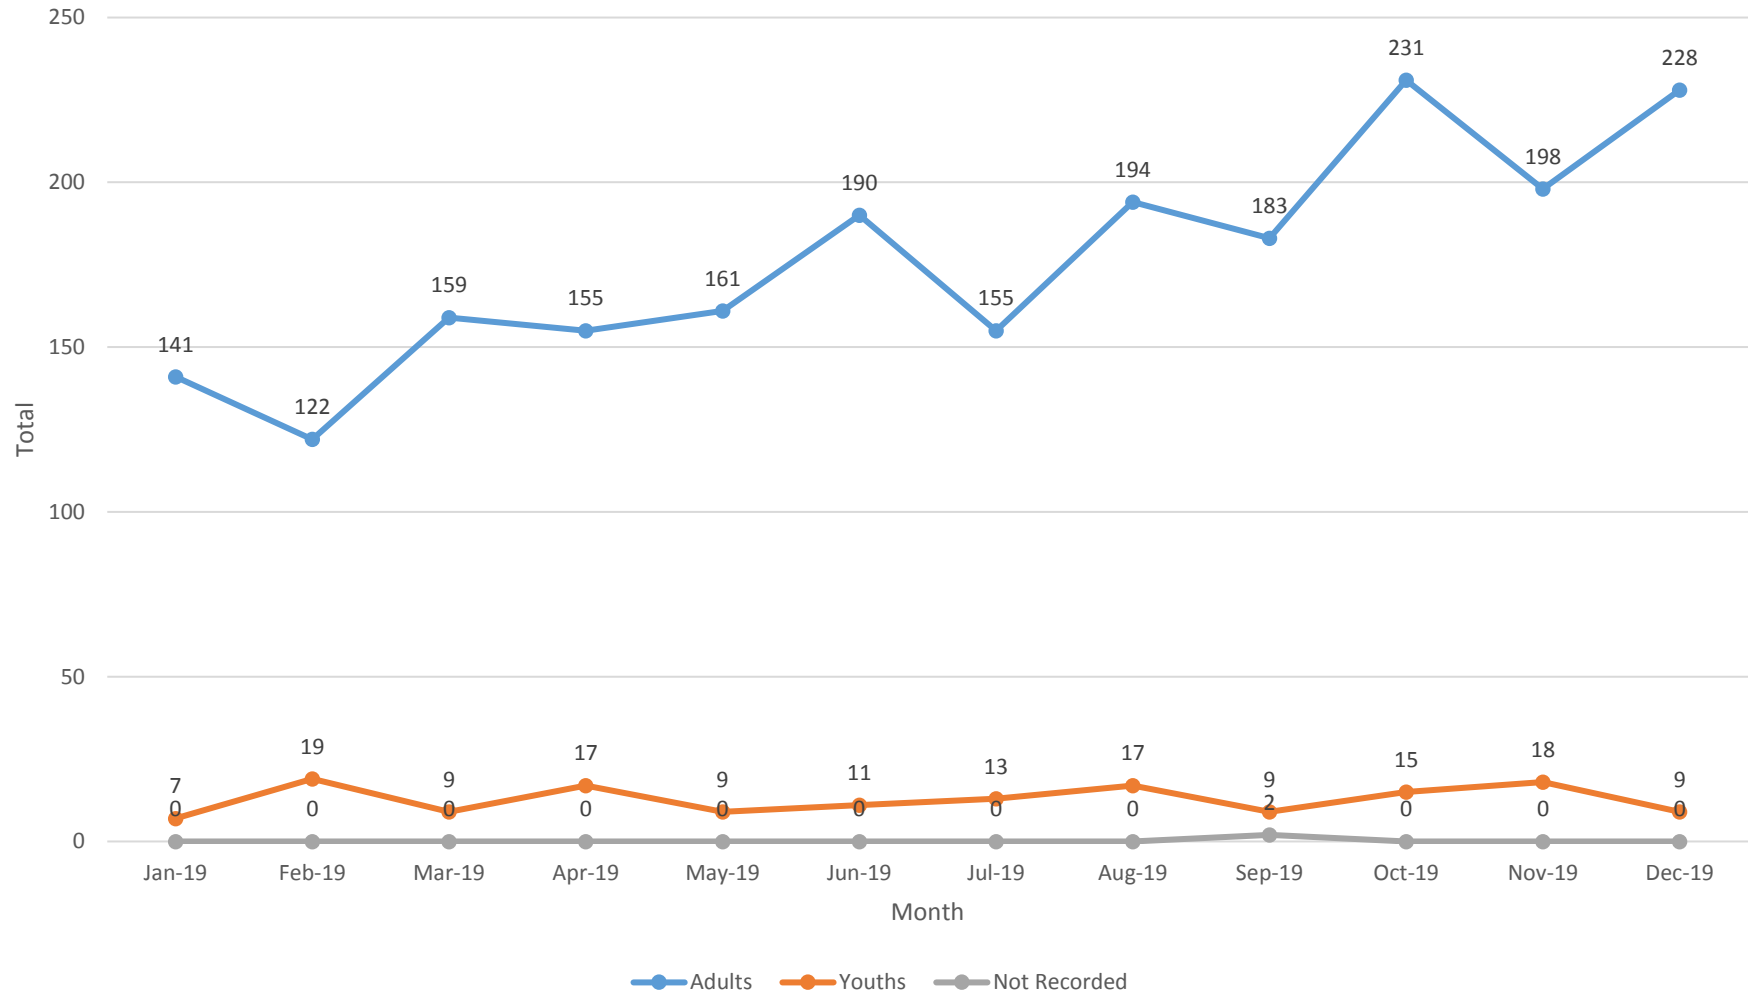

West Mercia

Worcester Custody - Use of Force (Prior to Custody) - Adults and Youths - 2019

Kidderminster Custody - Use of Force (Prior to Custody) - Adults and Youths - 2019

Hereford Custody - Use of Force (Prior to Custody) - Adults and Youths - 2019

—●— Adults —●— Youths —●— Not Recorded

Shrewsbury Custody - Use of Force (Prior to Custody) - Adults and Youths - 2019

Telford Custody - Use of Force (Prior to Custody) - Adults and Youths - 2019