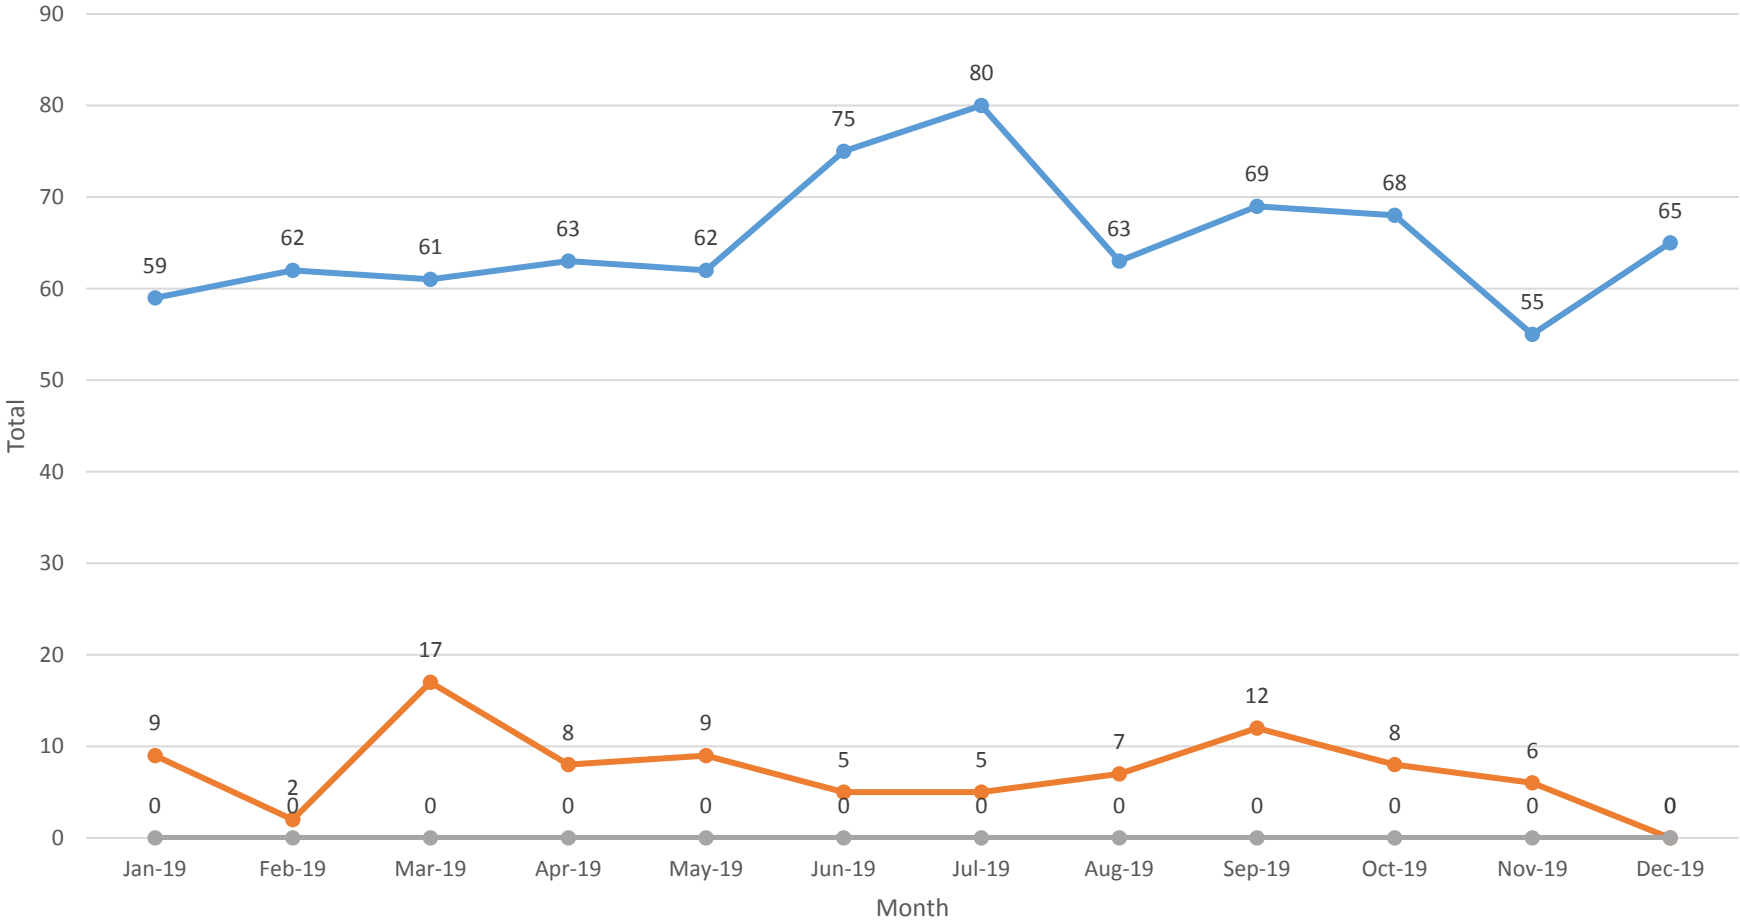

West Mercia

Worcester Custody - Use of Force (Prior to Custody) - Adults and Youths - 2019

Kidderminster Custody - Use of Force (Prior to Custody) - Adults and Youths - 2019

Hereford Custody - Use of Force (Prior to Custody) - Adults and Youths - 2019

—●— Adults —●— Youths —●— Not Recorded

Shrewsbury Custody - Use of Force (Prior to Custody) - Adults and Youths - 2019

Telford Custody - Use of Force (Prior to Custody) - Adults and Youths - 2019