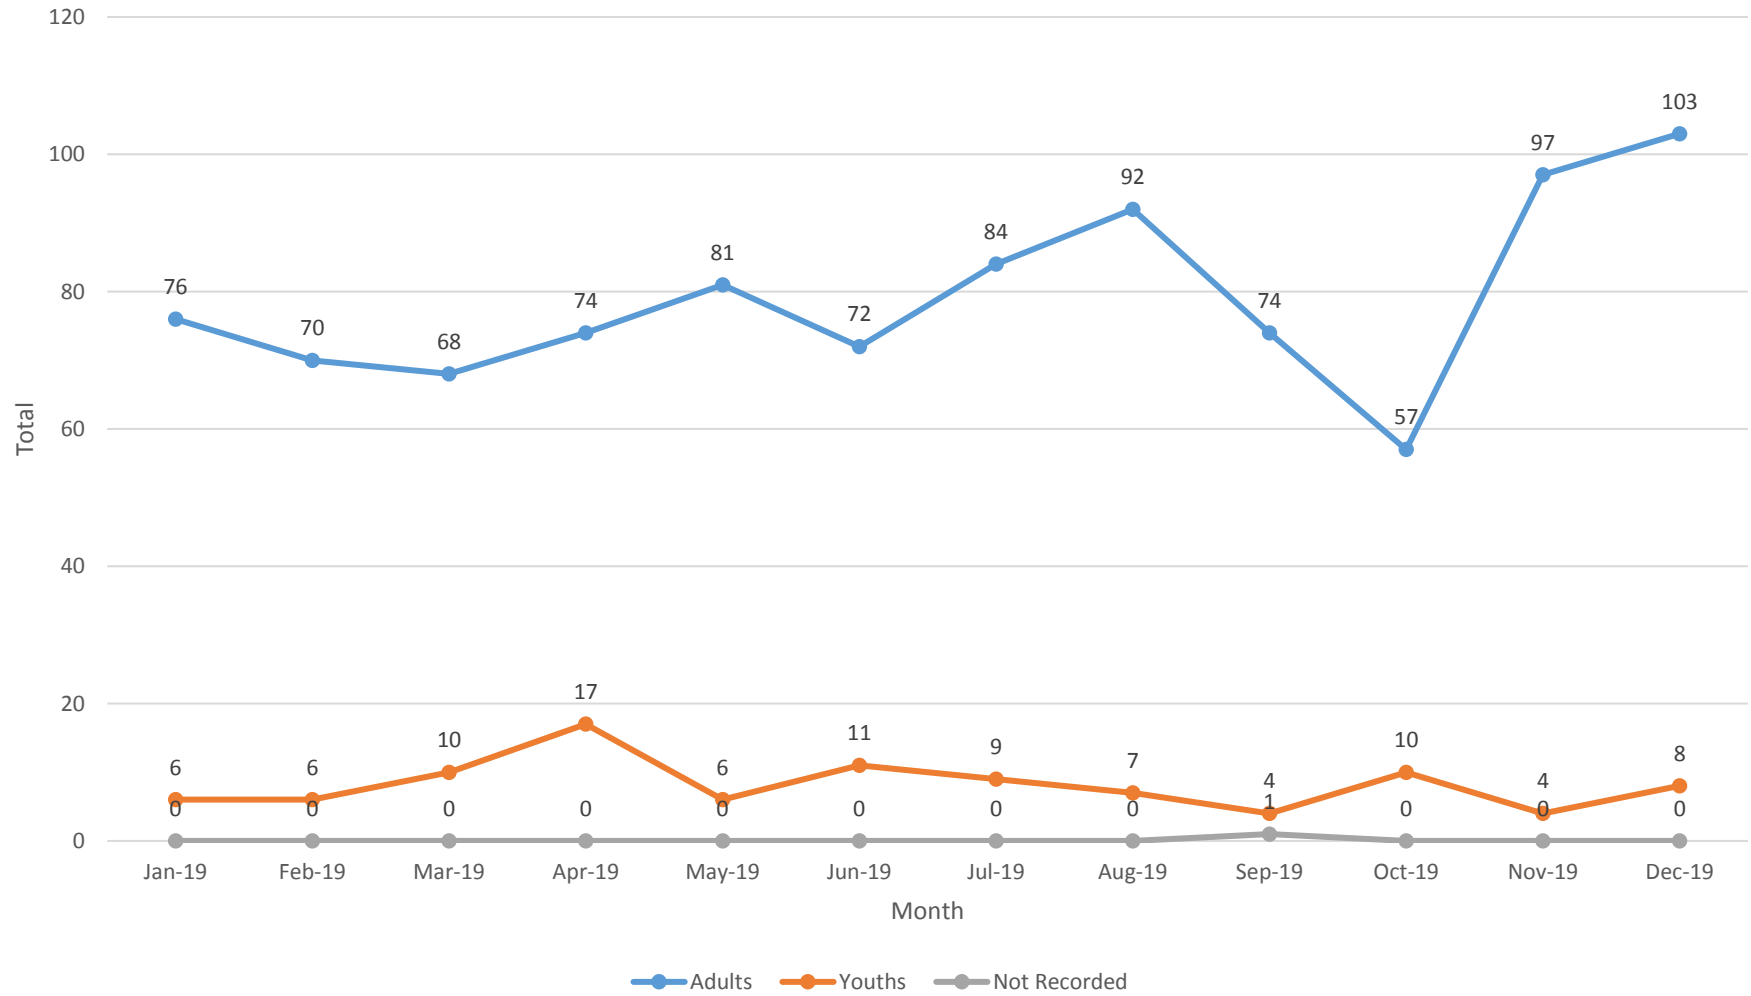

West Mercia

Worcester Custody - Use of Force (Prior to Custody) - Adults and Youths - 2019

Kidderminster Custody - Use of Force (Prior to Custody) - Adults and Youths - 2019

Hereford Custody - Use of Force (Prior to Custody) - Adults and Youths - 2019

—●— Adults —●— Youths —●— Not Recorded

Shrewsbury Custody - Use of Force (Prior to Custody) - Adults and Youths - 2019

Telford Custody - Use of Force (Prior to Custody) - Adults and Youths - 2019