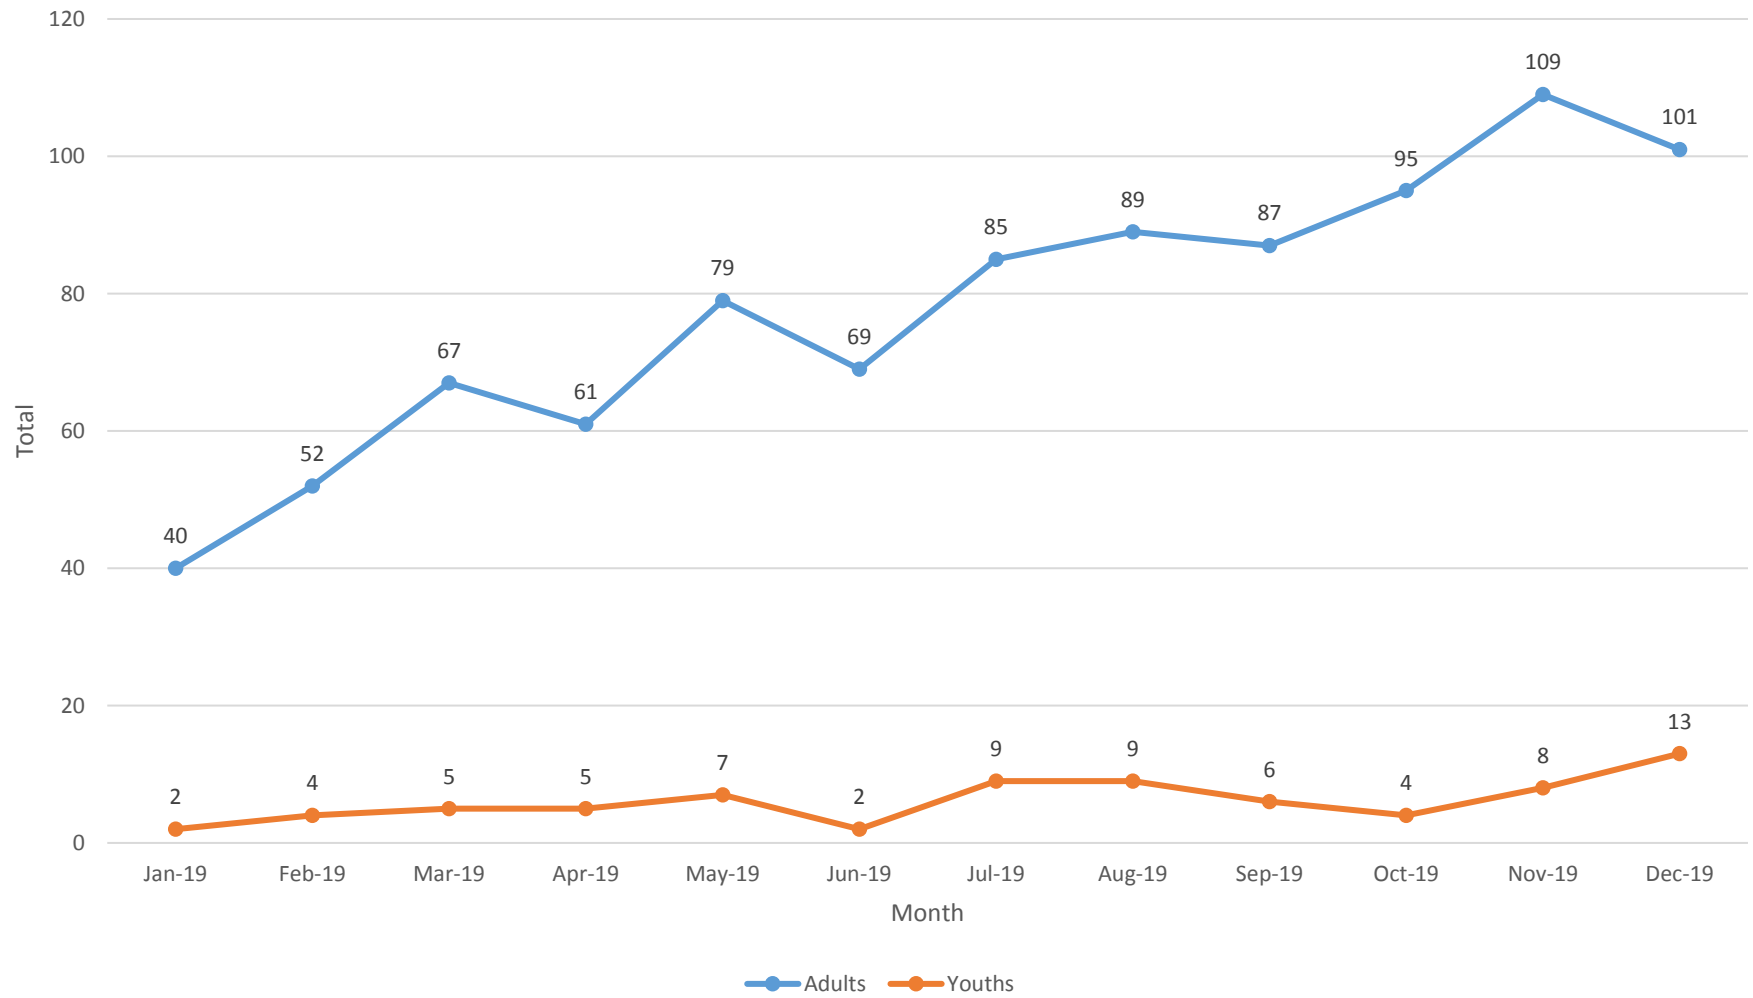

West Mercia

Worcester Custody - Use of Force (Prior to Custody) - Adults and Youths - 2019

Kidderminster Custody - Use of Force (Prior to Custody) - Adults and Youths - 2019

Hereford Custody - Use of Force (Prior to Custody) - Adults and Youths - 2019

—●— Adults —●— Youths —●— Not Recorded

Shrewsbury Custody - Use of Force (Prior to Custody) - Adults and Youths - 2019

Telford Custody - Use of Force (Prior to Custody) - Adults and Youths - 2019