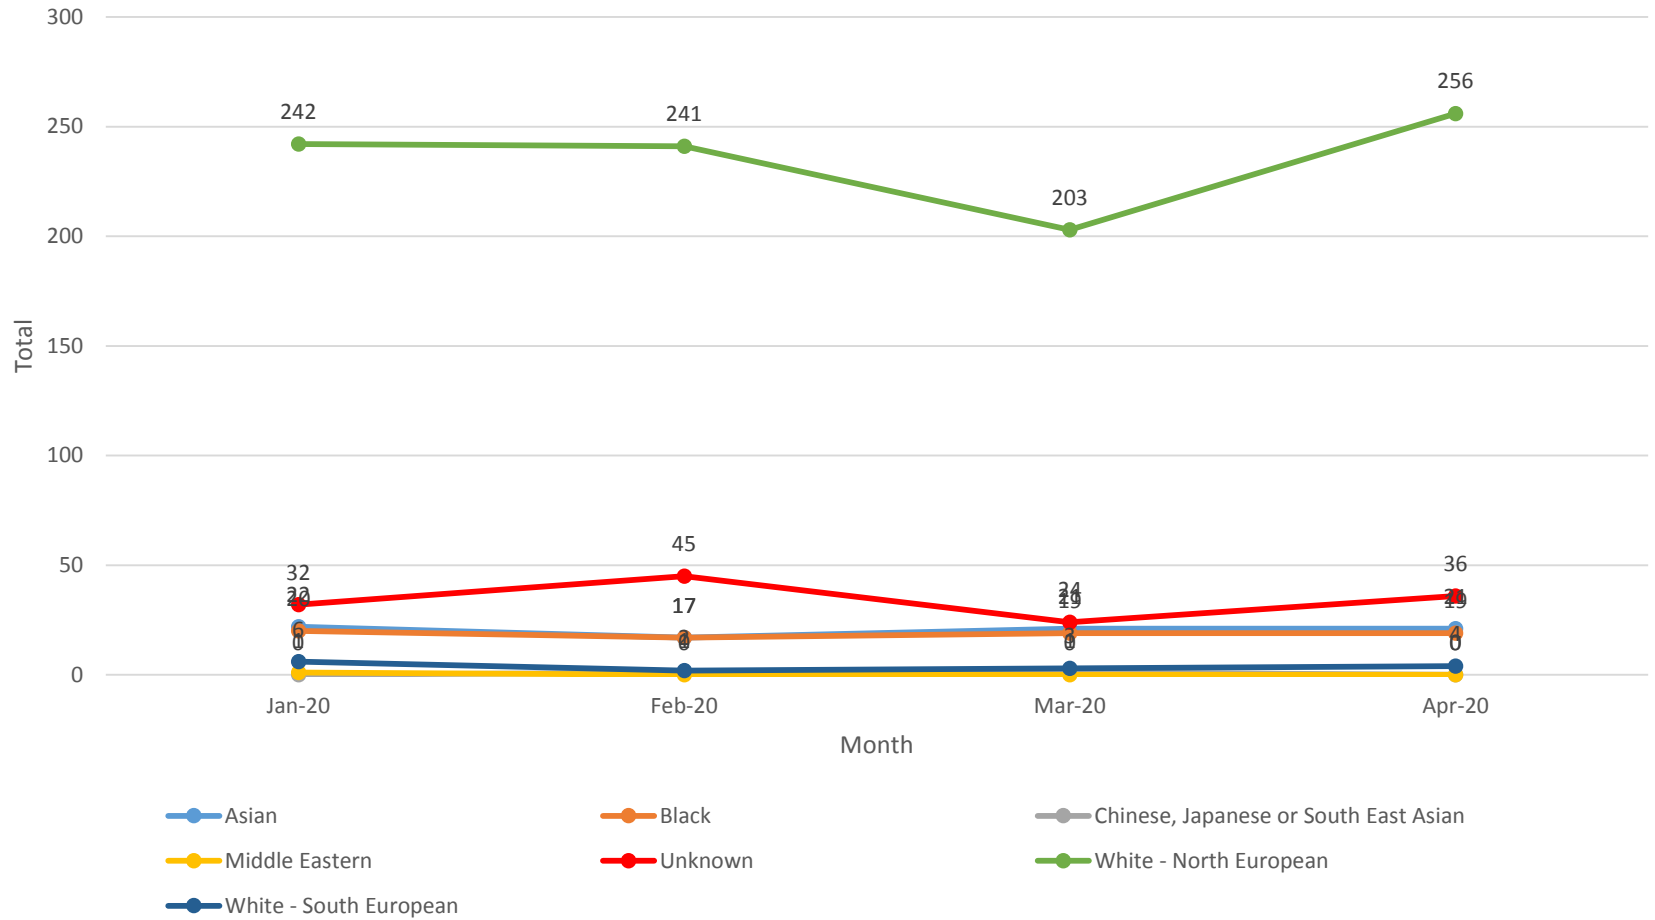

West Mercia

Hereford Custody - Arrests by Month - Ethnicity - 2020

- Asian
- Black
- Chinese, Japanese or South East Asian
- Middle Eastern
- Unknown
- White - North European
- White - South European

Kidderminster Custody - Arrests by Month - Ethnicity - 2020

Shrewsbury Custody - Arrests by Month - Ethnicity - 2020

Telford Custody - Arrests by Month - Ethnicity - 2020

Worcester Custody - Arrests by Month - Ethnicity - 2020