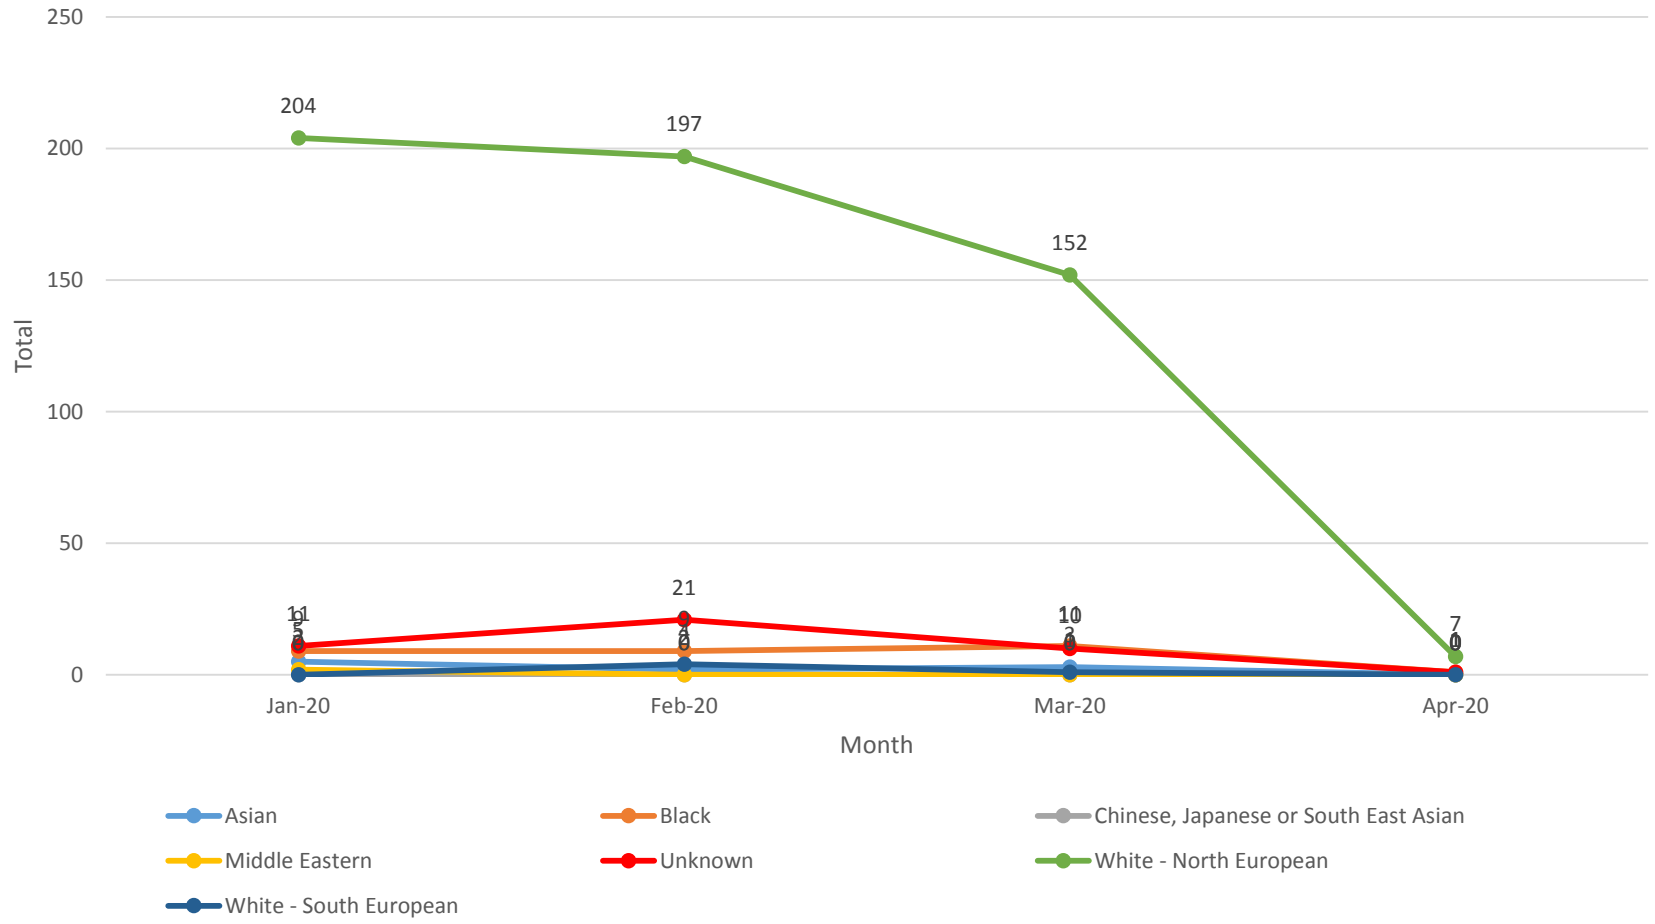

West Mercia

Hereford Custody - Arrests by Month - Ethnicity - 2020

- Asian
- Black
- Chinese, Japanese or South East Asian
- Middle Eastern
- Unknown
- White - North European
- White - South European

Kidderminster Custody - Arrests by Month - Ethnicity - 2020

Shrewsbury Custody - Arrests by Month - Ethnicity - 2020

Telford Custody - Arrests by Month - Ethnicity - 2020

Worcester Custody - Arrests by Month - Ethnicity - 2020