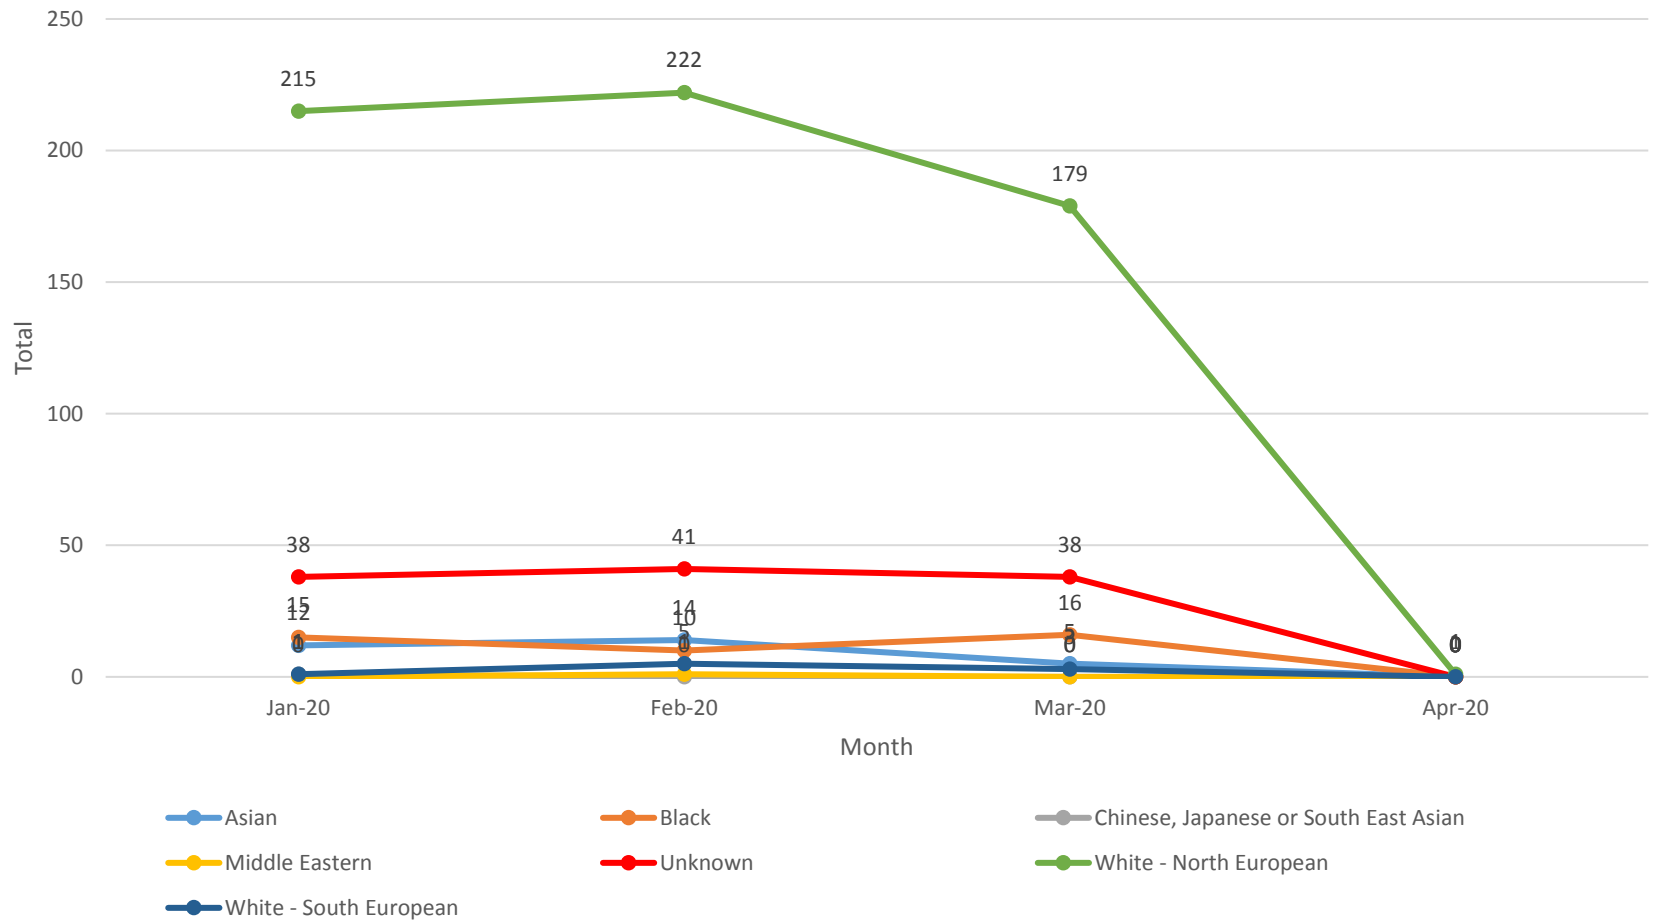

West Mercia

Hereford Custody - Arrests by Month - Ethnicity - 2020

- Asian
- Black
- Chinese, Japanese or South East Asian
- Middle Eastern
- Unknown
- White - North European
- White - South European

Kidderminster Custody - Arrests by Month - Ethnicity - 2020

Shrewsbury Custody - Arrests by Month - Ethnicity - 2020

Telford Custody - Arrests by Month - Ethnicity - 2020

Worcester Custody - Arrests by Month - Ethnicity - 2020