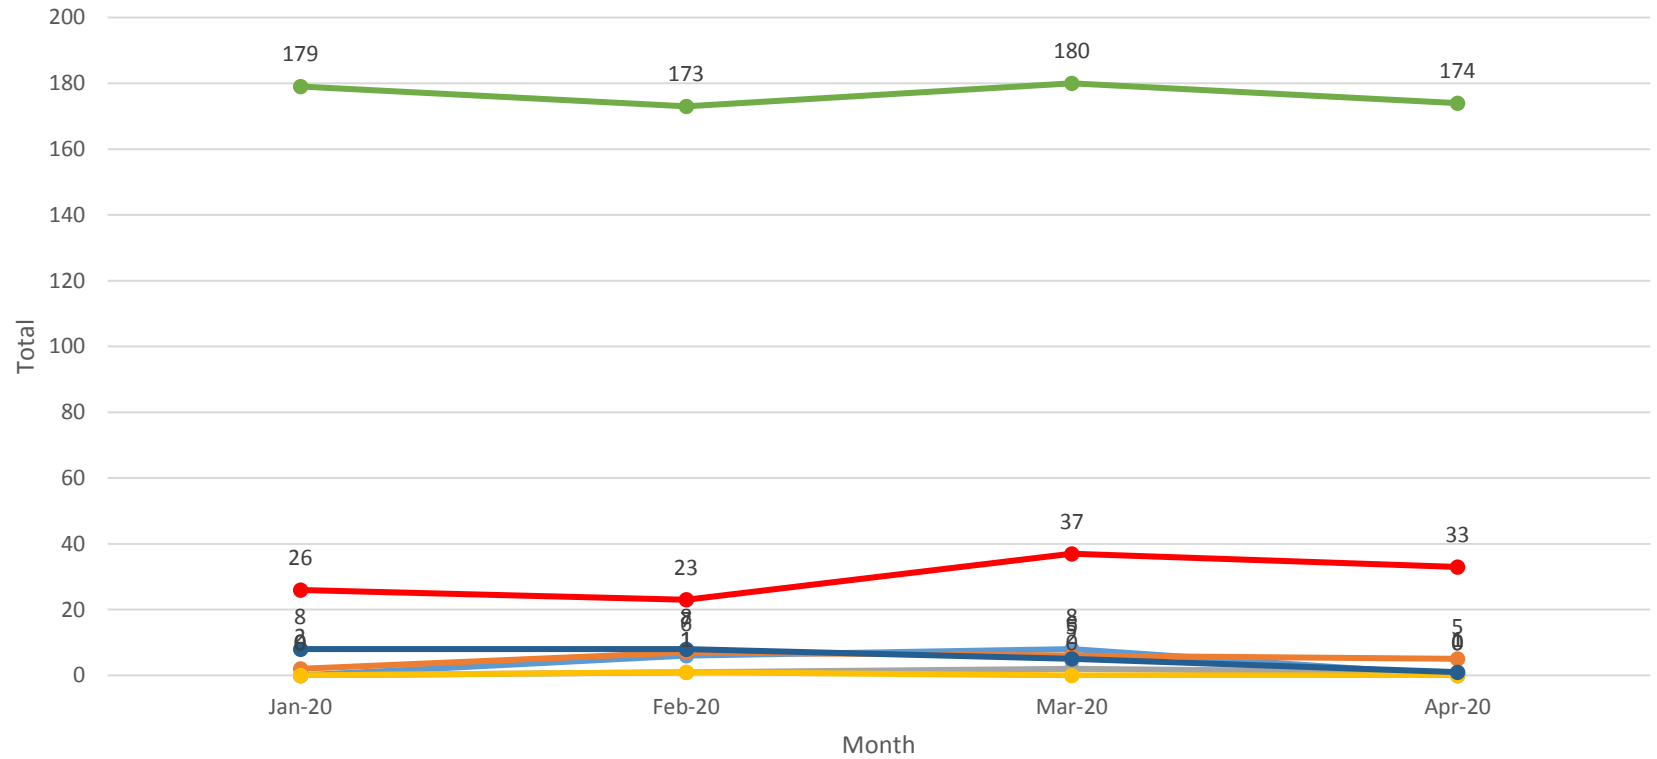

West Mercia

Hereford Custody - Arrests by Month - Ethnicity - 2020

- Asian
- Black
- Chinese, Japanese or South East Asian
- Middle Eastern
- Unknown
- White - North European
- White - South European

Kidderminster Custody - Arrests by Month - Ethnicity - 2020

Shrewsbury Custody - Arrests by Month - Ethnicity - 2020

Telford Custody - Arrests by Month - Ethnicity - 2020

Worcester Custody - Arrests by Month - Ethnicity - 2020