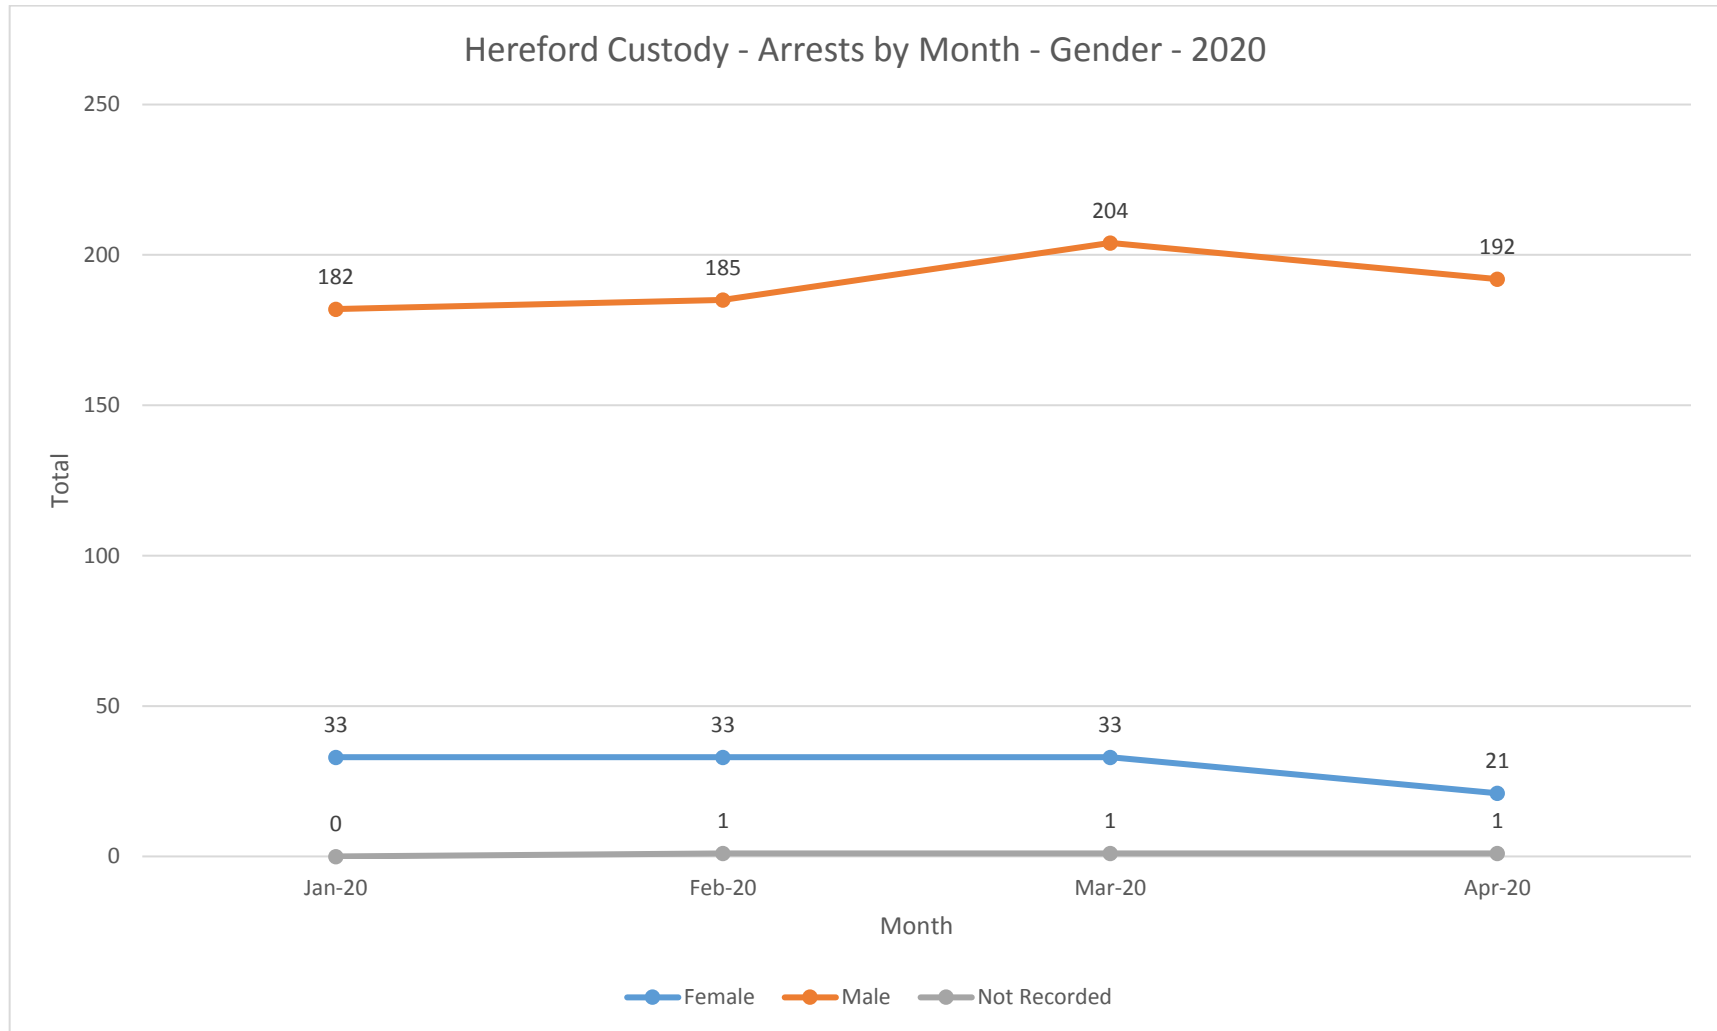

West Mercia

Kidderminster Custody - Arrests by Month - Gender - 2020

Shrewsbury Custody - Arrests by Month - Gender - 2020

Telford Custody - Arrests by Month - Gender - 2020

Worcester Custody - Arrests by Month - Gender - 2020