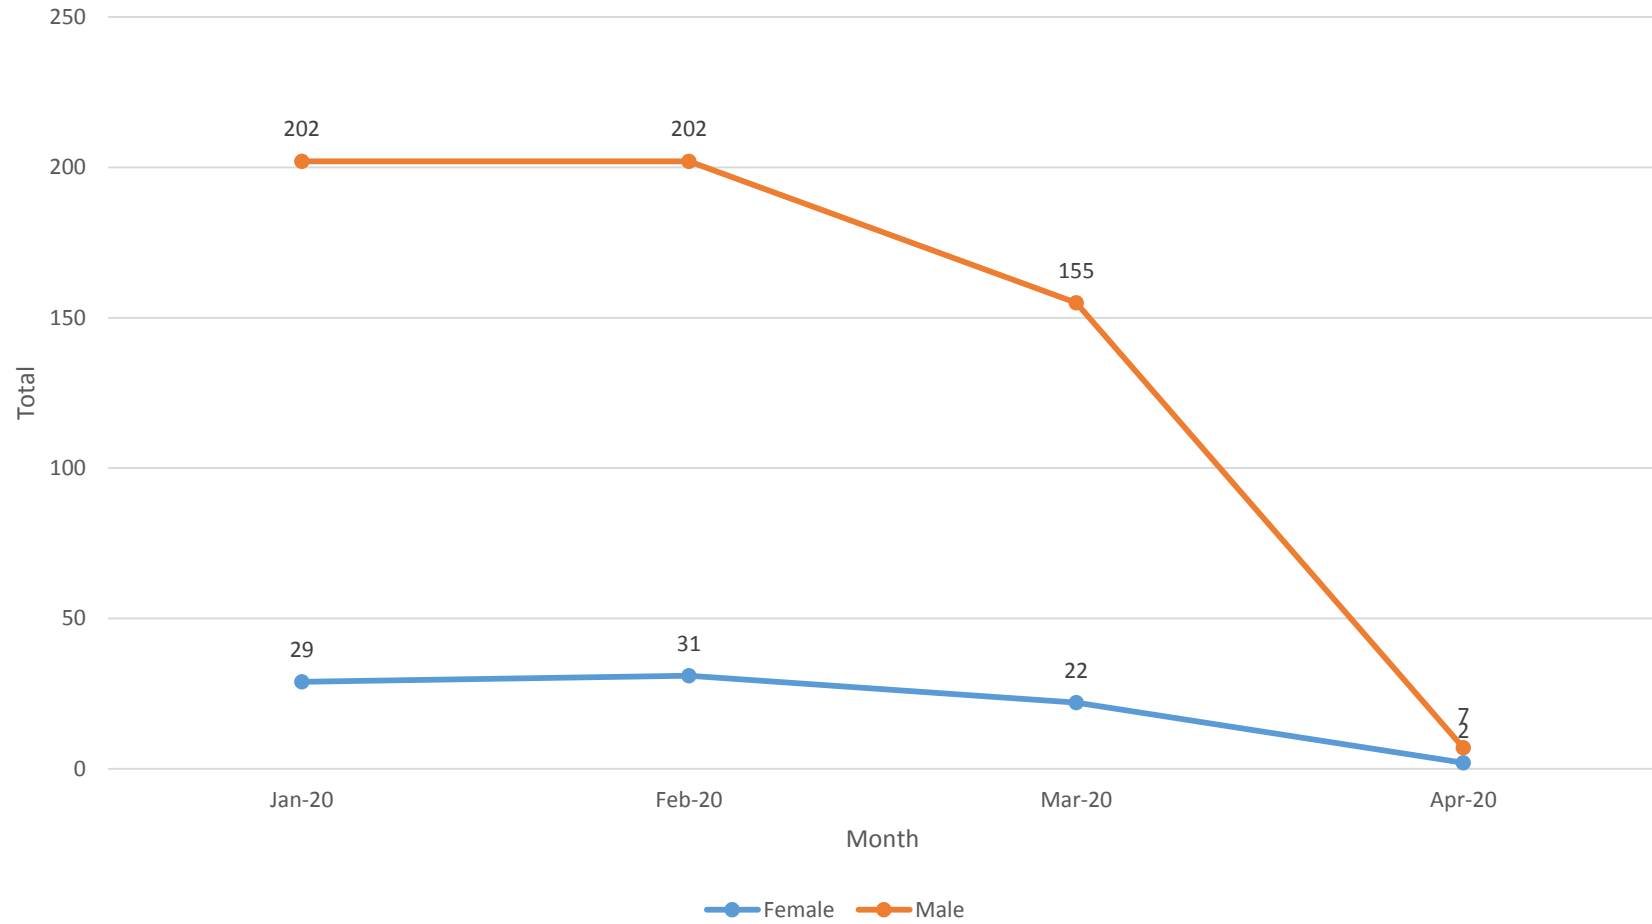

West Mercia

Kidderminster Custody - Arrests by Month - Gender - 2020

Shrewsbury Custody - Arrests by Month - Gender - 2020

Telford Custody - Arrests by Month - Gender - 2020

Worcester Custody - Arrests by Month - Gender - 2020