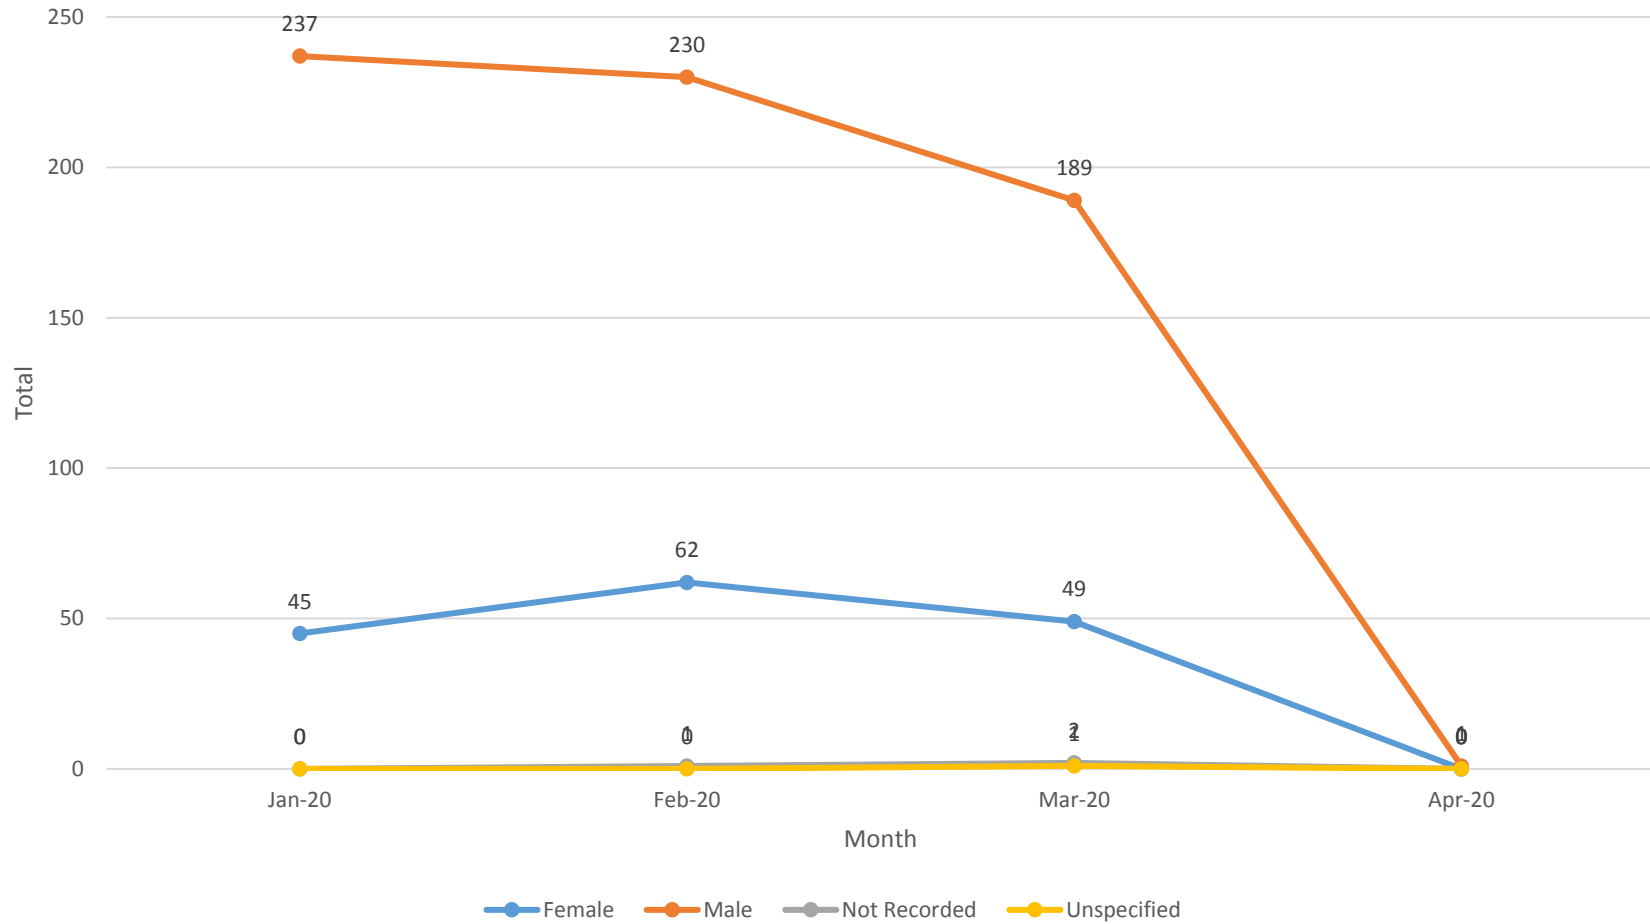

West Mercia

Kidderminster Custody - Arrests by Month - Gender - 2020

Shrewsbury Custody - Arrests by Month - Gender - 2020

Telford Custody - Arrests by Month - Gender - 2020

Worcester Custody - Arrests by Month - Gender - 2020