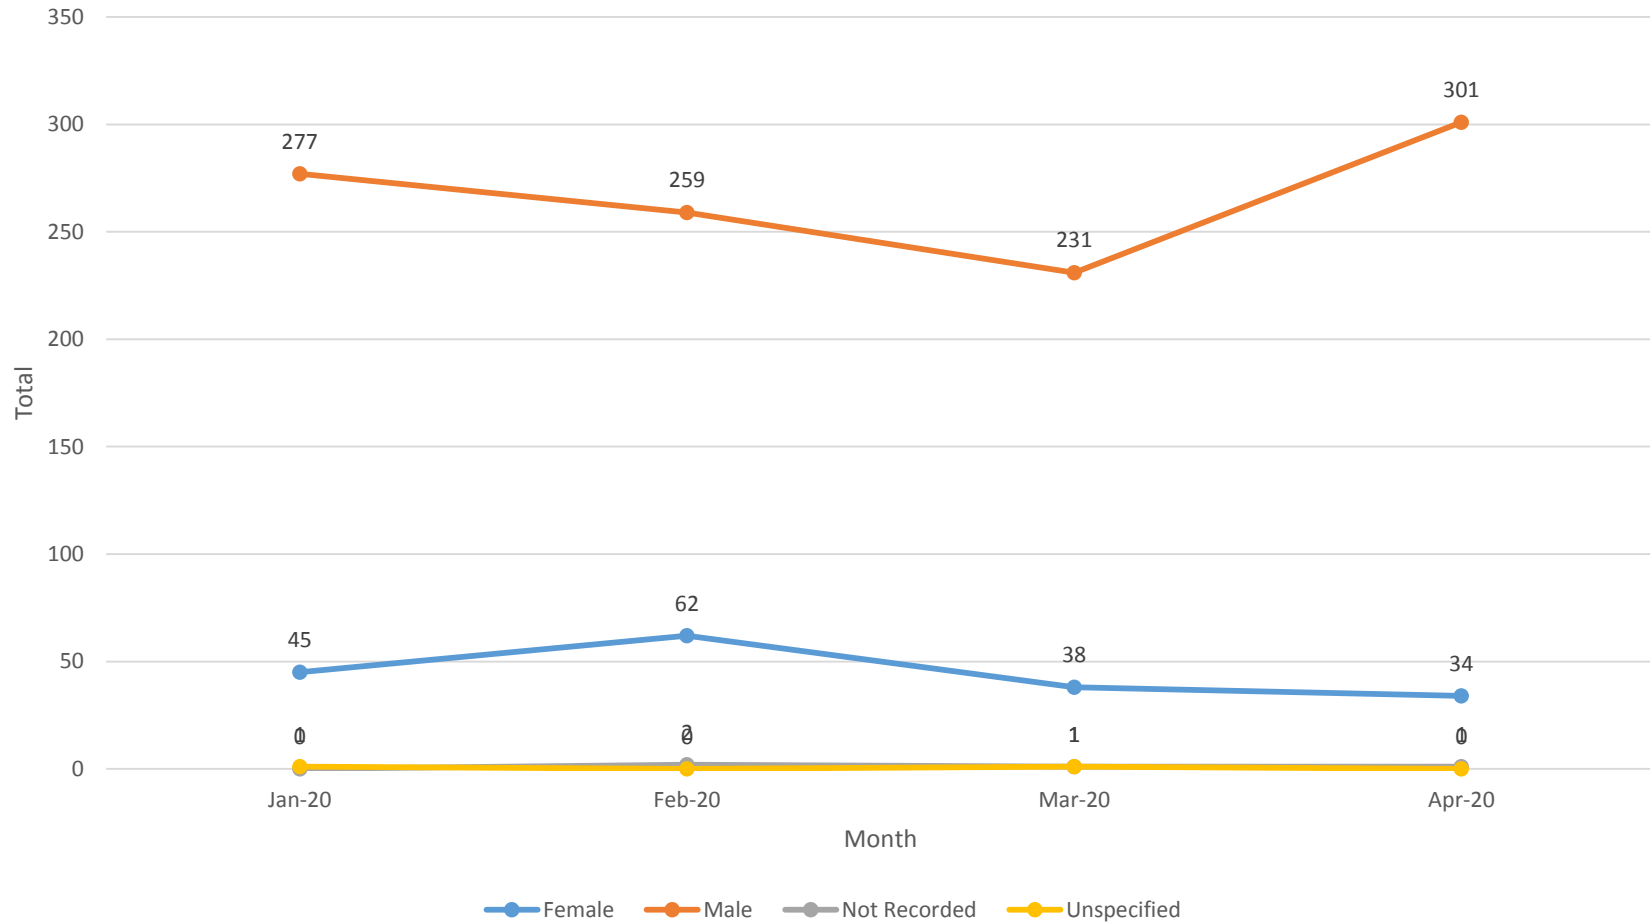

West Mercia

Kidderminster Custody - Arrests by Month - Gender - 2020

Shrewsbury Custody - Arrests by Month - Gender - 2020

Telford Custody - Arrests by Month - Gender - 2020

Worcester Custody - Arrests by Month - Gender - 2020