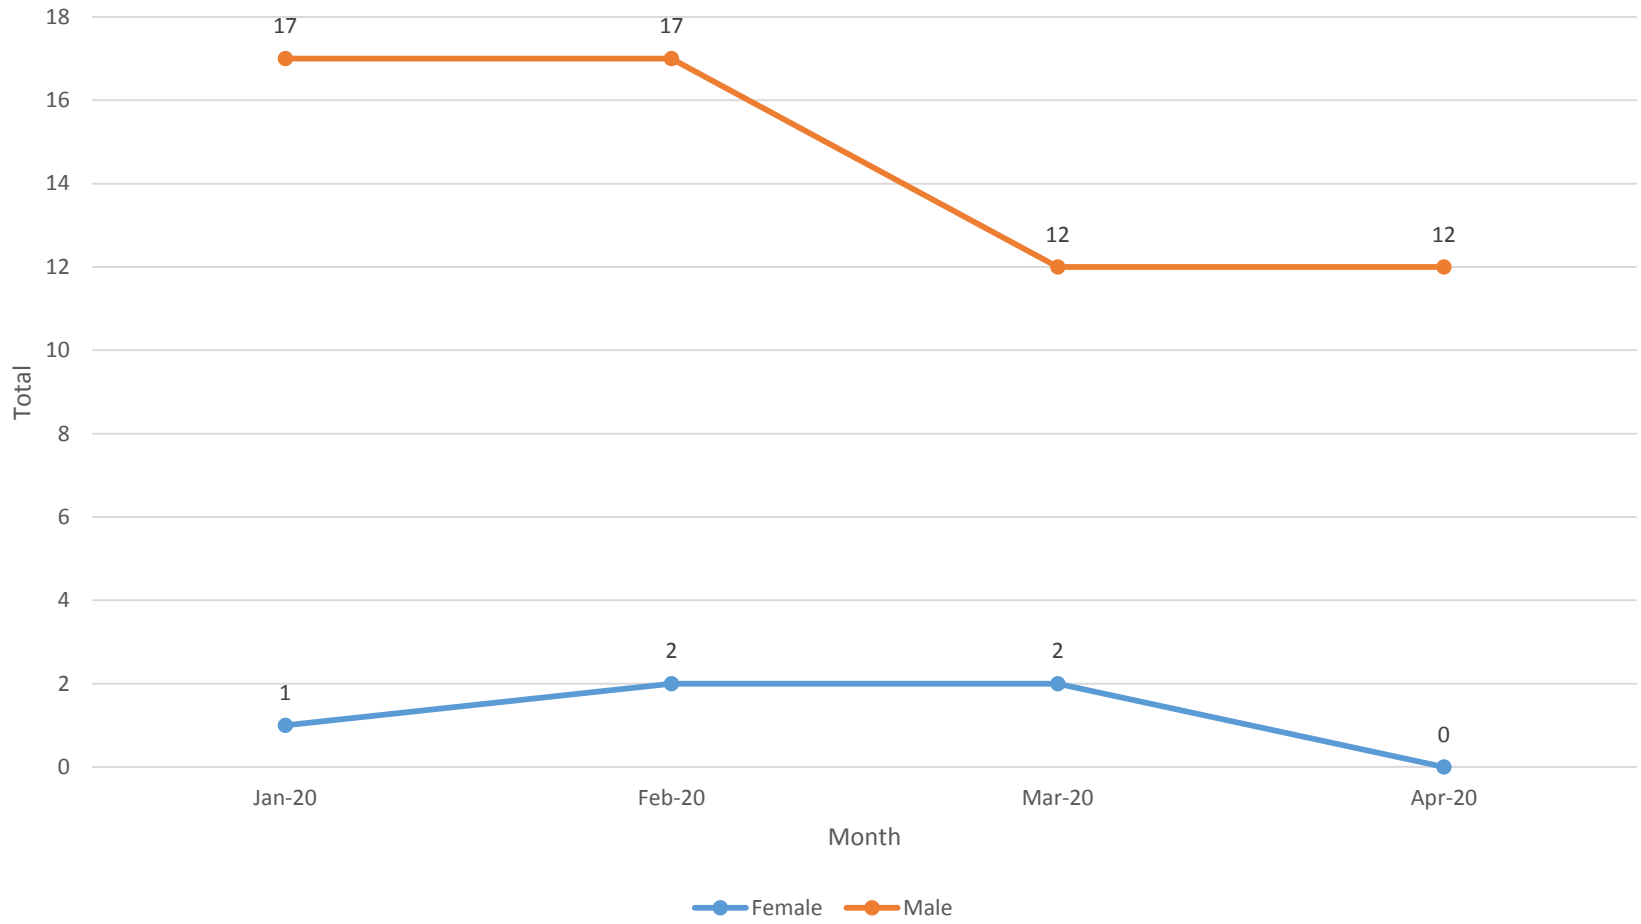

West Mercia

Kidderminster Custody - Strip Searches - Gender - 2020

Hereford Custody - Strip Searches - Gender - 2020

Shrewsbury Custody - Strip Searches - Gender - 2020

Telford Custody - Strip Searches - Gender - 2020