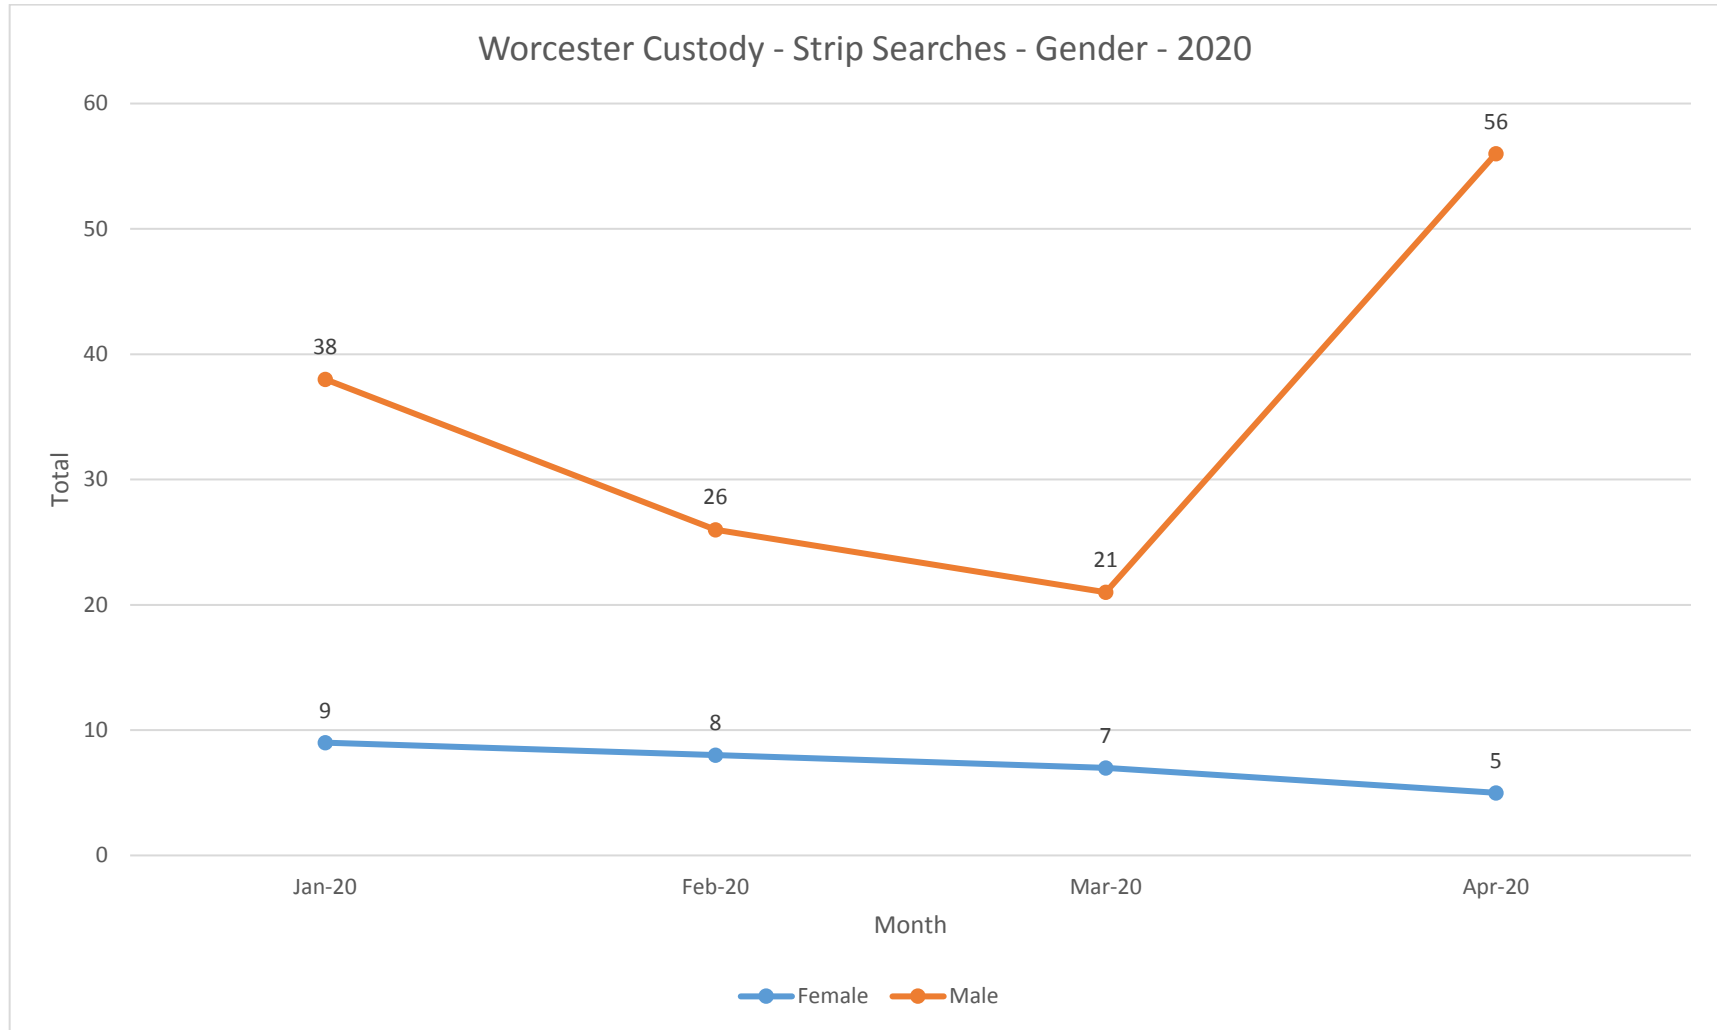

West Mercia

Kidderminster Custody - Strip Searches - Gender - 2020

Hereford Custody - Strip Searches - Gender - 2020

Shrewsbury Custody - Strip Searches - Gender - 2020

Telford Custody - Strip Searches - Gender - 2020