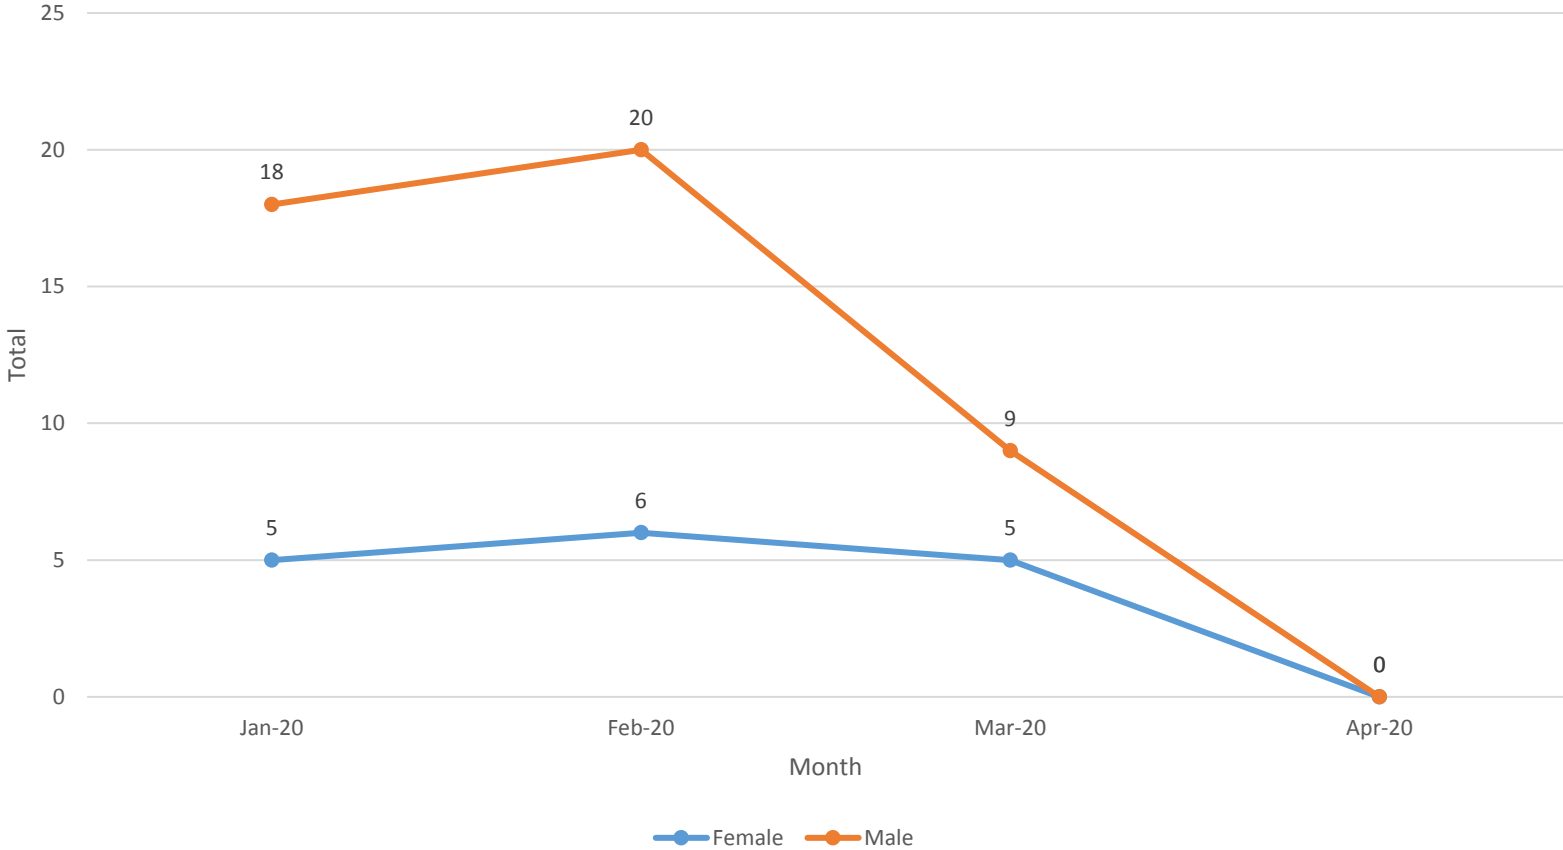

West Mercia

Kidderminster Custody - Strip Searches - Gender - 2020

Hereford Custody - Strip Searches - Gender - 2020

Shrewsbury Custody - Strip Searches - Gender - 2020

Telford Custody - Strip Searches - Gender - 2020