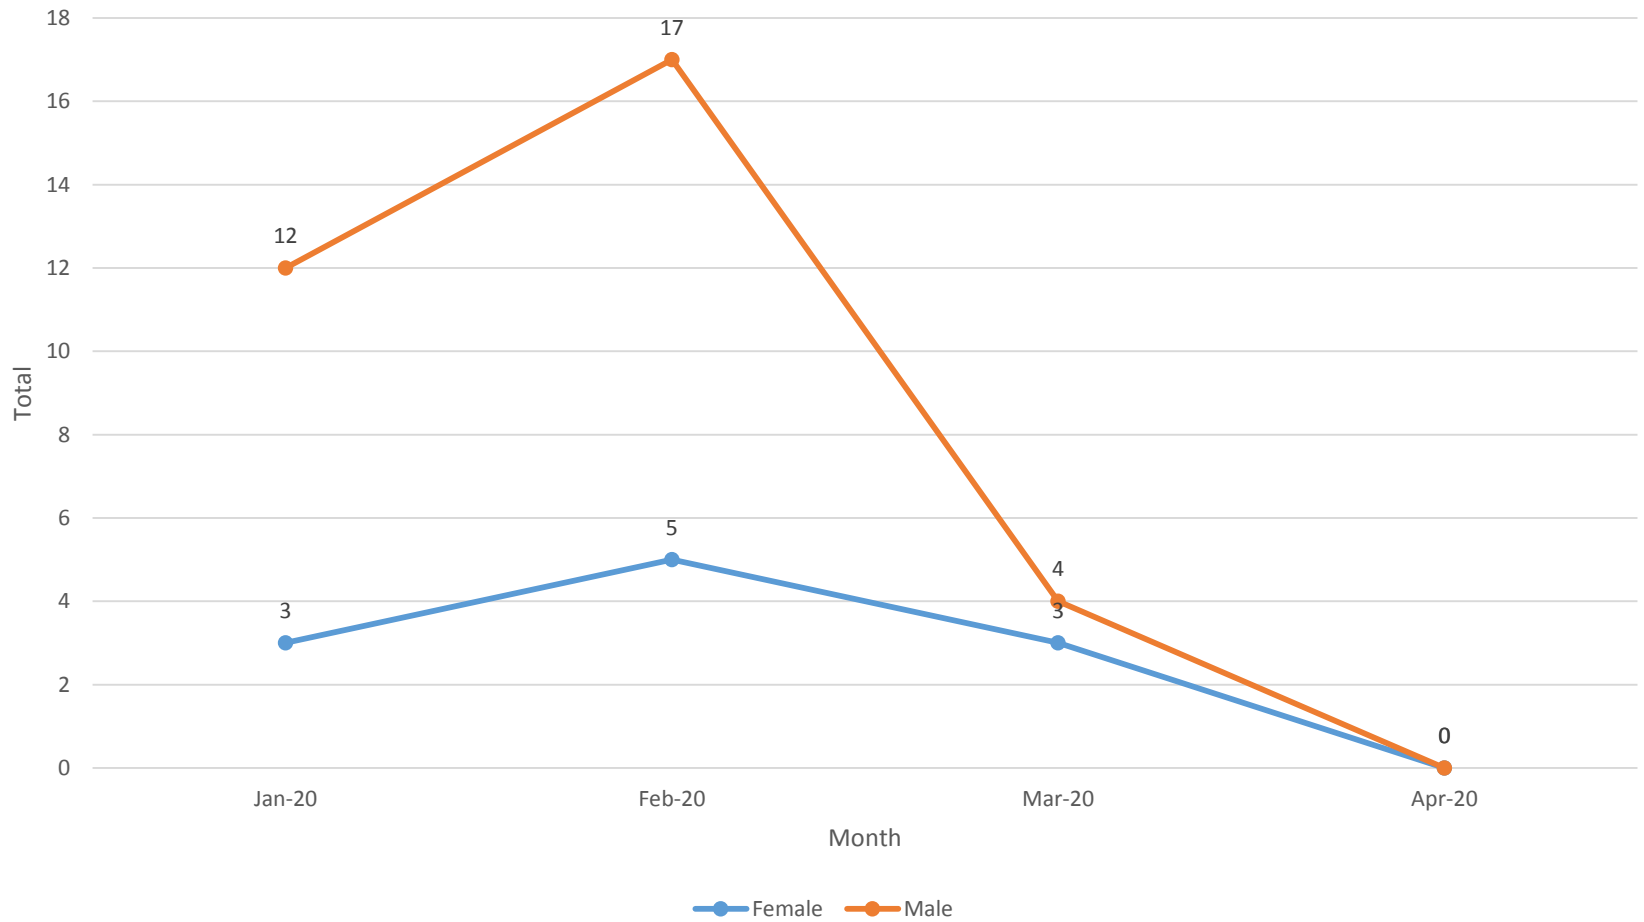

West Mercia

Kidderminster Custody - Strip Searches - Gender - 2020

Hereford Custody - Strip Searches - Gender - 2020

Shrewsbury Custody - Strip Searches - Gender - 2020

Telford Custody - Strip Searches - Gender - 2020