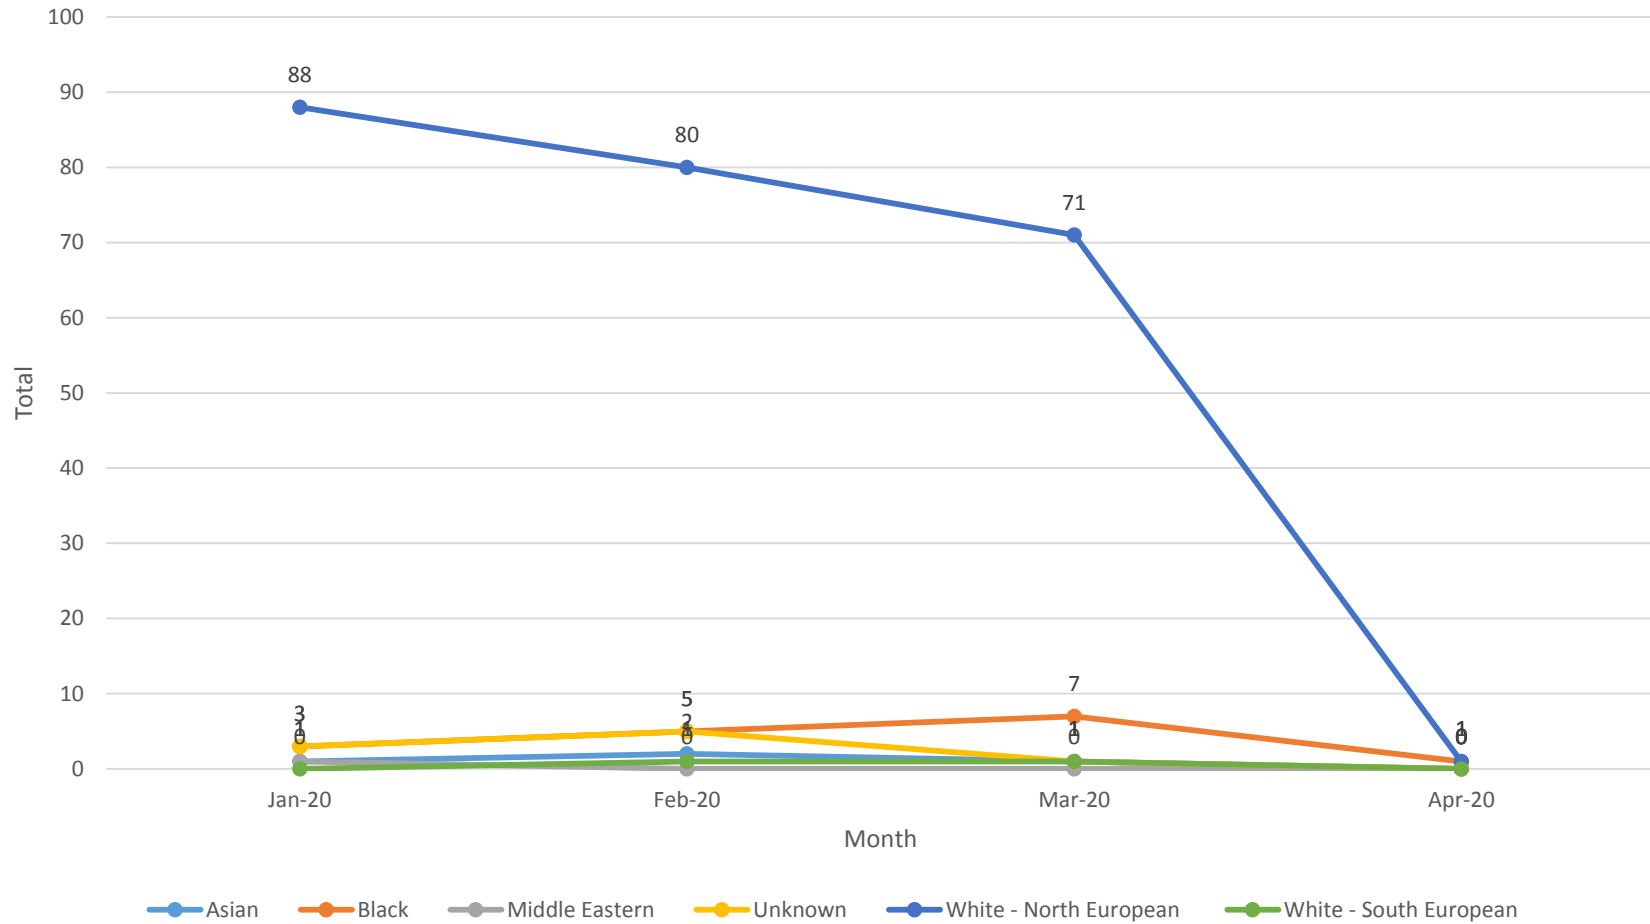

## Worcester Custody - Use of Force (Prior to Custody) - Ethnicity - 2020

Kidderminster Custody - Use of Force (Prior to Custody) - Ethnicity - 2020

Hereford Custody - Use of Force (Prior to Custody) - Ethnicity - 2020

Shrewsbury Custody - Use of Force (Prior to Custody) - Ethnicity - 2020

Telford Custody - Use of Force (Prior to Custody) - Ethnicity - 2020