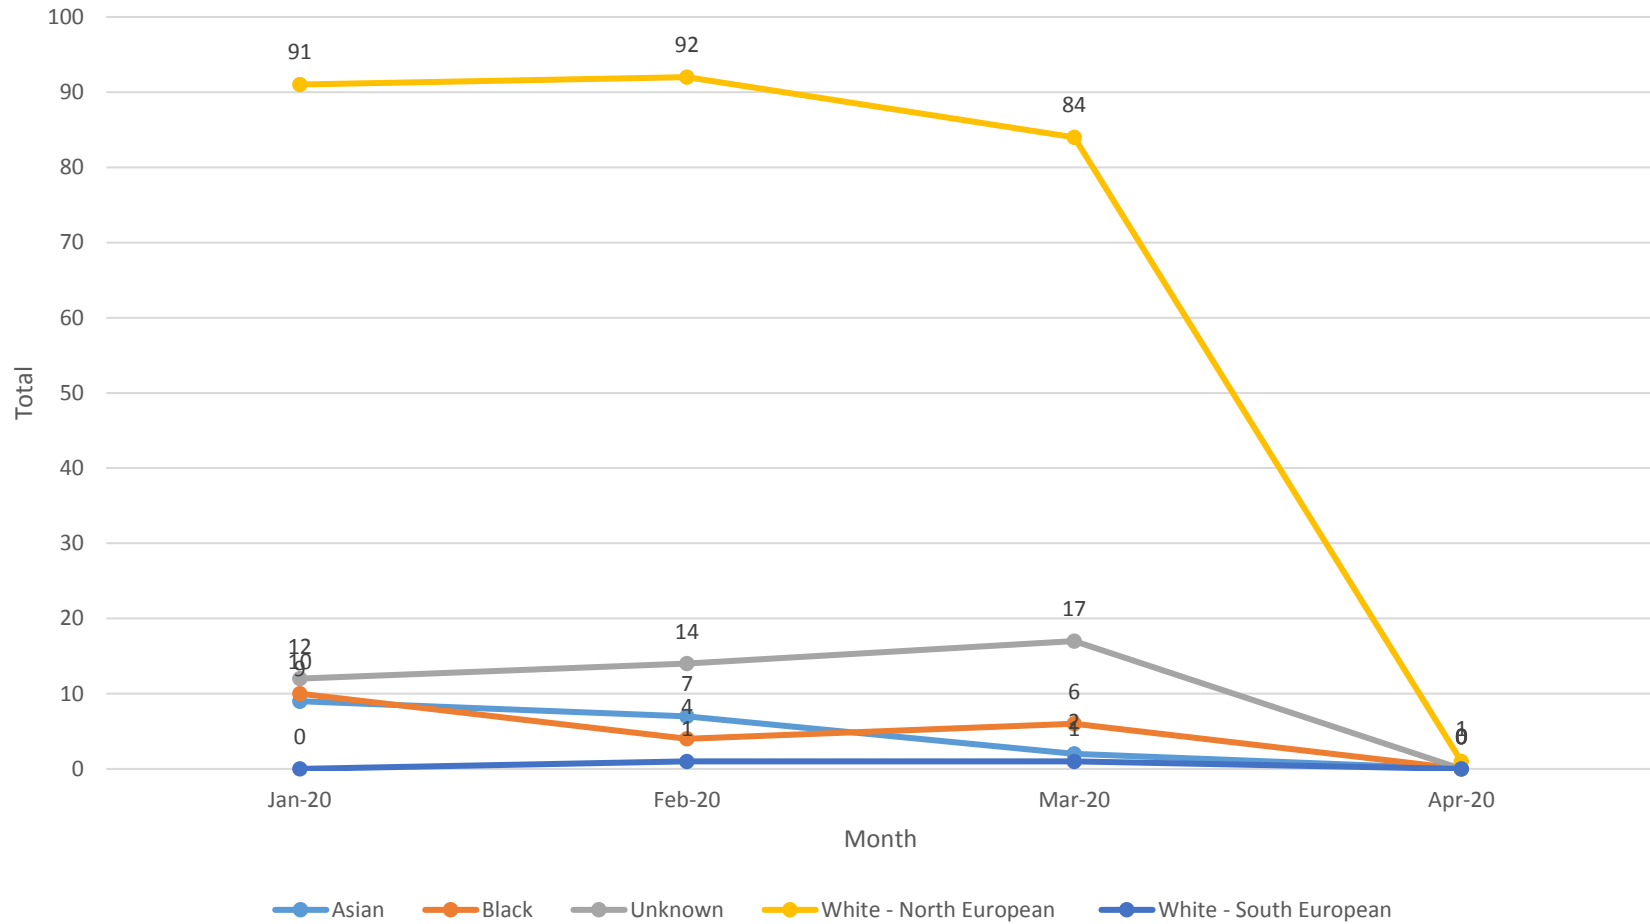

# West Mercia

## Worcester Custody - Use of Force (Prior to Custody) - Ethnicity - 2020

Kidderminster Custody - Use of Force (Prior to Custody) - Ethnicity - 2020

Hereford Custody - Use of Force (Prior to Custody) - Ethnicity - 2020

Shrewsbury Custody - Use of Force (Prior to Custody) - Ethnicity - 2020

Telford Custody - Use of Force (Prior to Custody) - Ethnicity - 2020