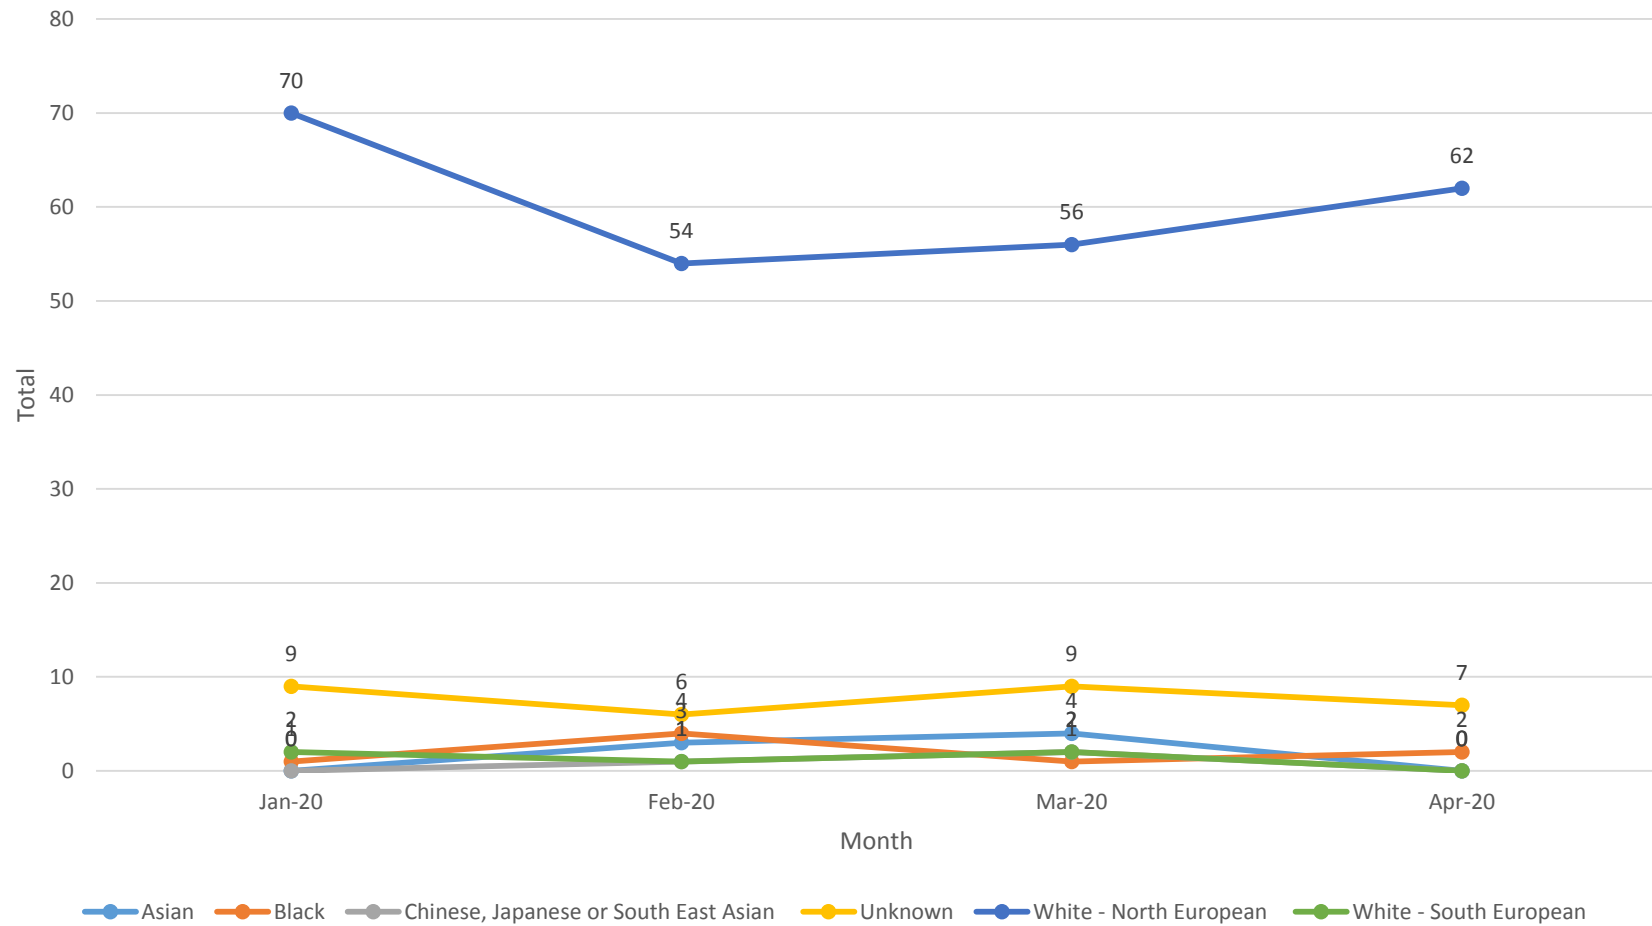

# West Mercia

## Worcester Custody - Use of Force (Prior to Custody) - Ethnicity - 2020

Kidderminster Custody - Use of Force (Prior to Custody) - Ethnicity - 2020

Hereford Custody - Use of Force (Prior to Custody) - Ethnicity - 2020

Shrewsbury Custody - Use of Force (Prior to Custody) - Ethnicity - 2020

Telford Custody - Use of Force (Prior to Custody) - Ethnicity - 2020