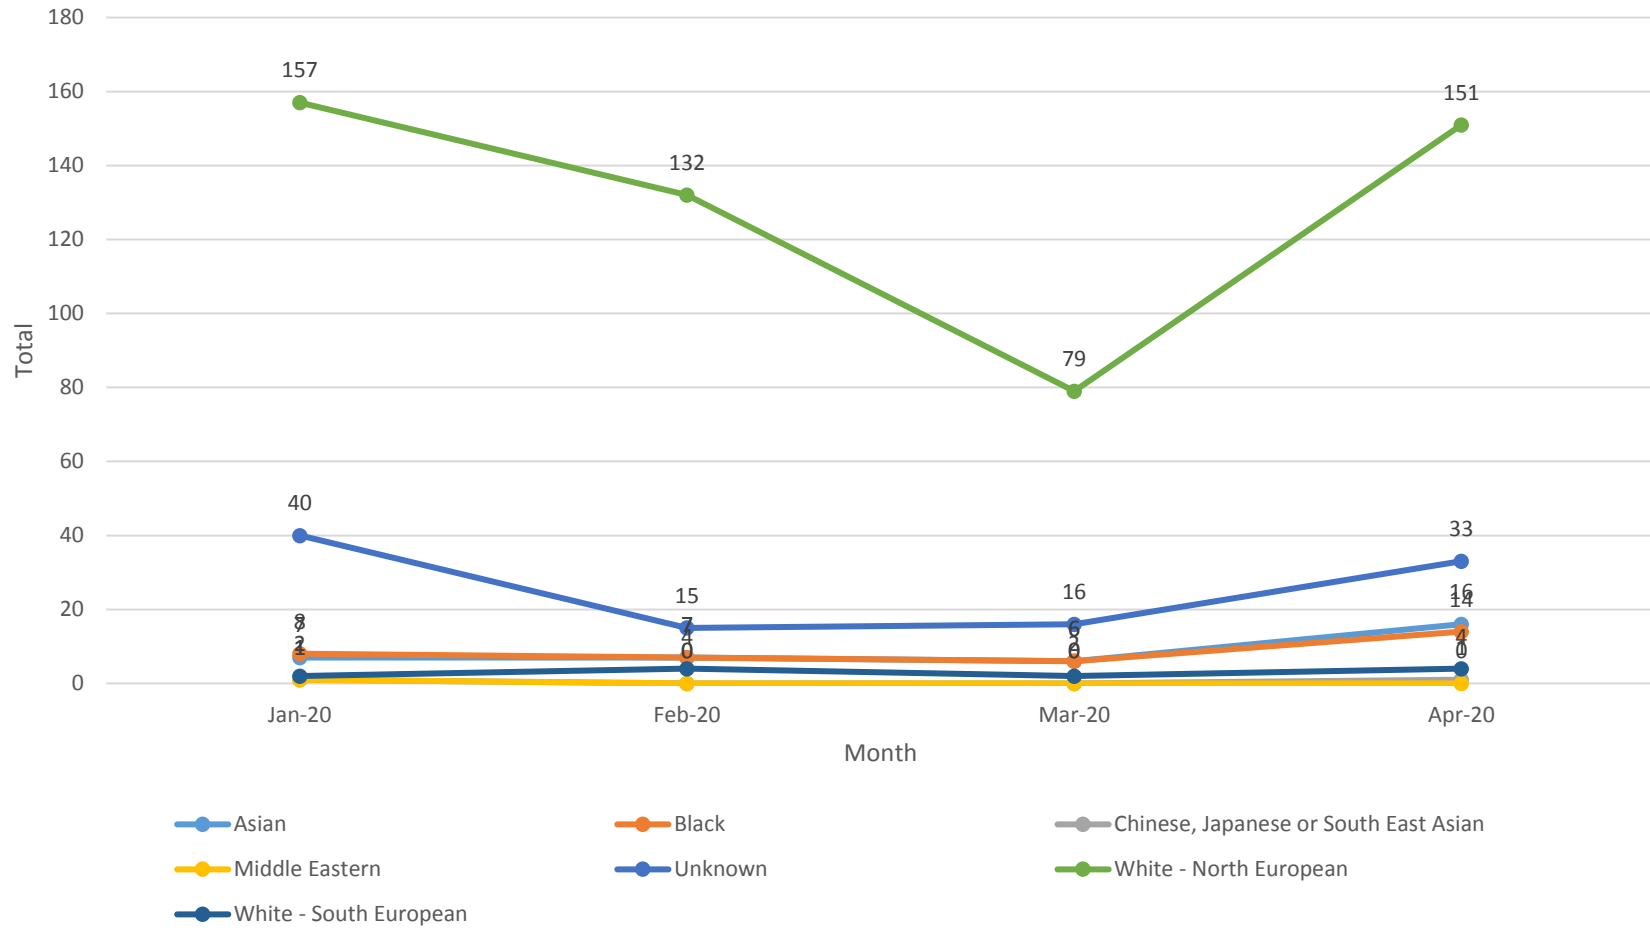

# West Mercia

## Worcester Custody - Use of Force (Prior to Custody) - Ethnicity - 2020

Kidderminster Custody - Use of Force (Prior to Custody) - Ethnicity - 2020

Hereford Custody - Use of Force (Prior to Custody) - Ethnicity - 2020

Shrewsbury Custody - Use of Force (Prior to Custody) - Ethnicity - 2020

Telford Custody - Use of Force (Prior to Custody) - Ethnicity - 2020