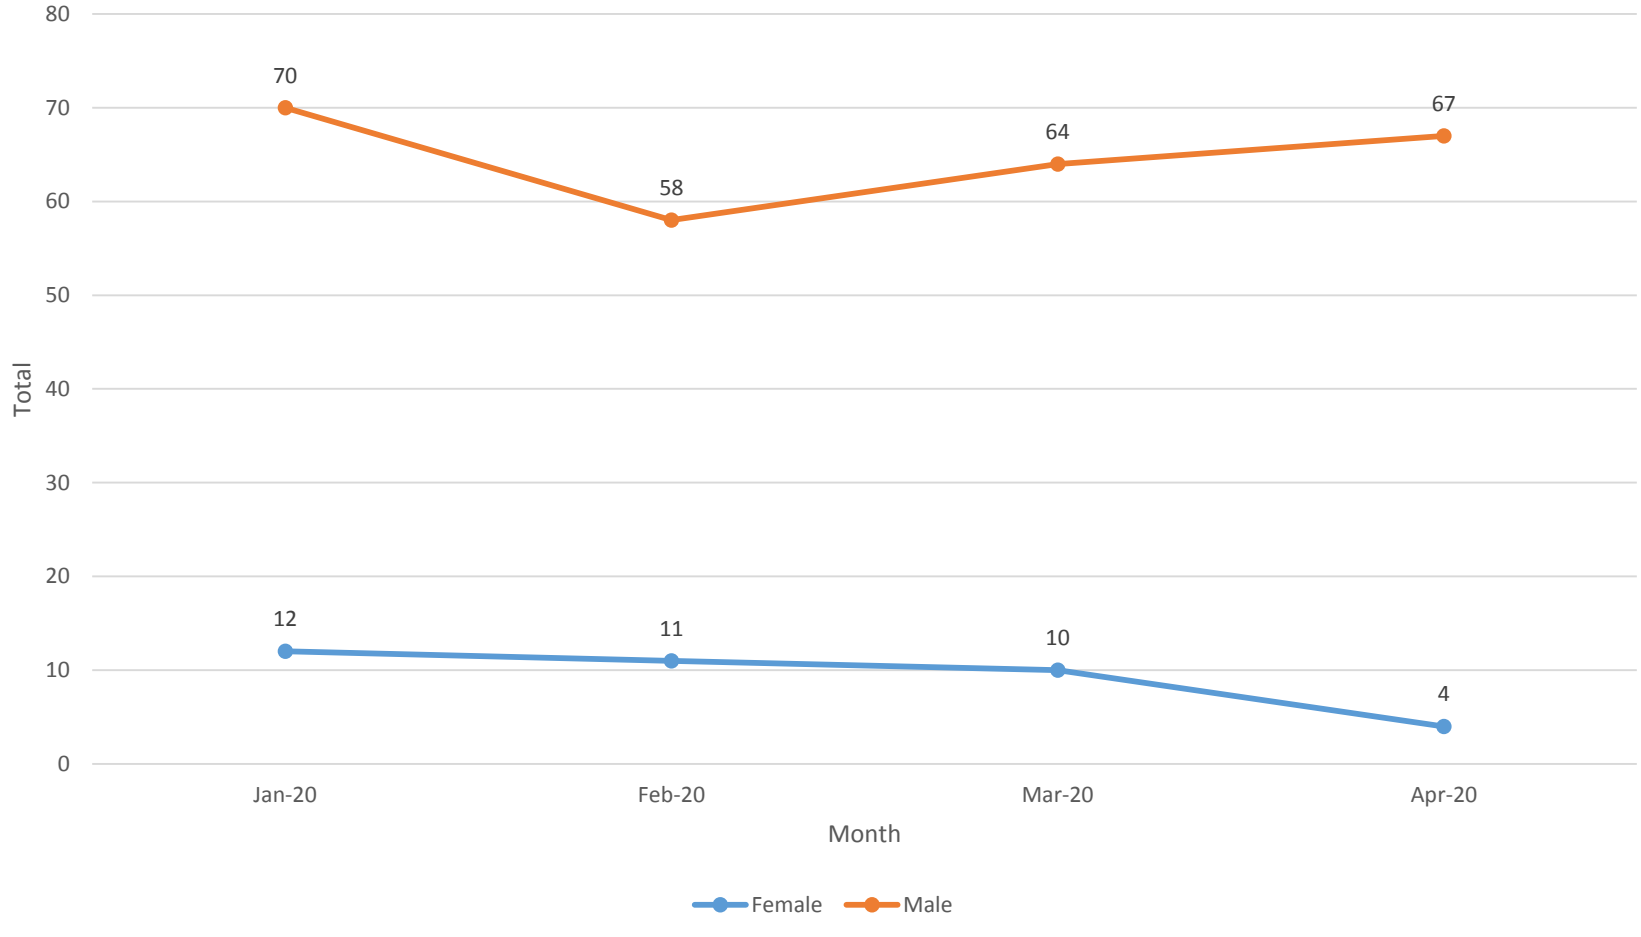

# West Mercia

Kidderminster Custody - Use of Force (Prior to Custody) - Gender - 2020

Hereford Custody - Use of Force (Prior to Custody) - Gender - 2020

Shrewsbury Custody - Use of Force (Prior to Custody) - Gender - 2020

Telford Custody - Use of Force (Prior to Custody) - Gender - 2020