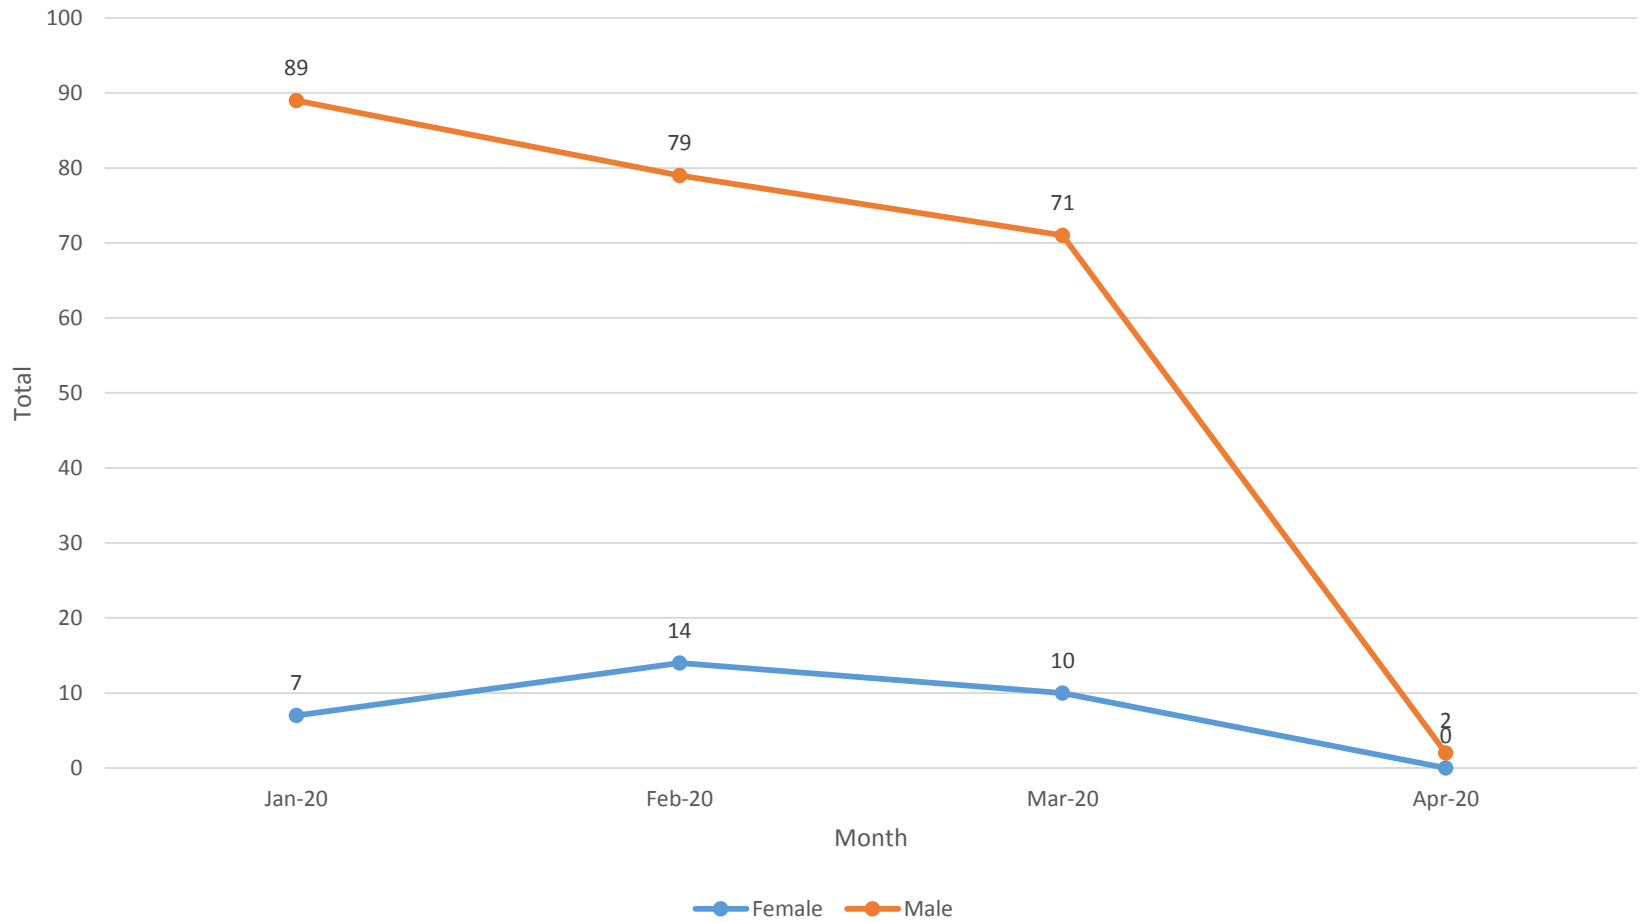

# West Mercia

Kidderminster Custody - Use of Force (Prior to Custody) - Gender - 2020

Hereford Custody - Use of Force (Prior to Custody) - Gender - 2020

Shrewsbury Custody - Use of Force (Prior to Custody) - Gender - 2020

Telford Custody - Use of Force (Prior to Custody) - Gender - 2020