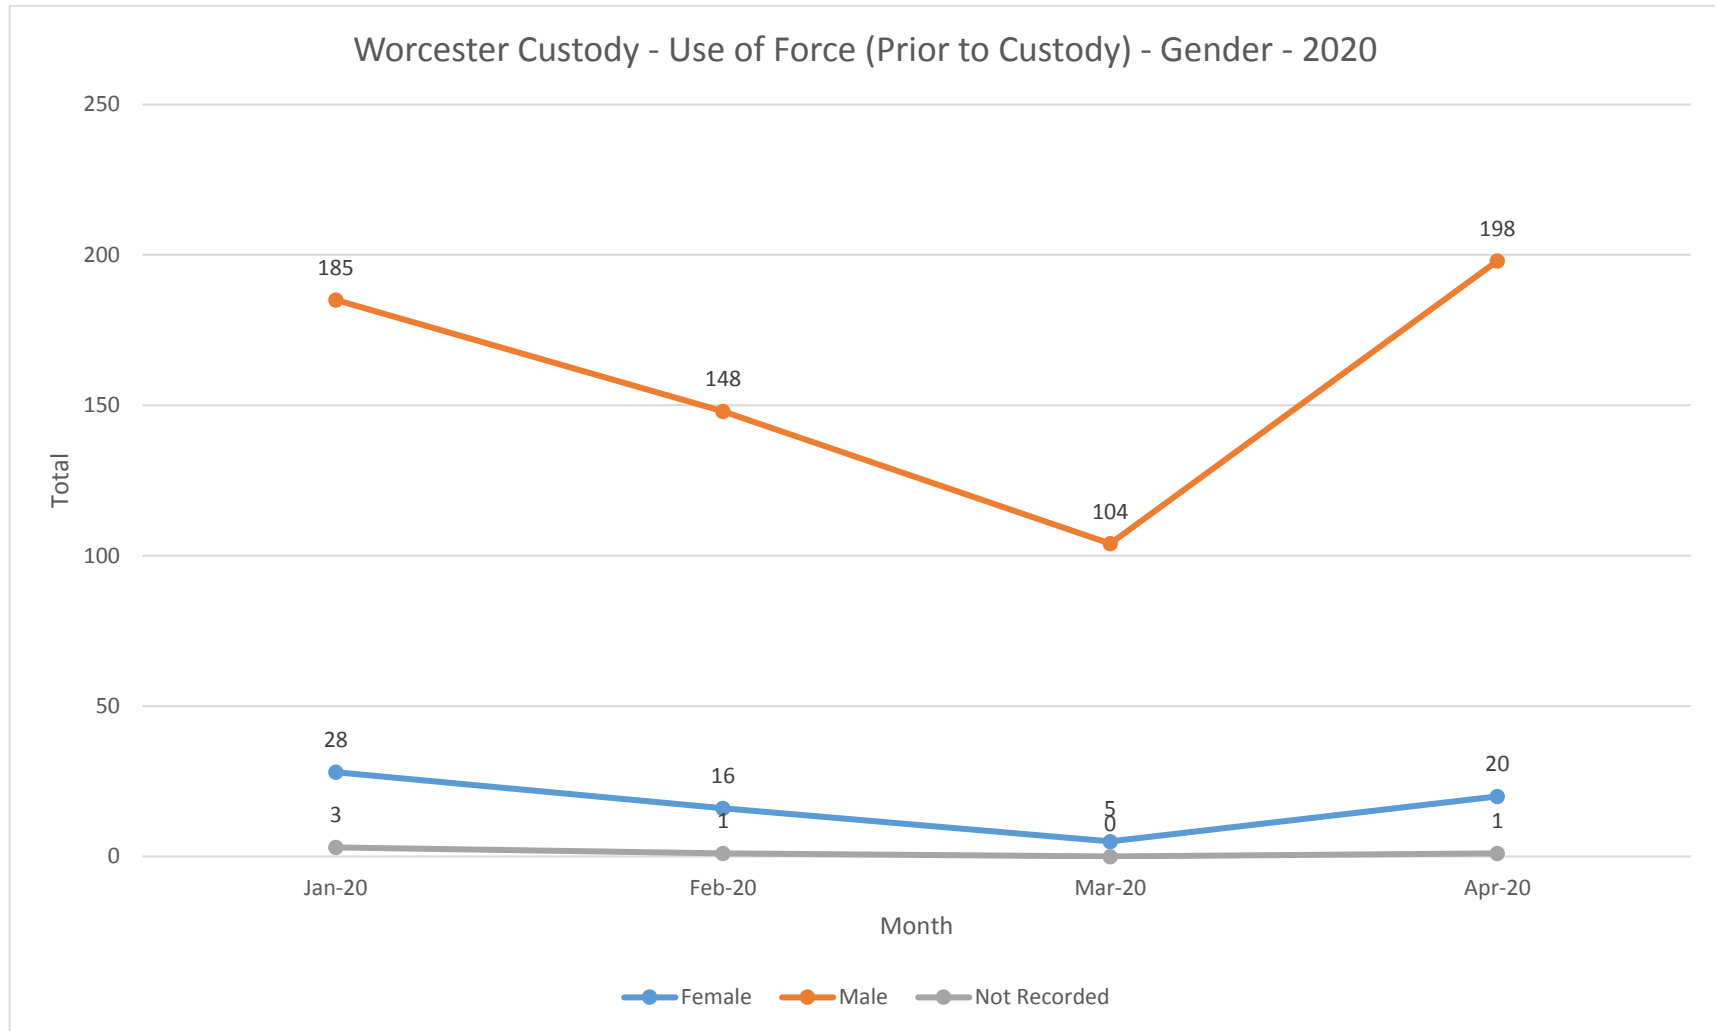

# West Mercia

Kidderminster Custody - Use of Force (Prior to Custody) - Gender - 2020

Hereford Custody - Use of Force (Prior to Custody) - Gender - 2020

Shrewsbury Custody - Use of Force (Prior to Custody) - Gender - 2020

Telford Custody - Use of Force (Prior to Custody) - Gender - 2020