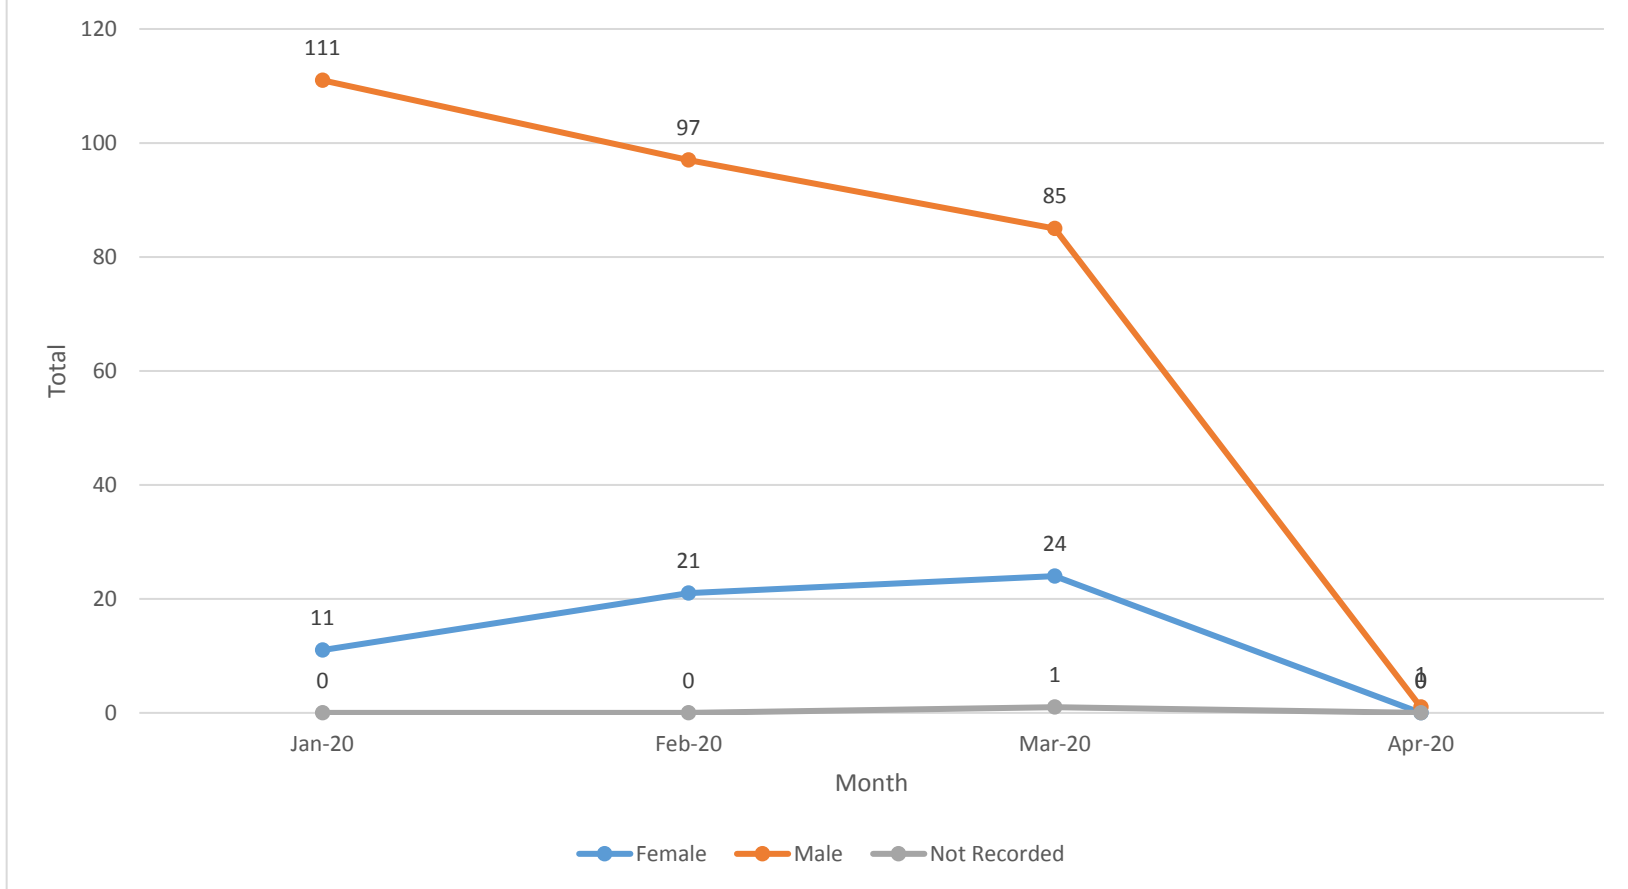

# West Mercia

Kidderminster Custody - Use of Force (Prior to Custody) - Gender - 2020

Hereford Custody - Use of Force (Prior to Custody) - Gender - 2020

Shrewsbury Custody - Use of Force (Prior to Custody) - Gender - 2020

Telford Custody - Use of Force (Prior to Custody) - Gender - 2020