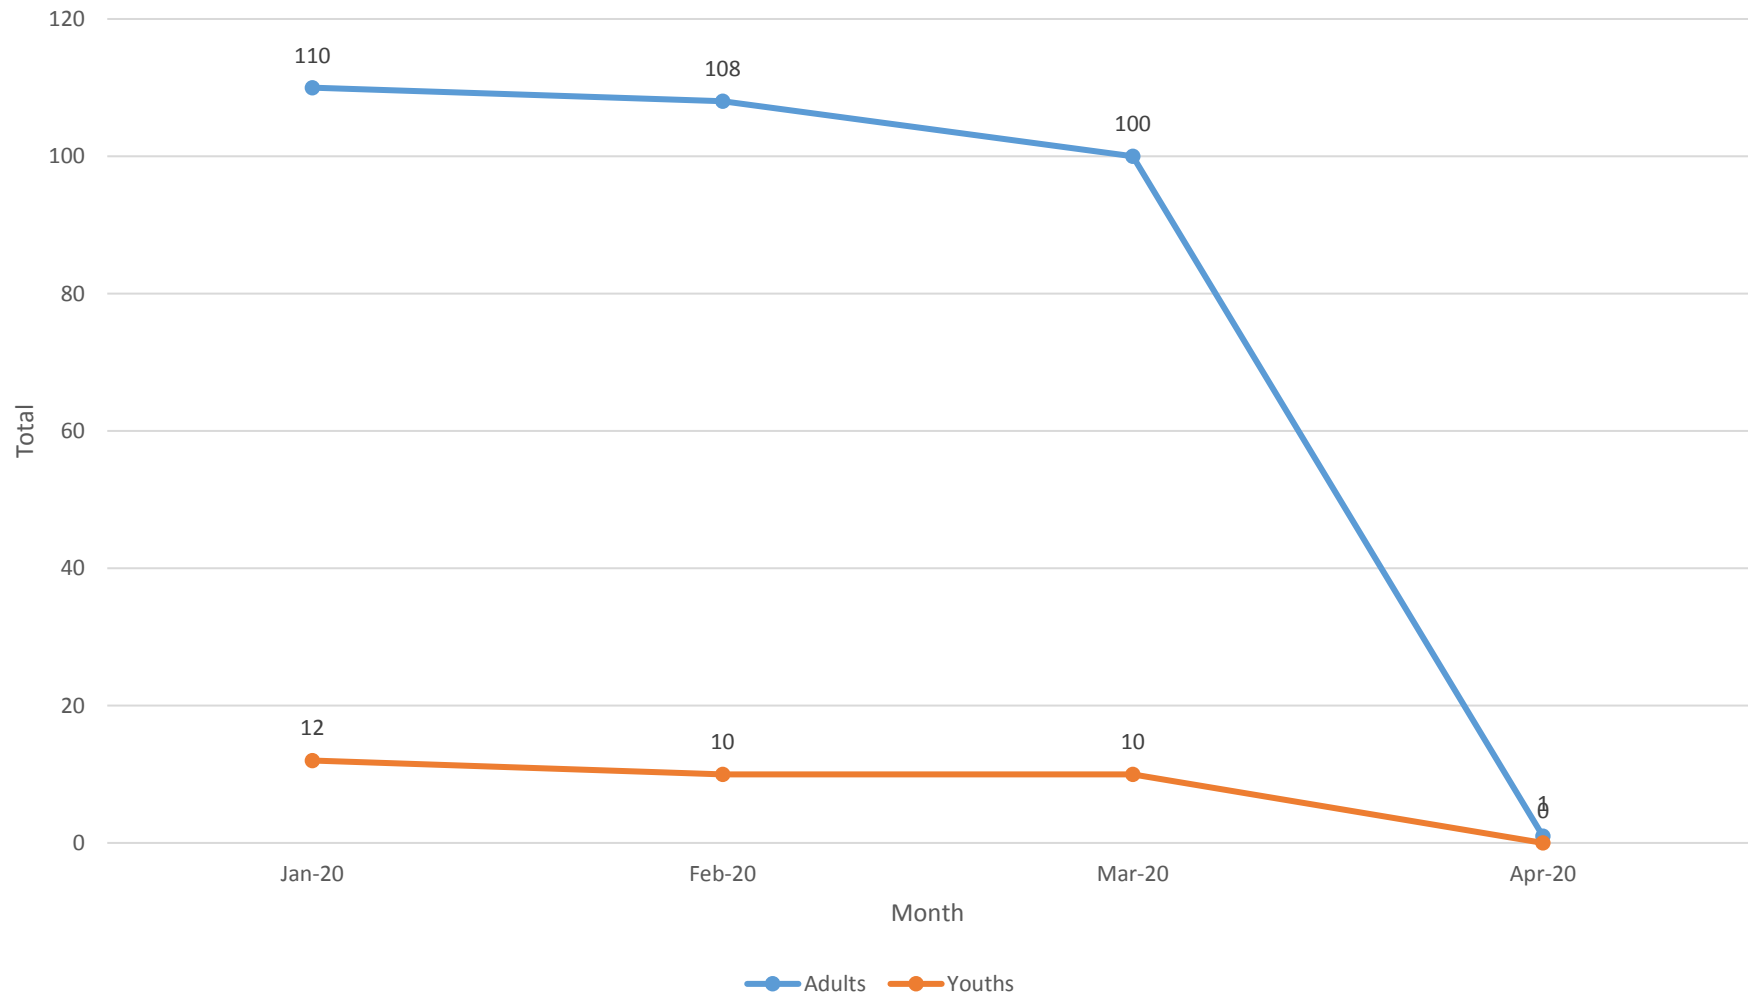

West Mercia

Worcester Custody - Use of Force (Prior to Custody) - Adults and Youths - 2020

Kidderminster Custody - Use of Force (Prior to Custody) - Adults and Youths - 2020

Hereford Custody - Use of Force (Prior to Custody) - Adults and Youths - 2020

Shrewsbury Custody - Use of Force (Prior to Custody) - Adults and Youths - 2020

Telford Custody - Use of Force (Prior to Custody) - Adults and Youths - 2020