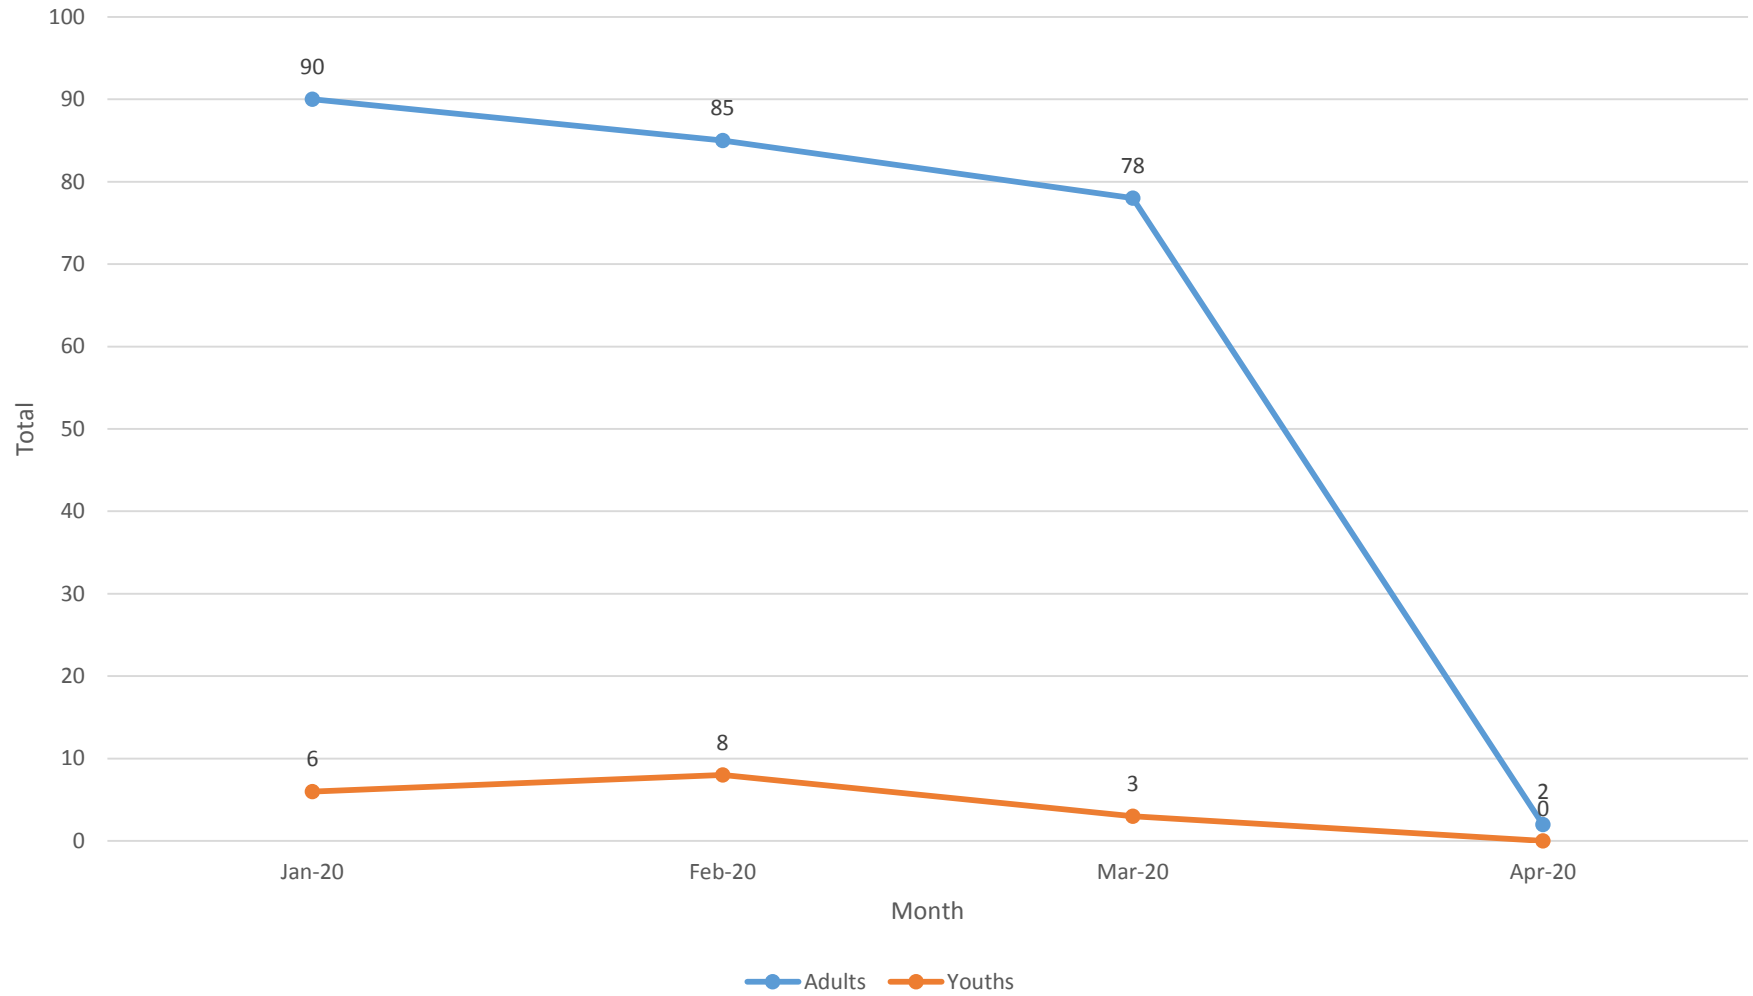

West Mercia

Worcester Custody - Use of Force (Prior to Custody) - Adults and Youths - 2020

Kidderminster Custody - Use of Force (Prior to Custody) - Adults and Youths - 2020

Hereford Custody - Use of Force (Prior to Custody) - Adults and Youths - 2020

Shrewsbury Custody - Use of Force (Prior to Custody) - Adults and Youths - 2020

Telford Custody - Use of Force (Prior to Custody) - Adults and Youths - 2020