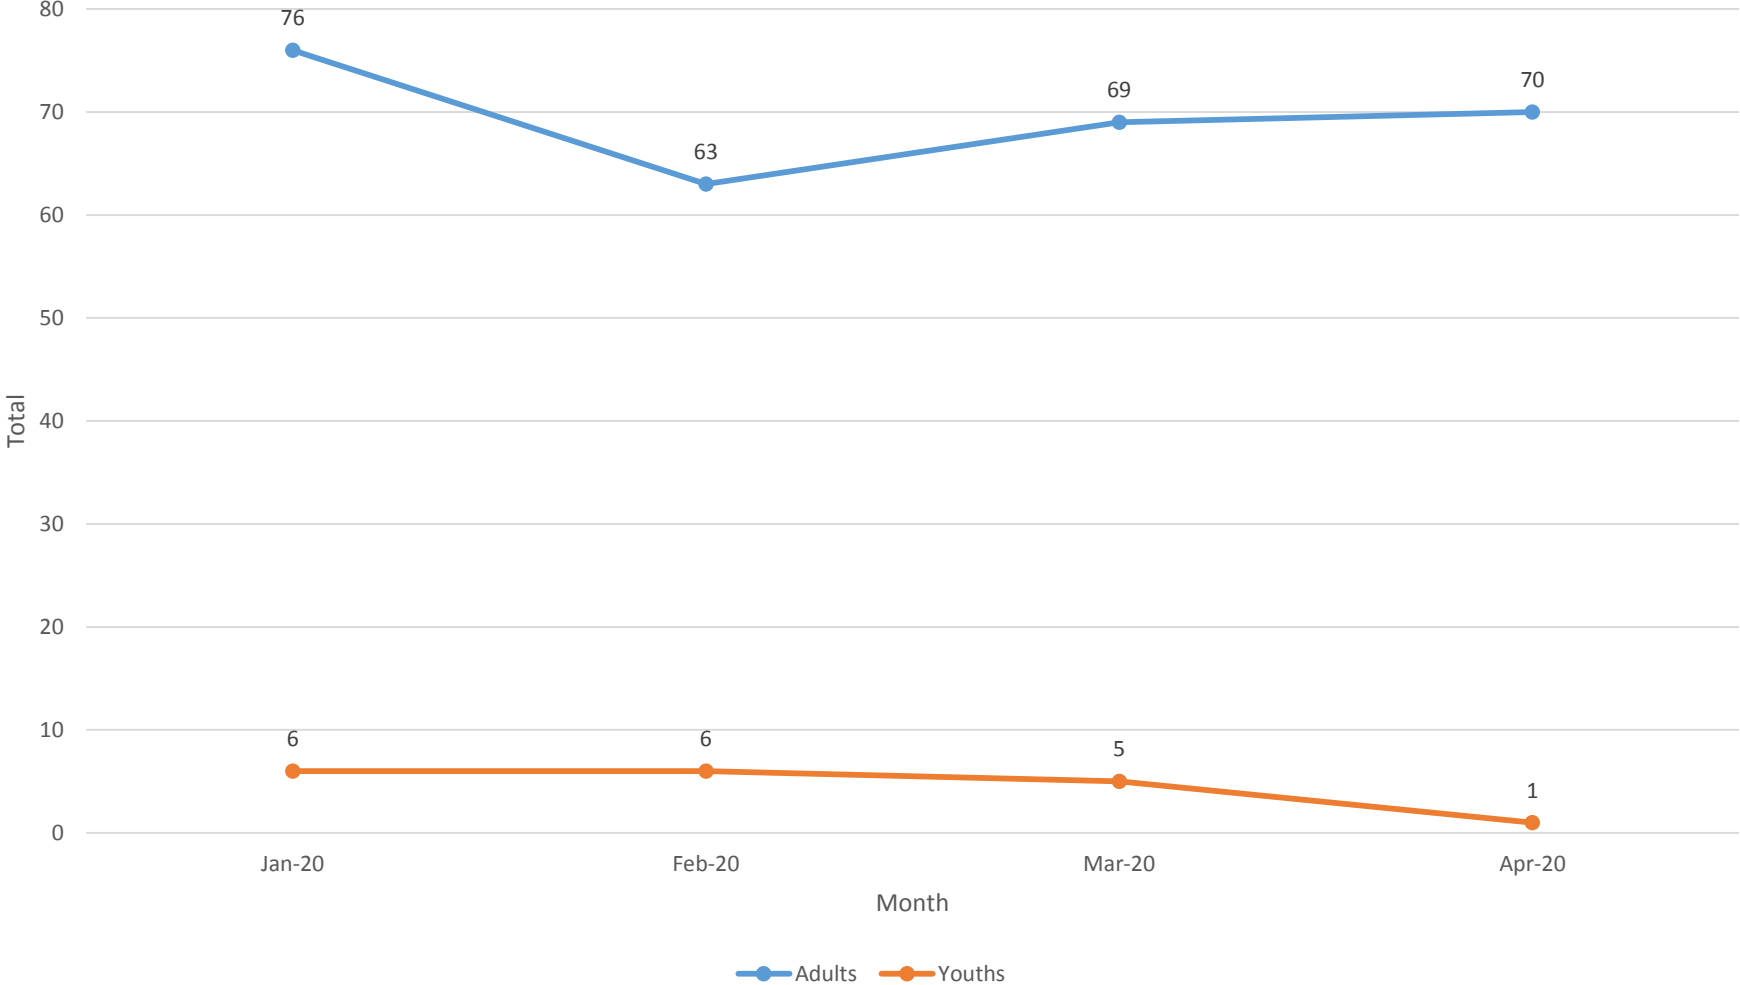

West Mercia

Worcester Custody - Use of Force (Prior to Custody) - Adults and Youths - 2020

Kidderminster Custody - Use of Force (Prior to Custody) - Adults and Youths - 2020

Hereford Custody - Use of Force (Prior to Custody) - Adults and Youths - 2020

Shrewsbury Custody - Use of Force (Prior to Custody) - Adults and Youths - 2020

Telford Custody - Use of Force (Prior to Custody) - Adults and Youths - 2020