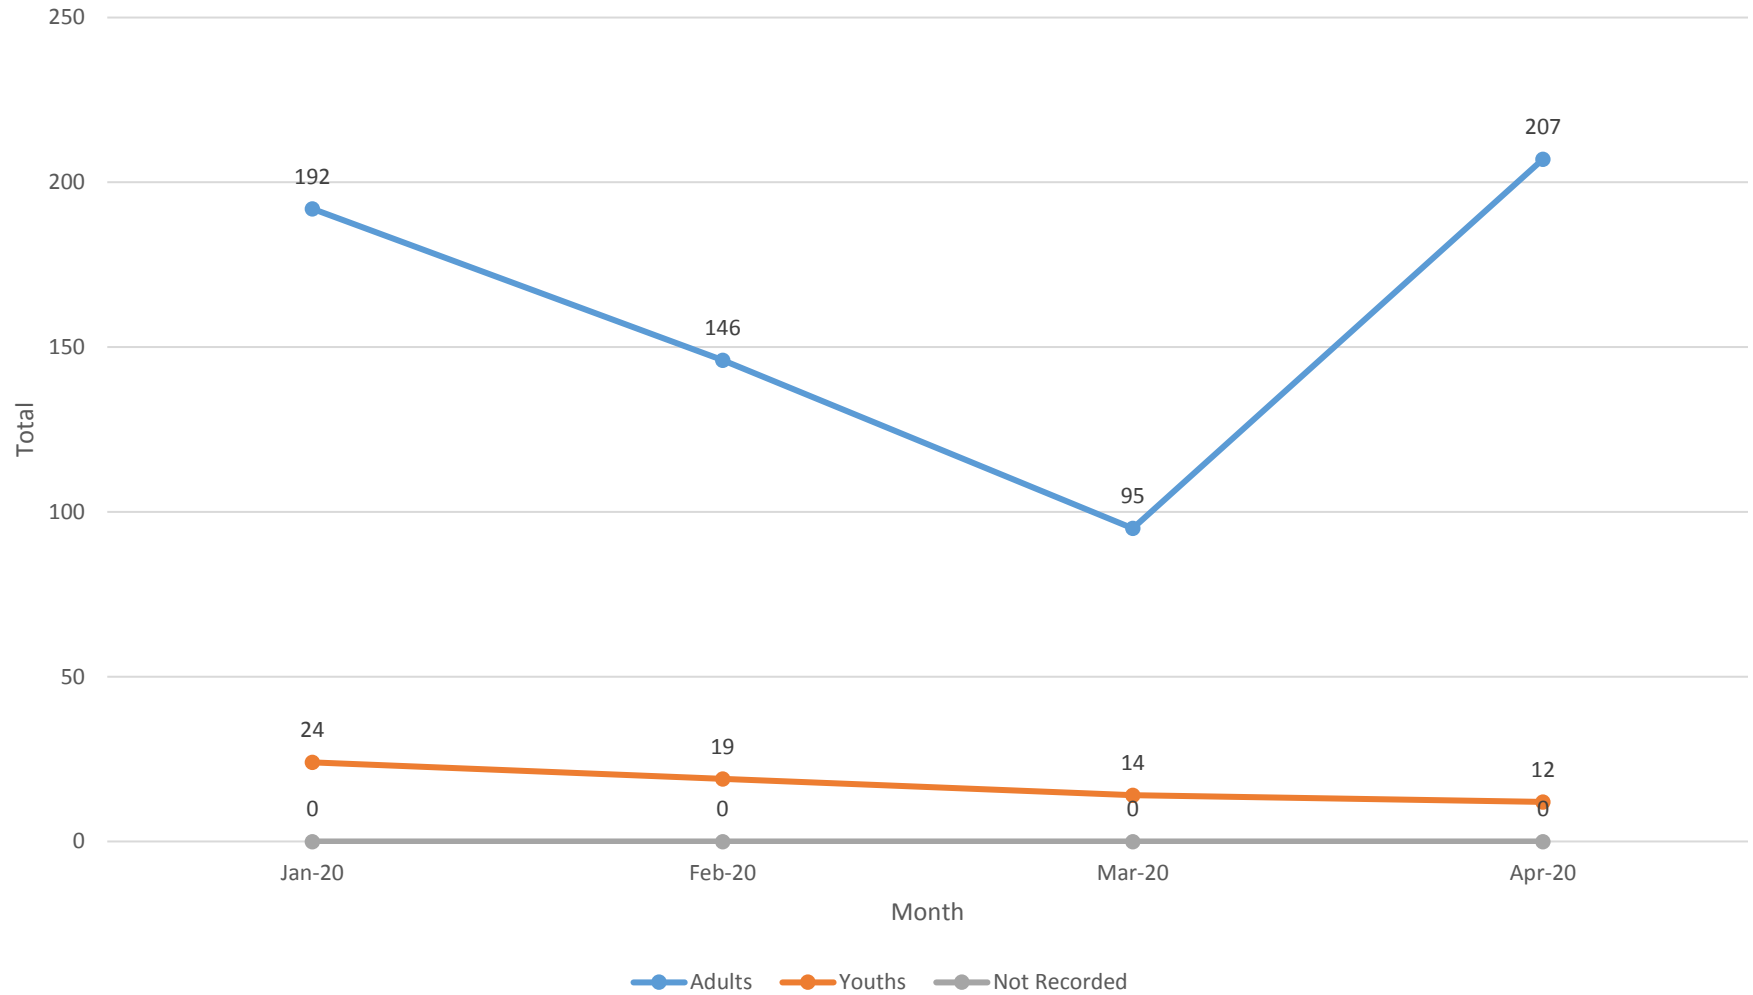

West Mercia

Worcester Custody - Use of Force (Prior to Custody) - Adults and Youths - 2020

Kidderminster Custody - Use of Force (Prior to Custody) - Adults and Youths - 2020

Hereford Custody - Use of Force (Prior to Custody) - Adults and Youths - 2020

Shrewsbury Custody - Use of Force (Prior to Custody) - Adults and Youths - 2020

Telford Custody - Use of Force (Prior to Custody) - Adults and Youths - 2020